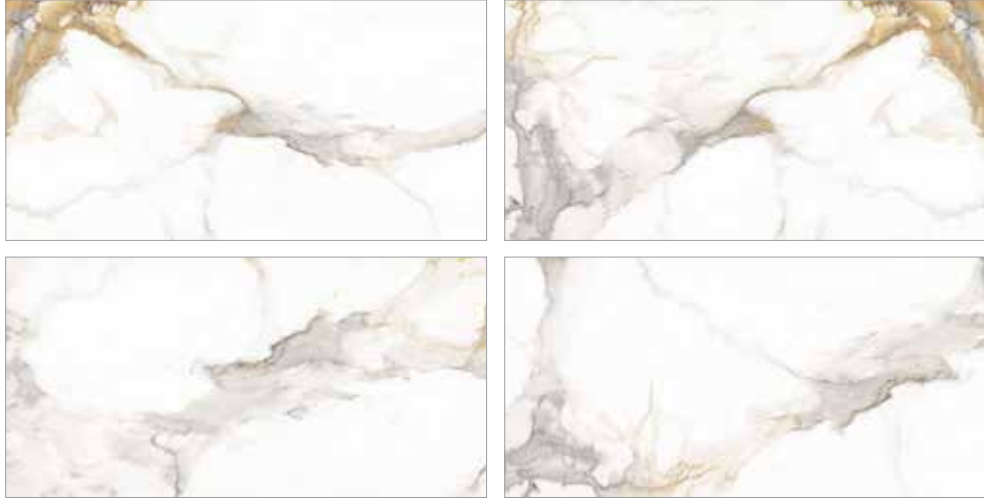

LUIZ

Porcelain Tile
Polished
Color Body
5 Faces
80 × 160

OPAL

Porcelain Tile
Polished
4 Faces
80 × 160

SATIN

Porcelain Tile
Polished
4 Faces
80 × 160

TORANO

Porcelain Tile
Polished
4 Faces
80 × 160