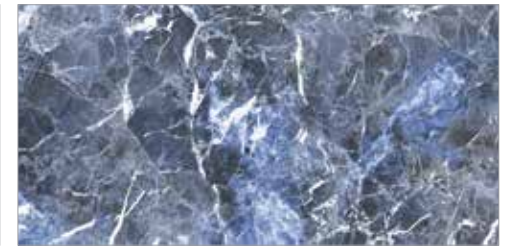

LUNAR | Porcelain Tile
Polished
5 Faces
80 × 160