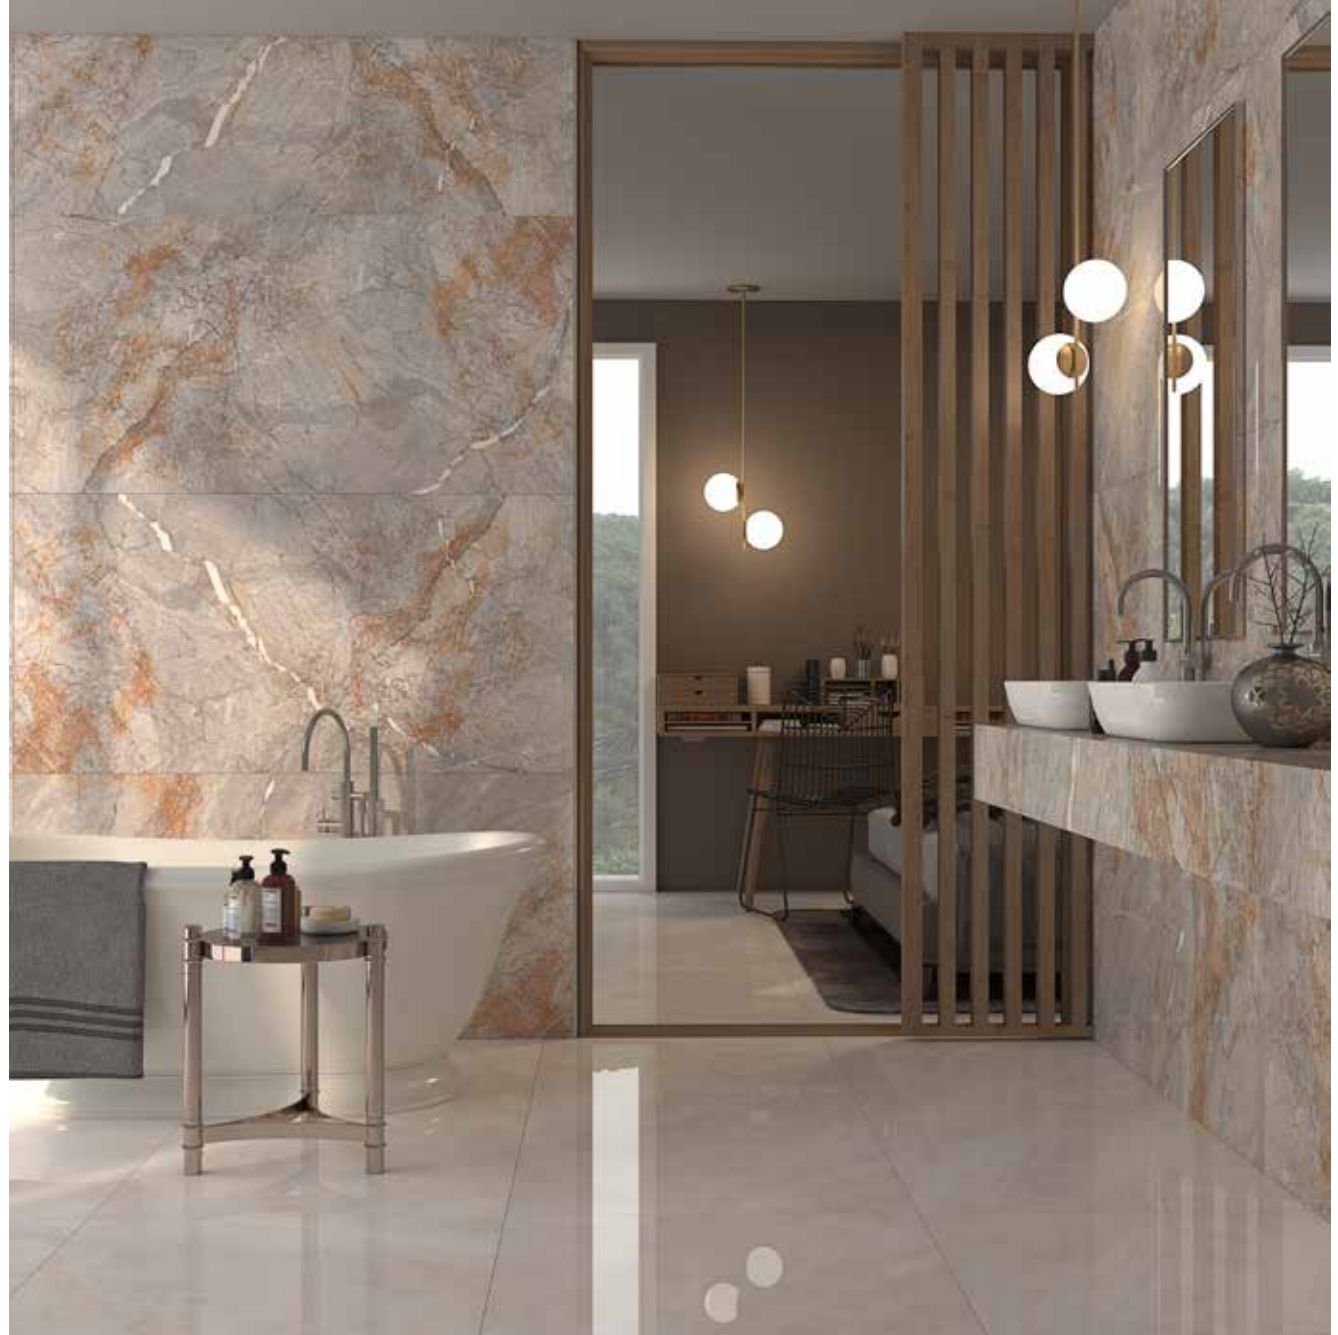

LUIZ

Porcelain Tile
Polished
Color Body
5 Faces
80 × 160

OPAL

Porcelain Tile
Polished
4 Faces
80 × 160

SATIN

Porcelain Tile
Polished
4 Faces
80 × 160

TORANO

Porcelain Tile
Polished
4 Faces
80 × 160