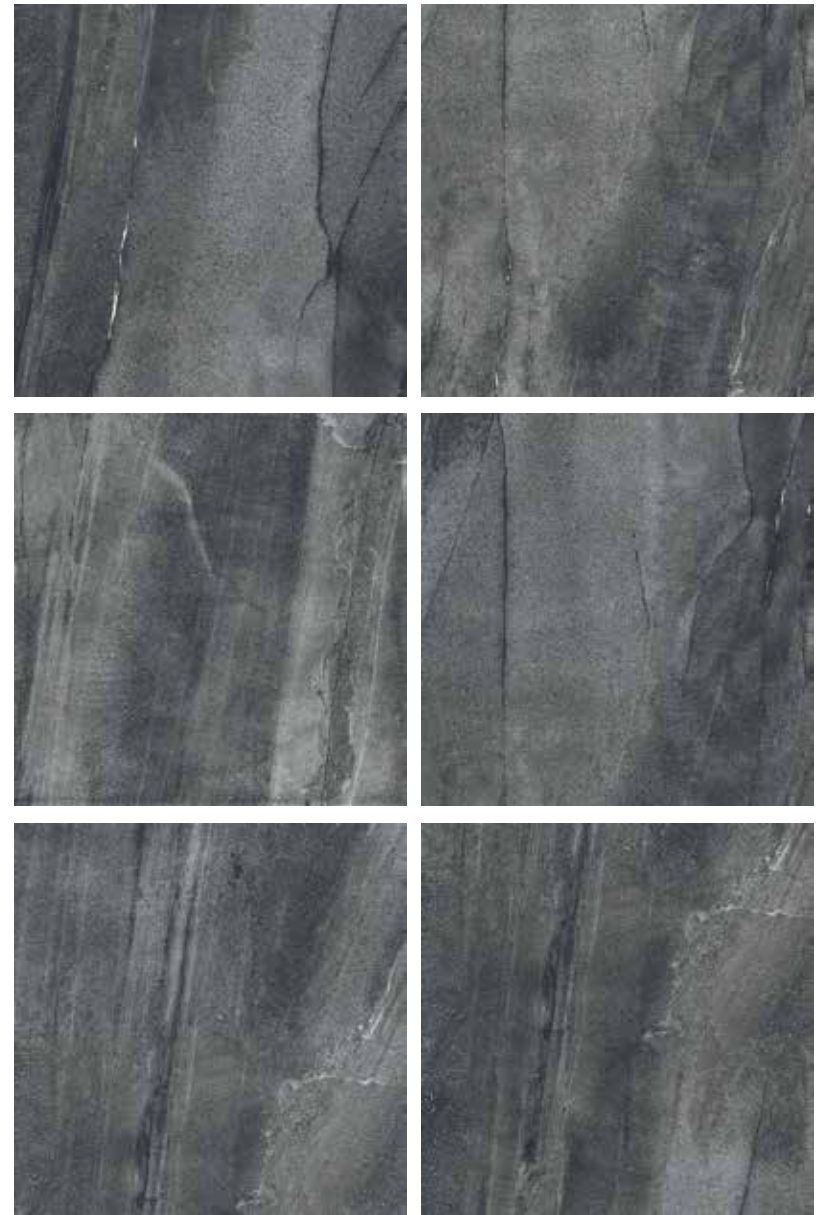

SUNSET

Porcelain Tile
Matt
6 Faces
60 × 60