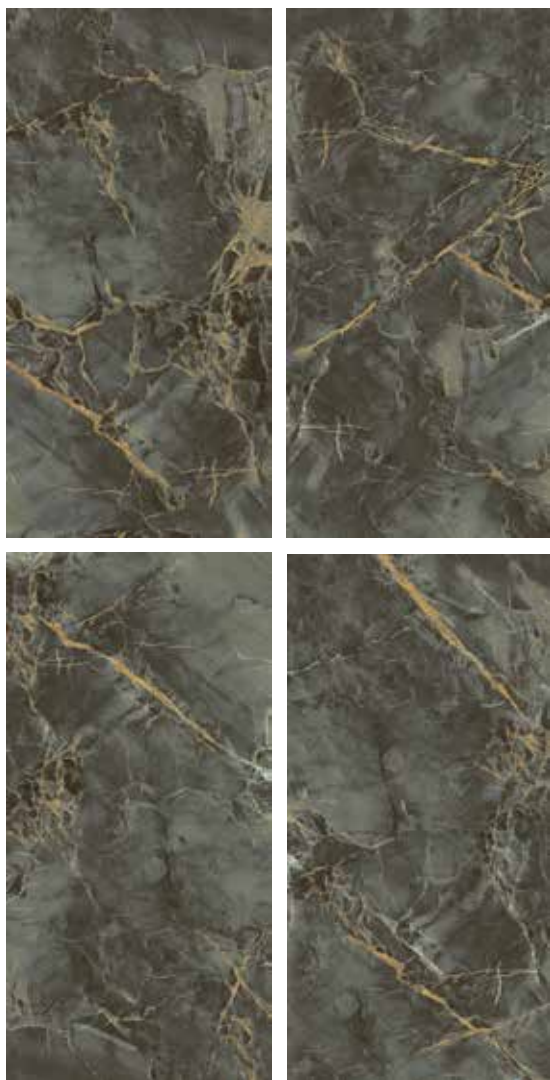

ARAN

Porcelain Tile
Polished
4 Faces
80 × 160