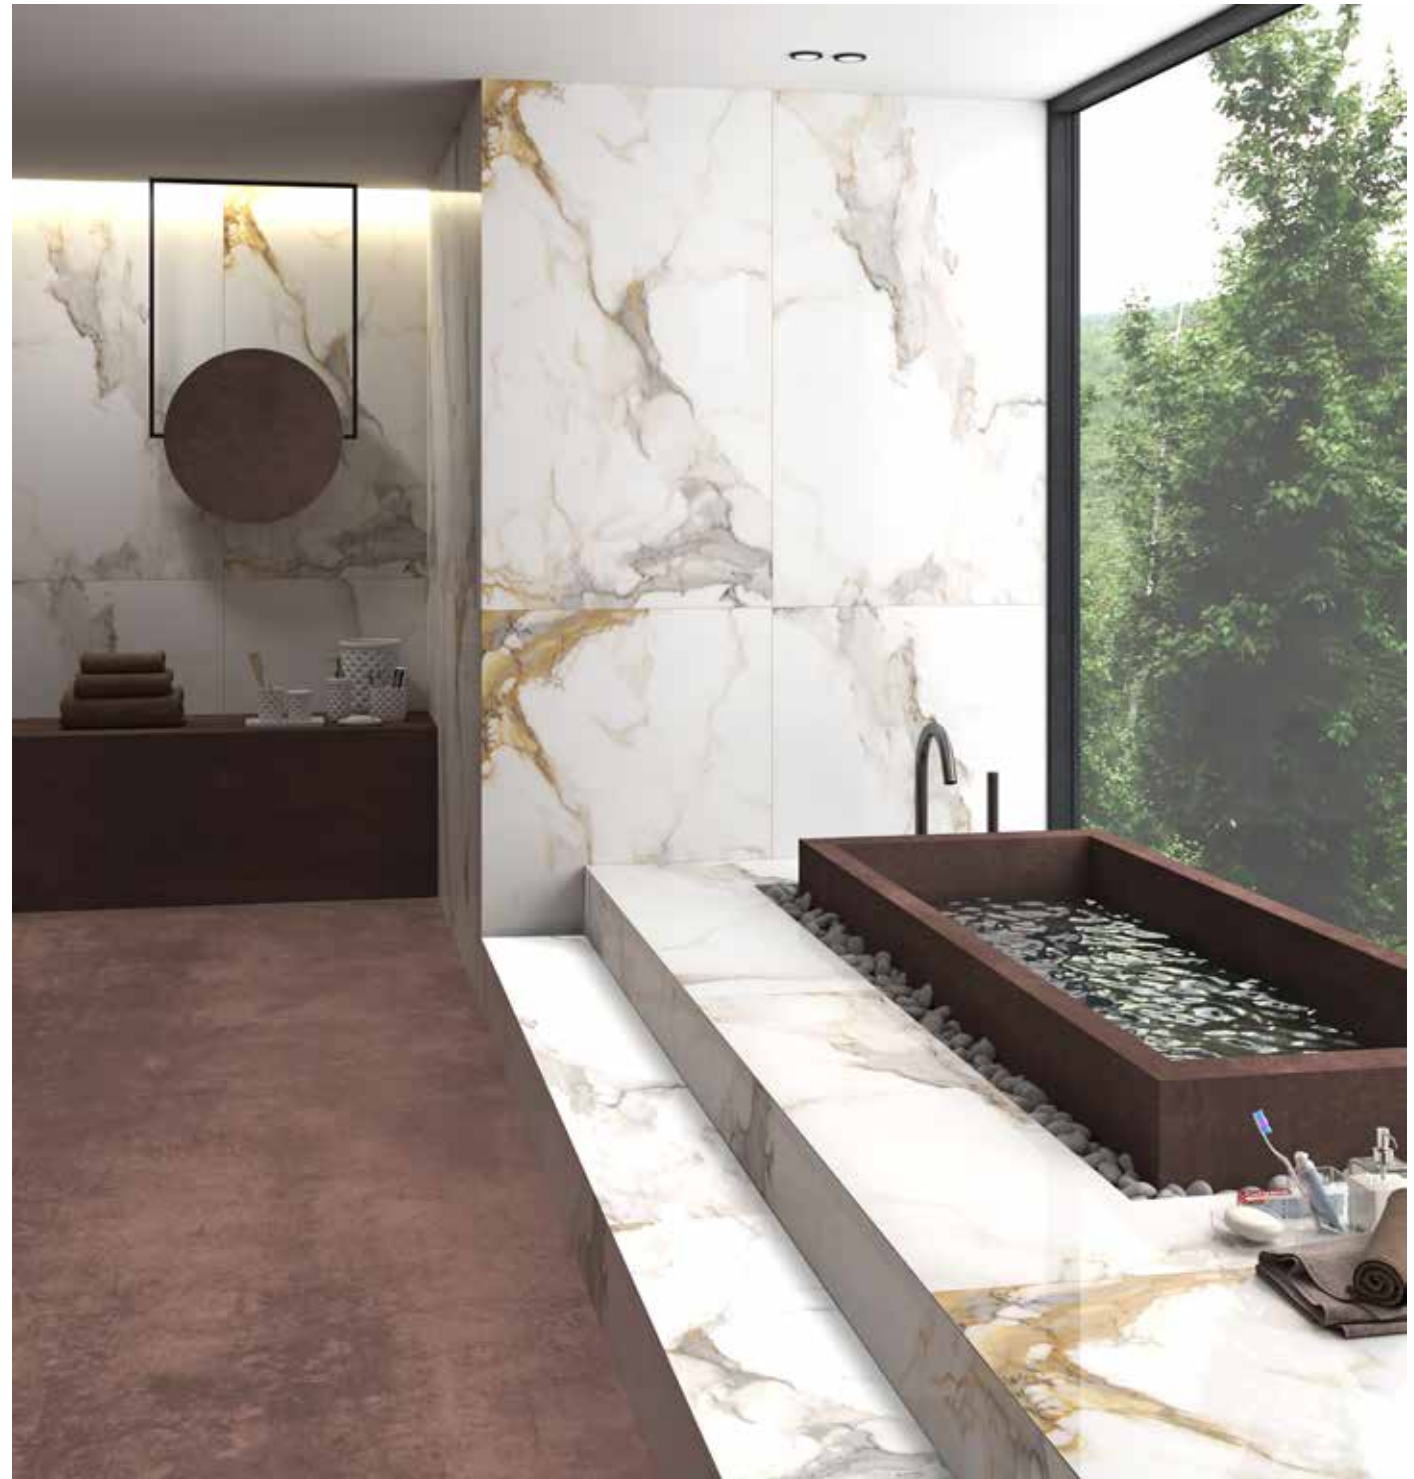

LUIZ

Porcelain Tile
Polished
Color Body
5 Faces
80 × 160

OPAL

Porcelain Tile
Polished
4 Faces
80 × 160

SATIN

Porcelain Tile
Polished
4 Faces
80 × 160

TORANO

Porcelain Tile
Polished
4 Faces
80 × 160