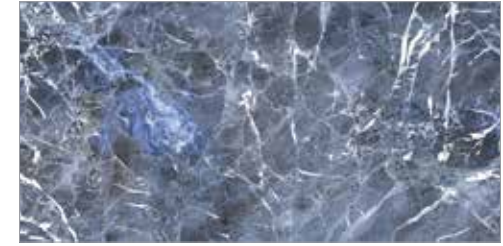

LUNAR | Porcelain Tile
Polished
5 Faces
80 × 160