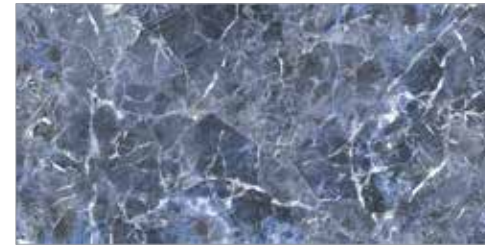

LUNAR | Porcelain Tile
Polished
5 Faces
80 × 160