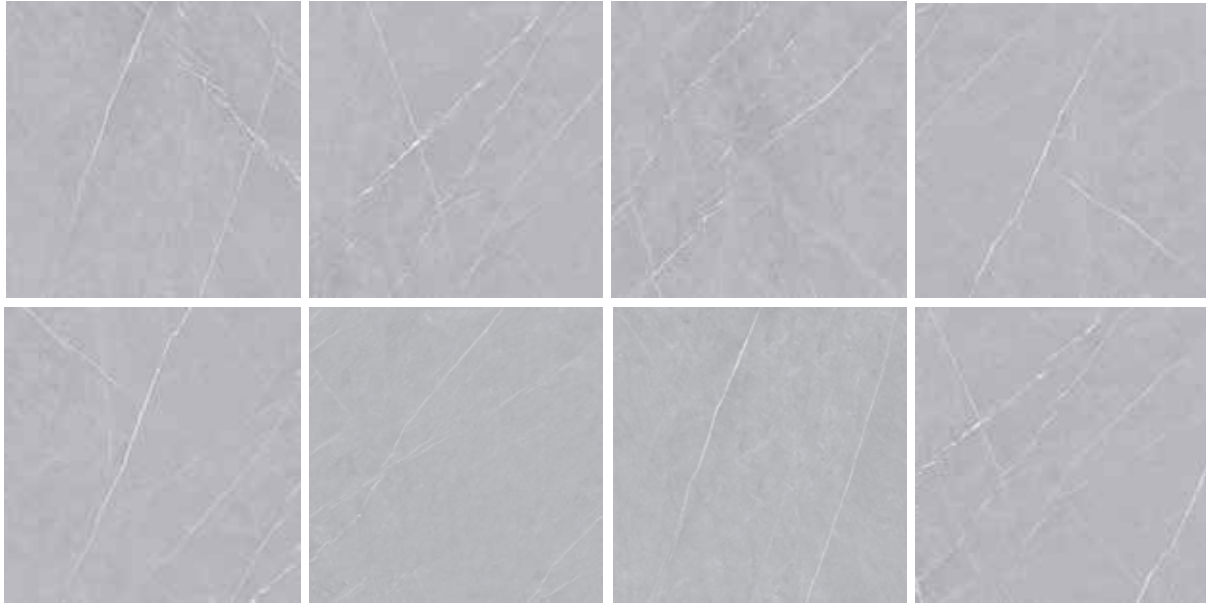

PIETRA
DARK
GRAY

Porcelain Tile
Matt
8 Faces
60 × 60