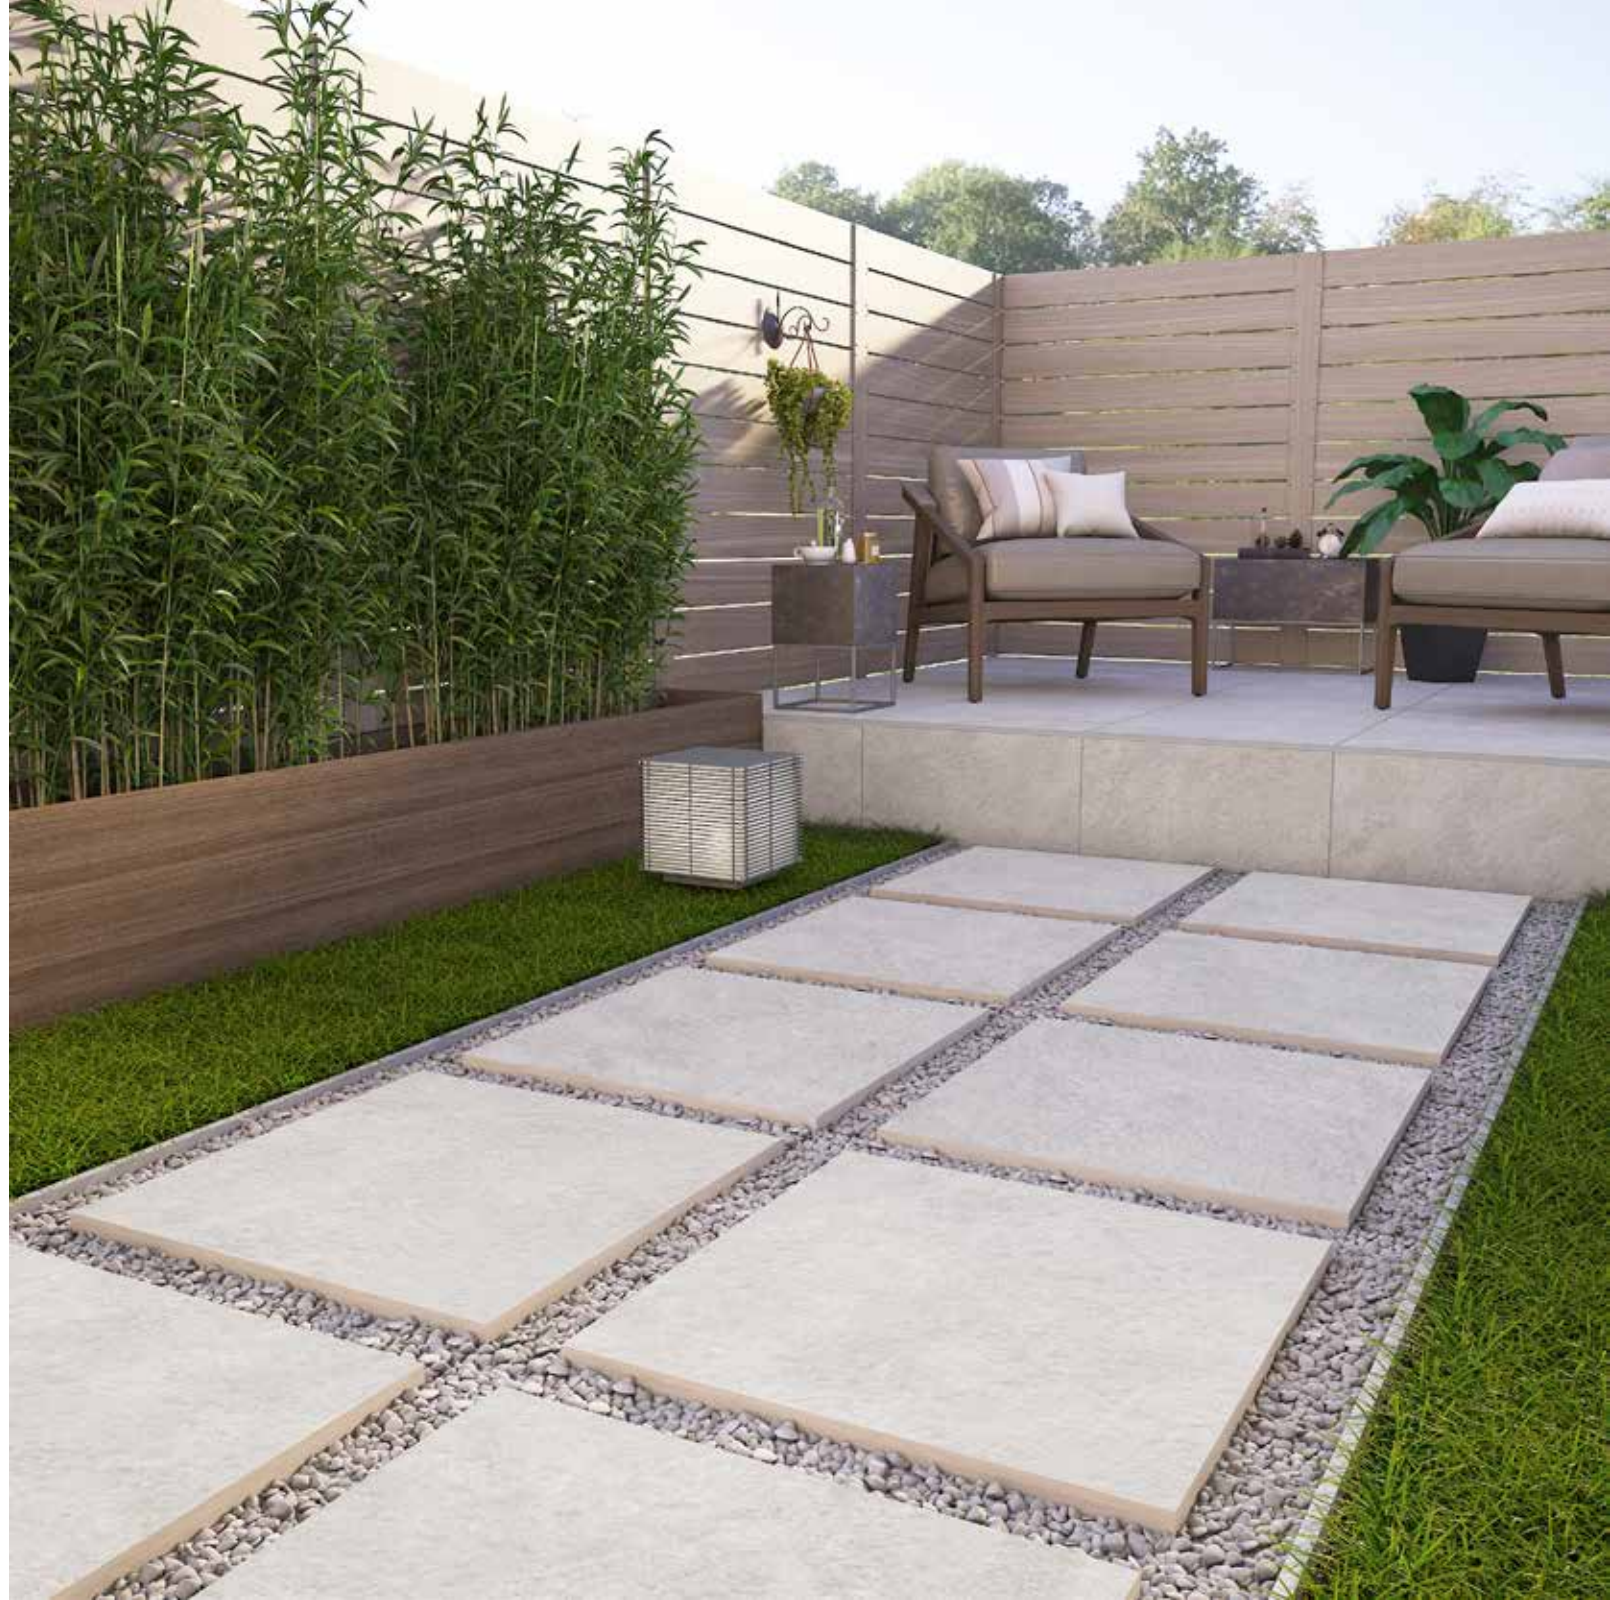

LIME
STONE

Porcelain Tile
Matt
Antiacid
7 Faces
40 × 40

MONTANA

Porcelain Tile
Matt/Punch
Antiacid
4 Faces
40 × 40

PIETRA DARK

Porcelain Tile
Matt/Punch
Antiacid
6 Faces
40 × 40

PIETRA LIGHT

Porcelain Tile
Matt/Punch
Antiacid
6 Faces
40 × 40