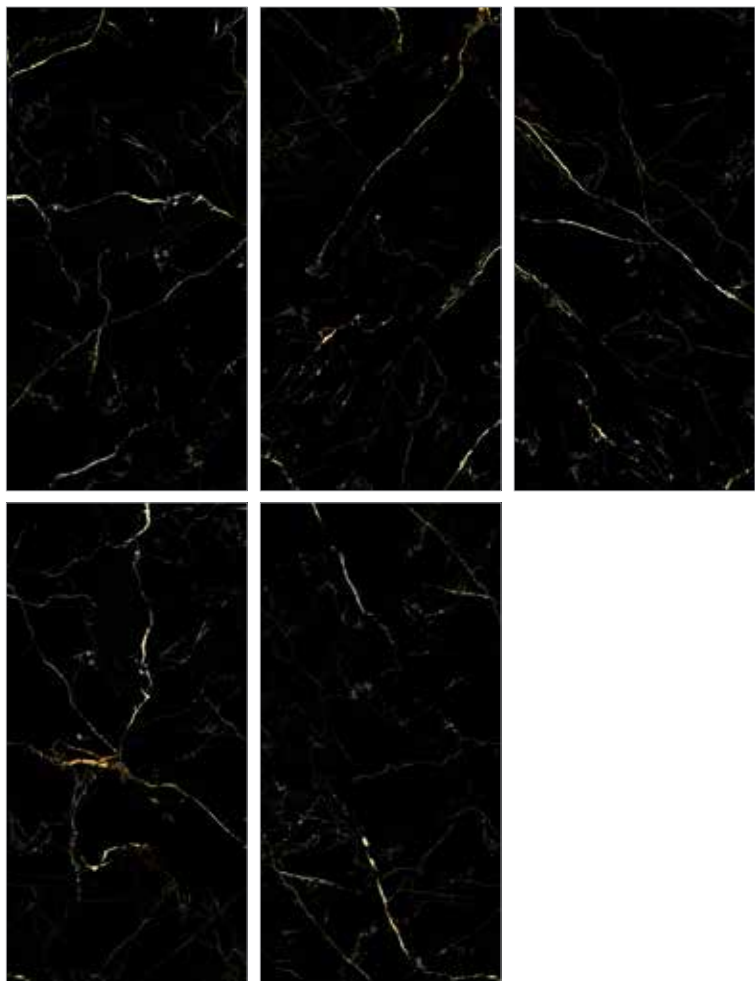

DENIS

Porcelain Tile
Polished
4 Faces
80 × 160

GRAND

Porcelain Tile
Polished
Color Body
5 Faces
80 × 160

HAWAII

Porcelain Tile
Polished
Color Body
6 Faces
80 × 160

LOGAN

Porcelain Tile
Polished
5 Faces
80 × 160