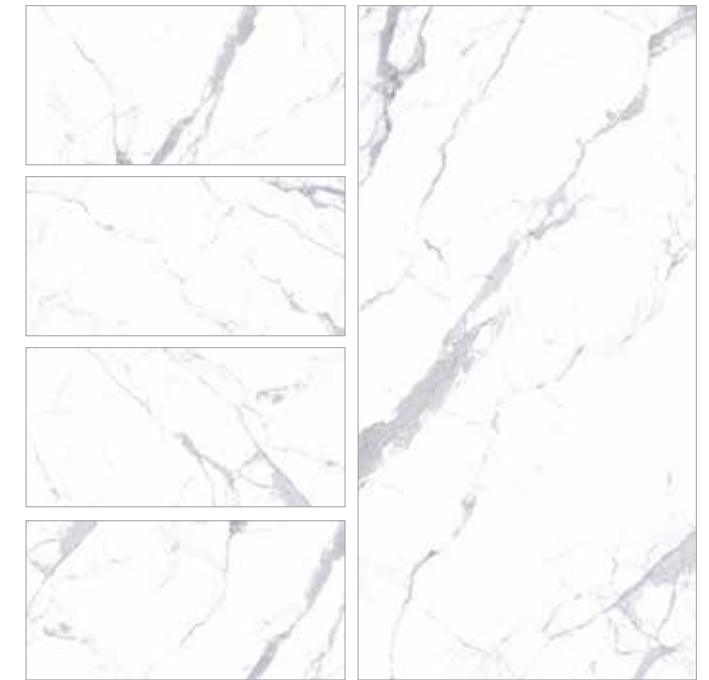

DENIS

Porcelain Tile
Polished
4 Faces
80 × 160

GRAND

Porcelain Tile
Polished
Color Body
5 Faces
80 × 160

HAWAII

Porcelain Tile
Polished
Color Body
6 Faces
80 × 160

LOGAN

Porcelain Tile
Polished
5 Faces
80 × 160