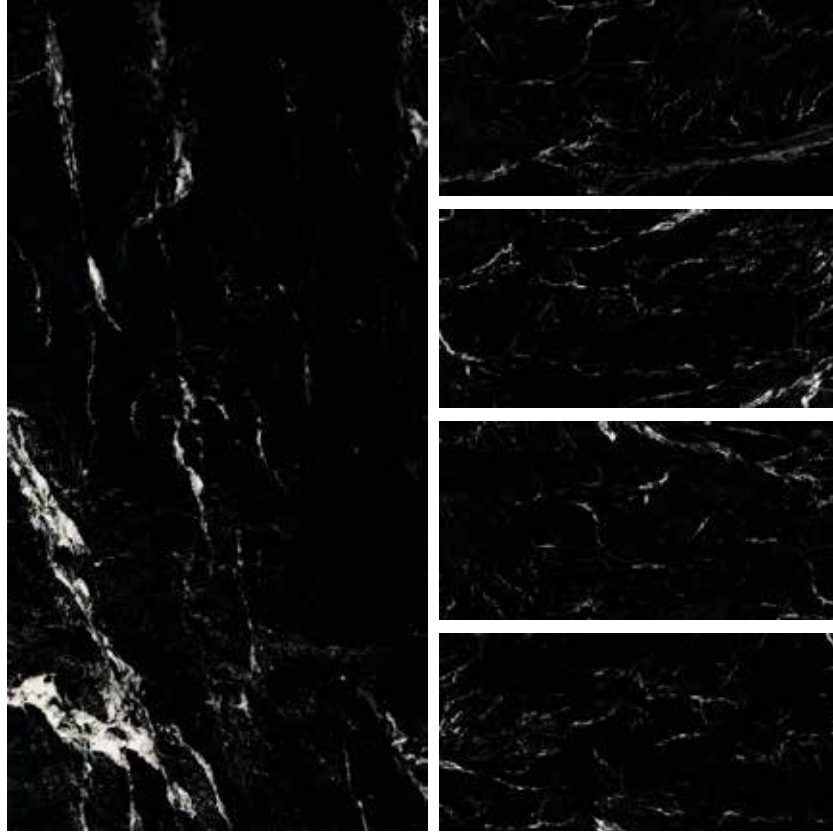

GRAND

Porcelain Tile
Polished
Color Body
5 Faces
80 × 160