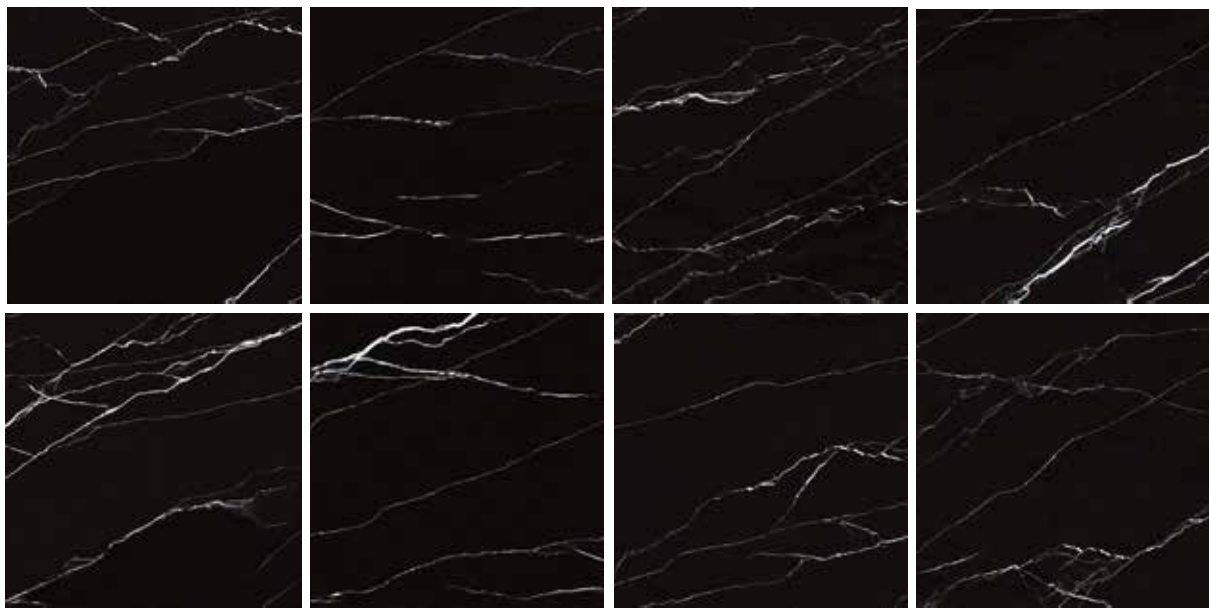

HAWAII

Porcelain Tile
Semi Polished
8 Faces
100 × 100