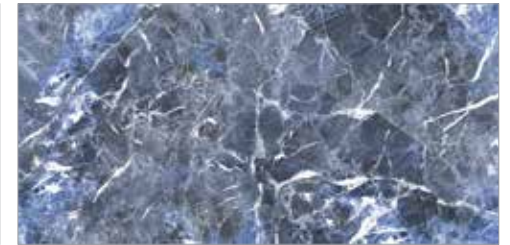

LUNAR | Porcelain Tile
Polished
5 Faces
80 × 160