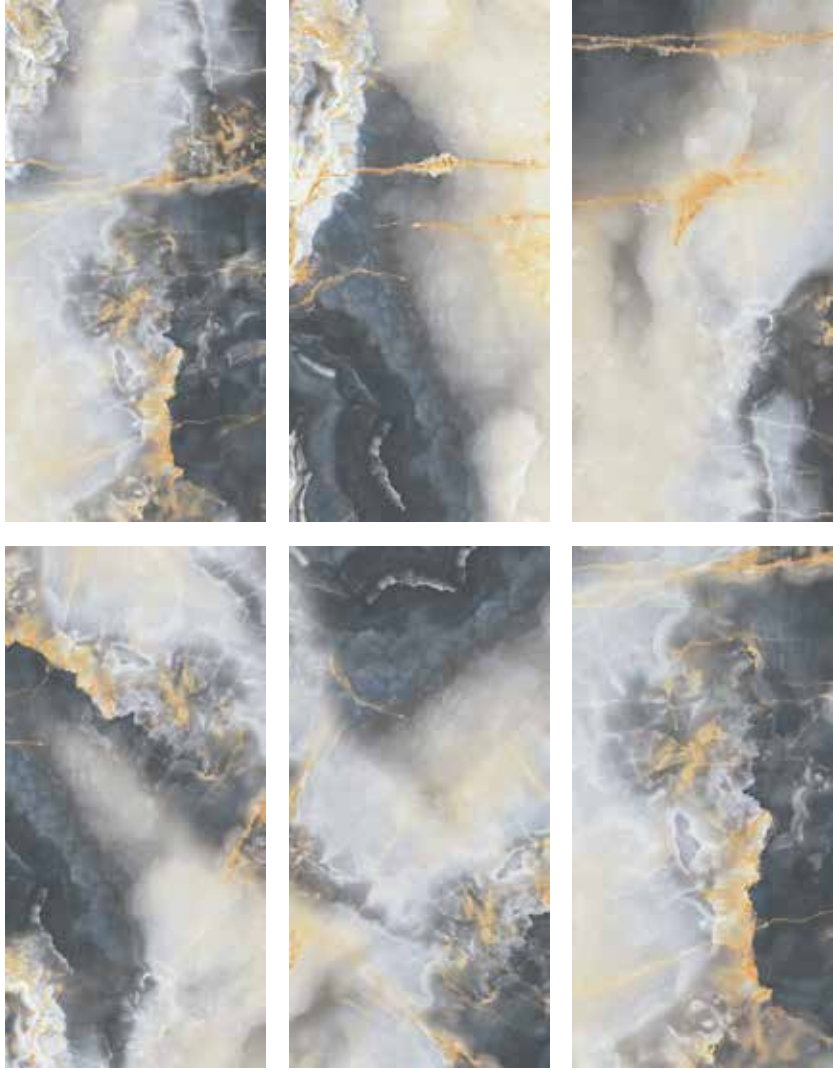

4 FACES 60 X 120 POLISHED

INFINITY LIGHT

4 FACES 60 X 120 POLISHED

4 F A C E S

NORDIC

6 FACES 60 X 120 POLISHED

OLGA

4 FACES 60 X 120 MATT