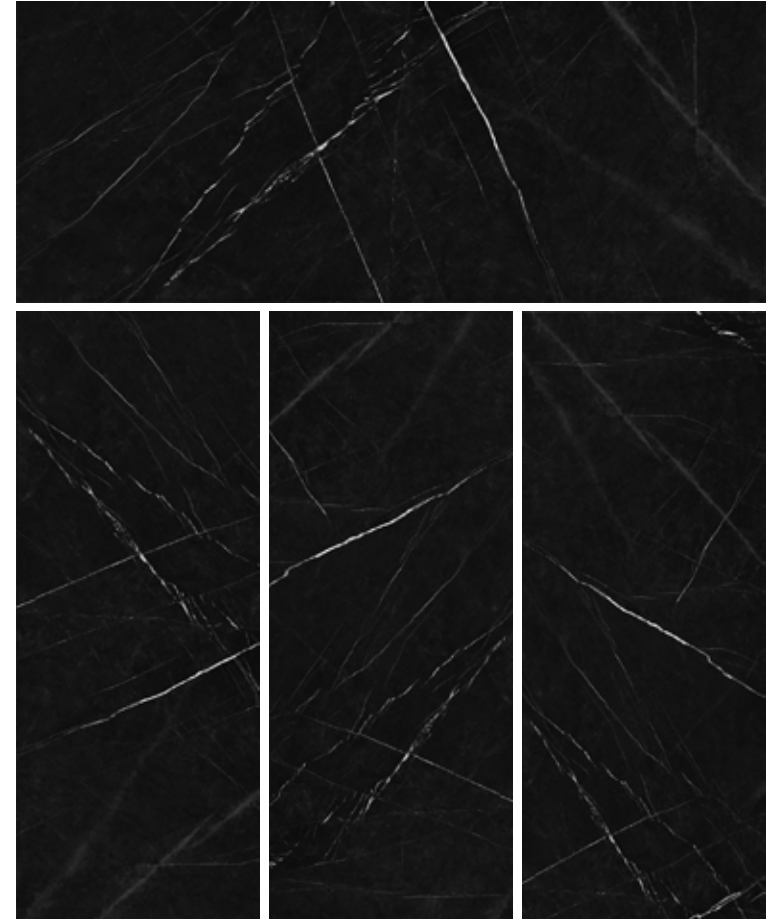

NEOLITH
BLUE
Bookmatch

Porcelain Tile
Polished
2 Faces
120 x 300

ONYX
PERLA

Porcelain Tile
Polished
6 Faces
120 × 300

PIETRA BLACK

Porcelain Tile
Polished, Color Body
4 Faces
120 × 300

SILVERN

Bookmatch