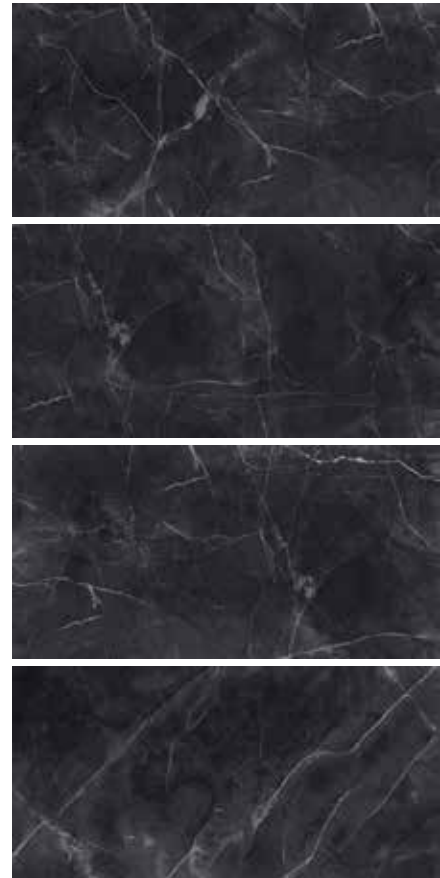

MAXIM GOLD

Porcelain Tile
Polished
4 Faces
120 × 240

MAXIM
GOLD
Bookmatch

Porcelain Tile
Polished
2 Faces
120 × 240

MAXIM GRAY

Porcelain Tile
Polished
5 Faces
120 × 240

ONYX
PERLA

Porcelain Tile
Polished
6 Faces
120 × 240