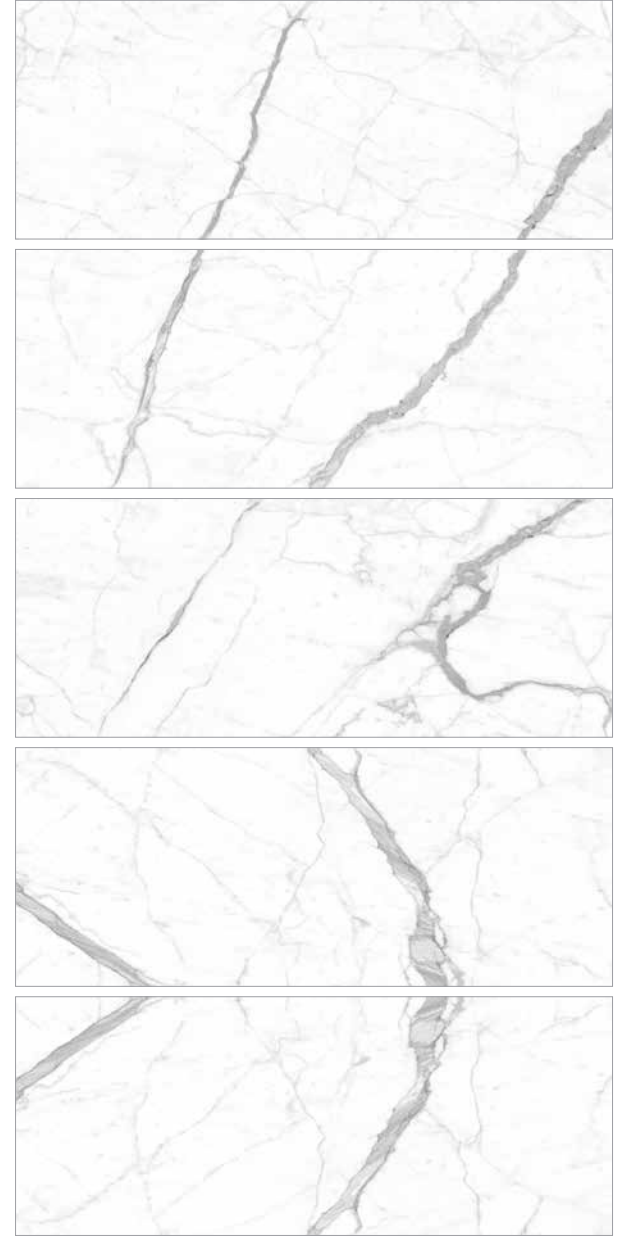

Porcelain Tile
Polished
2 Faces
120 × 300

SILVERN

Porcelain Tile
Polished
4 Faces
120 × 300

STATUARIO

Porcelain Tile
Polished
5 Faces
120 × 300

VERDE STONE

Porcelain Tile
Polished
4 Faces
120 × 300

VICTORIA