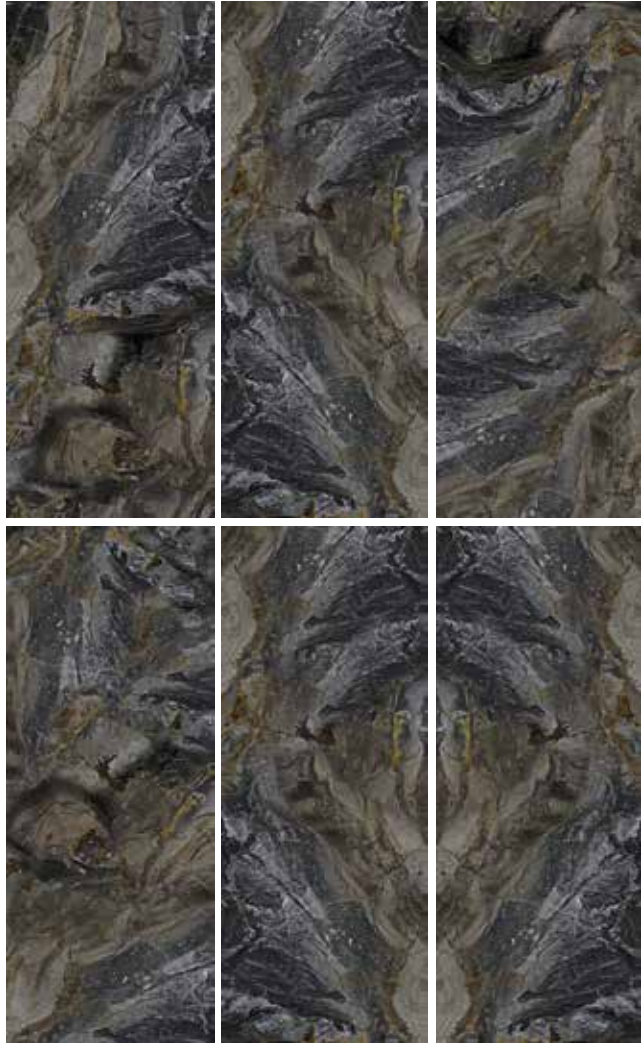

KARAKA

Porcelain Tile
Polished
6 Faces
120 × 300