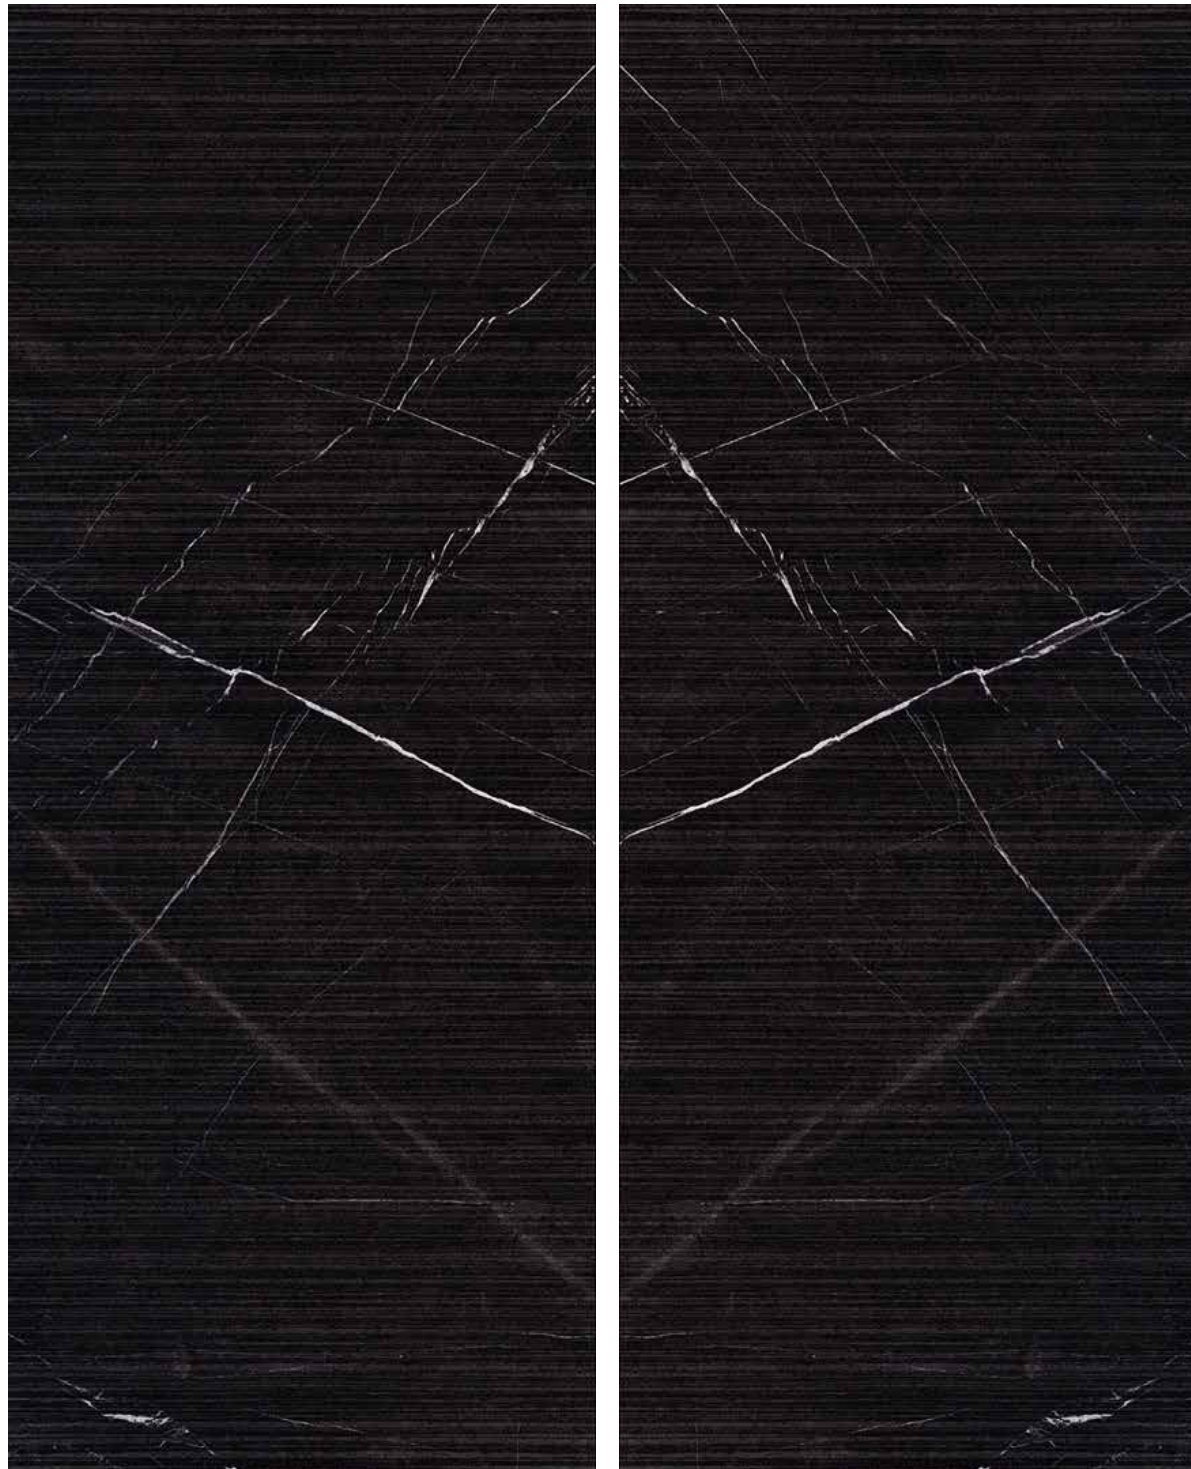

PIETRA AX

Porcelain Tile
Dry Technical
2 Faces
120 × 300