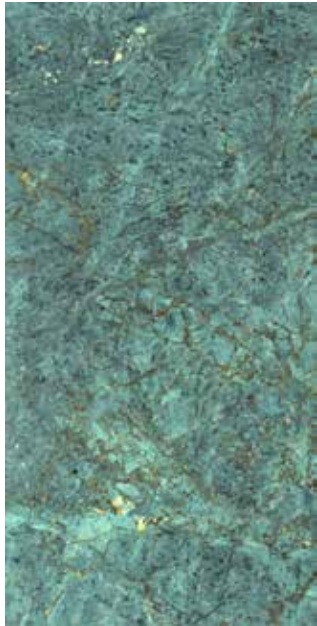

120×240
POLISHED

AMAZONITE	8
CALACATTA GOLD	10
CALACATTA GOLD <small>Bookmatch</small>	11
LUCID ONYX	12
MAXIM GOLD	14
MAXIM GOLD <small>Bookmatch</small>	16
MAXIM GRAY	17
ONYX PERLA	19
PANDA <small>Bookmatch</small>	21
PIETRA LIGHT GRAY	23
PIETRA DARK GRAY	24
PRAG	25
TIFFANY	27
VICTORIA	29
VOLCANO	32