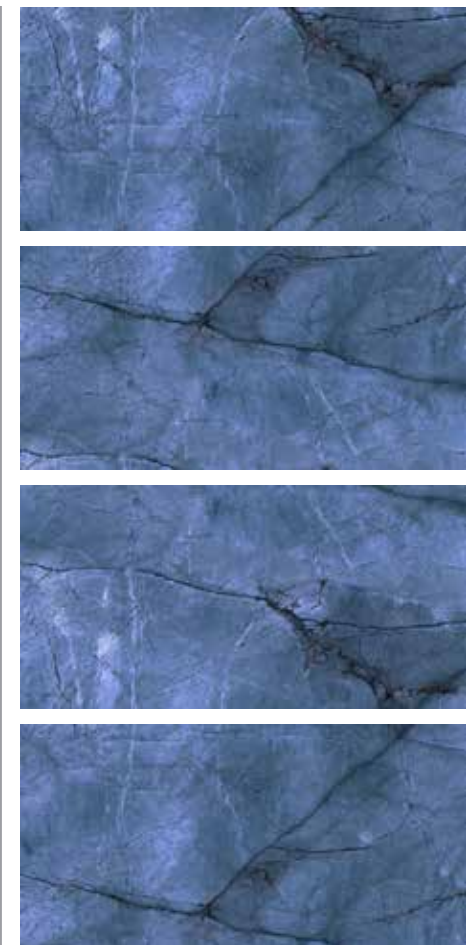

PANDA
Bookmatch

Porcelain Tile
Polished
2 Faces
120 × 240

PIETRA LIGHT GRAY

Porcelain Tile
Polished
4 Faces
120 × 240

PIETRA DARK GRAY

Porcelain Tile
Semi Polished
4 Faces
120 × 240

PRAG

Porcelain Tile
Polished
4 Faces
120 × 240