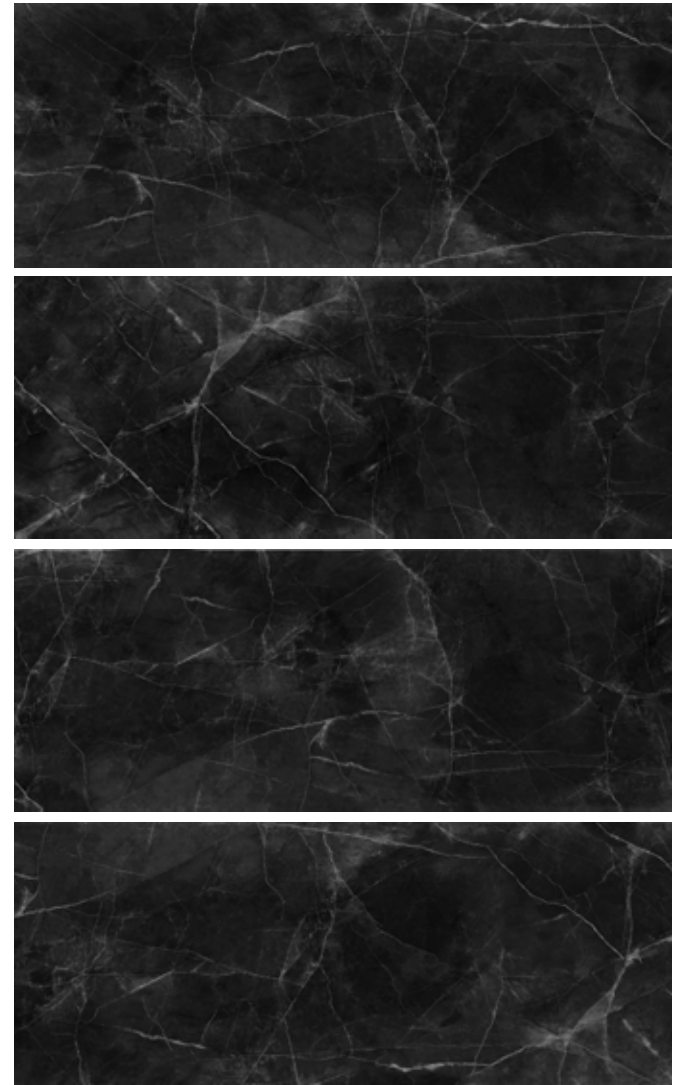

KARAKA

Porcelain Tile
Polished
6 Faces
120 × 300

LUCID
ONYX

Porcelain Tile
Polished
4 Faces
120 × 300

MAXIM
GRAY

Porcelain Tile
Polished
4 Faces
120 × 300

MAXIM
GOLD
Bookmatch

Porcelain Tile
Polished
2 Faces
120 × 300