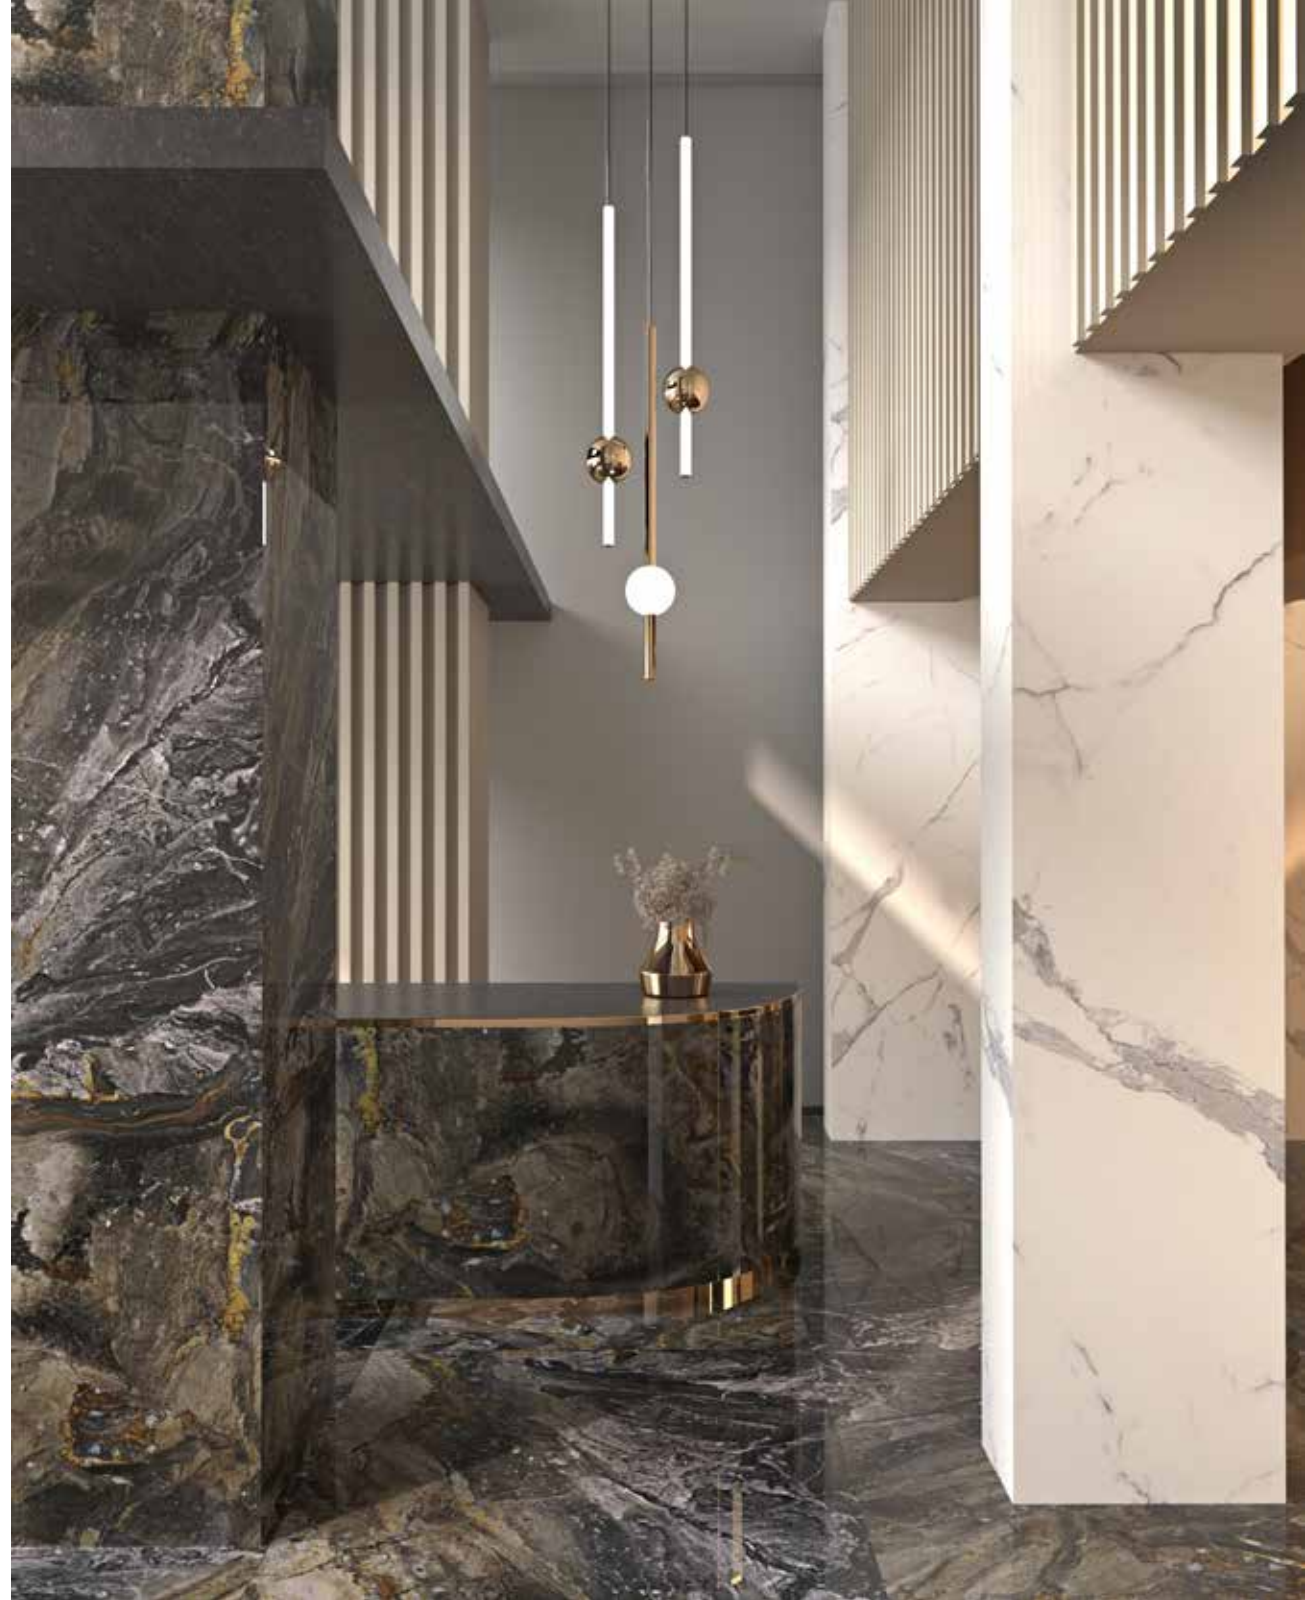

120×300
POLISHED

KARAKA	62
LUCID ONYX	64
MAXIM GRAY	67
MAXIM GOLD Bookmatch	67
MAXIM GOLD	68
MAXIM GREEN	69
MAXIM GREEN Bookmatch	70
MAXIM ROYAL Bookmatch	71
NEOLITH GOLD	73
NEOLITH GOLD Bookmatch	74
NEOLITH BLUE	75
NEOLITH BLUE Bookmatch	76
ONYX PERLA	77
PIETRA BLACK	78
SILVERN Bookmatch	79
SILVERN	80
STATUARIO	82
VERDE STONE	84
VICTORIA	86