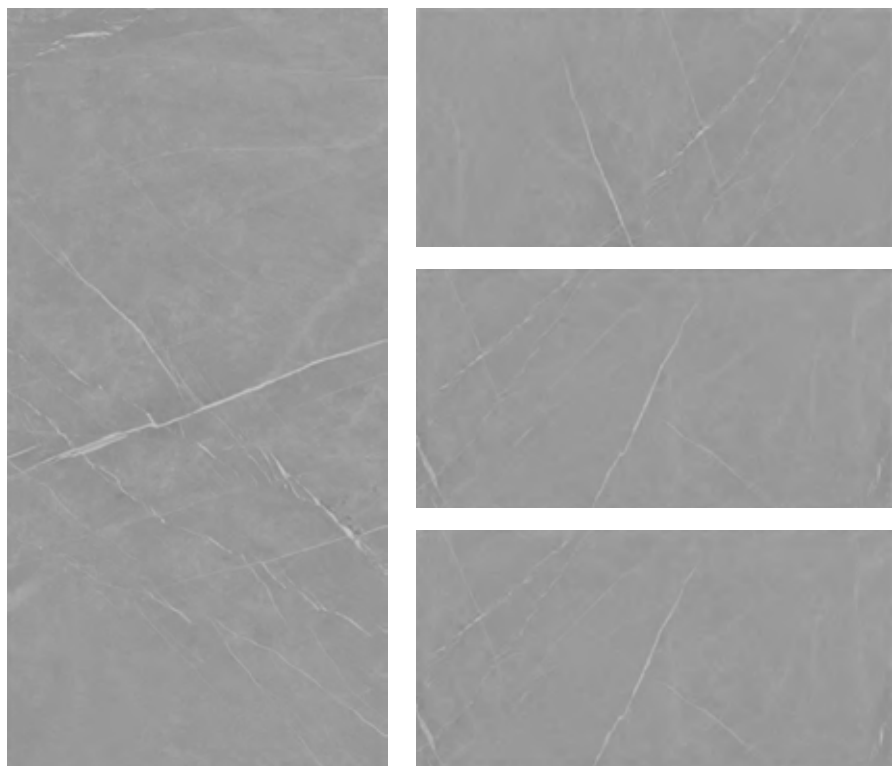

PIETRA LIGHT GRAY

Porcelain Tile
Polished
4 Faces
120 × 240