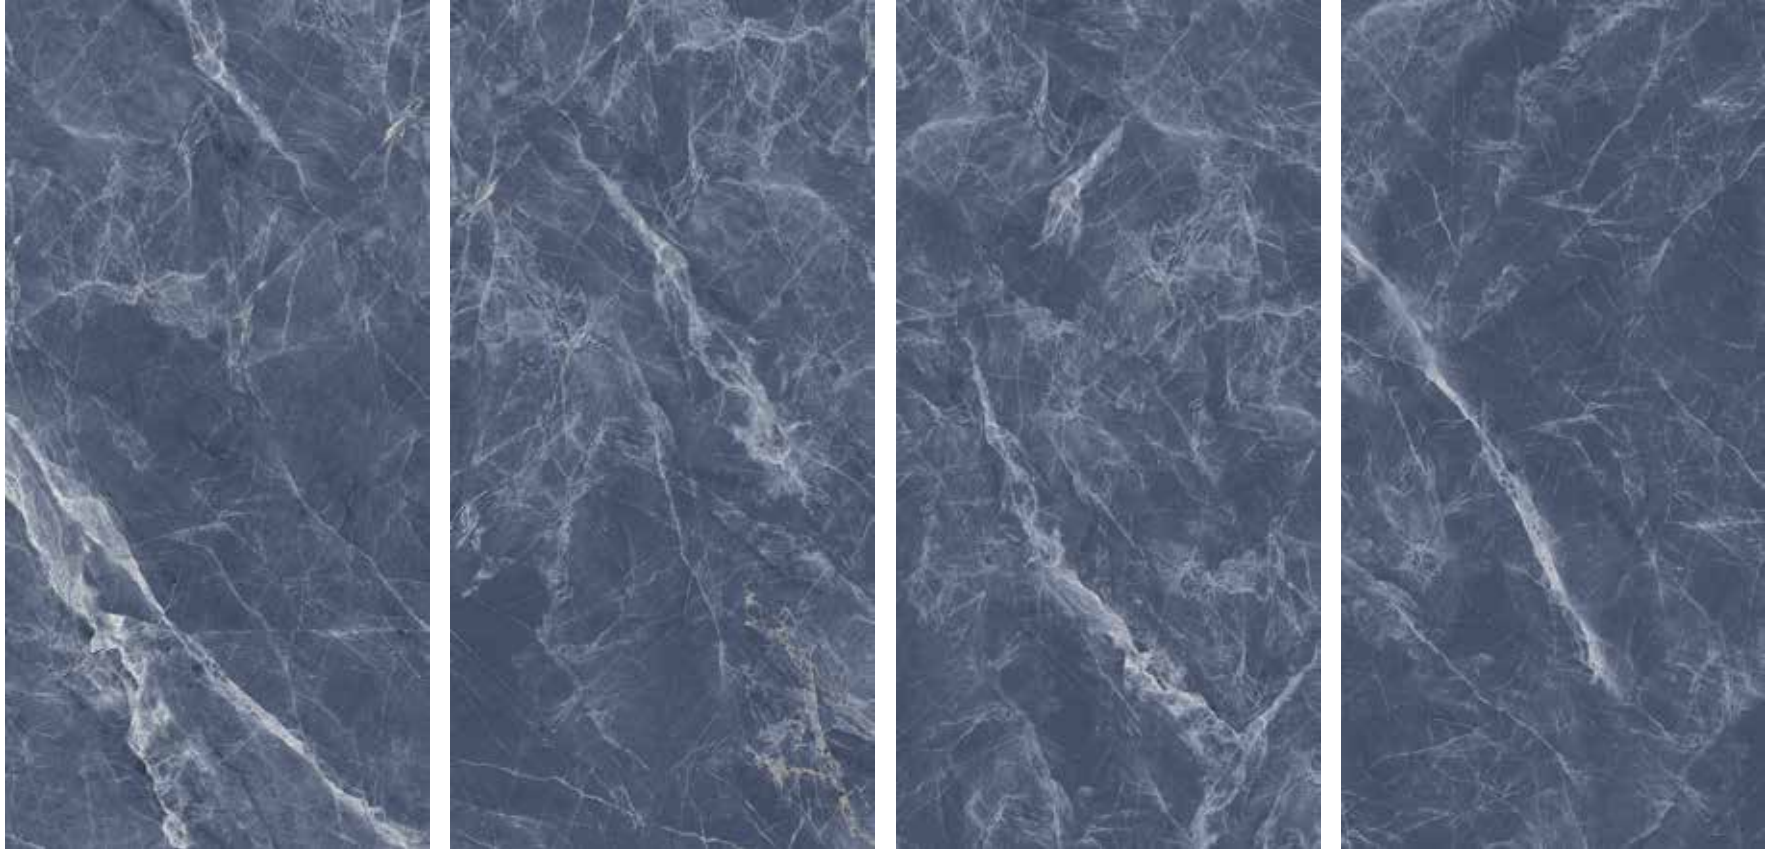

4 FACES 60 X 120 POLISHED

4 F A C E S

CAVALINA

4 FACES 60 X 120 POLISHED

4 F A C E S

DETROIT
DARK GRAY

6 FACES 60 X 120 MATT

DETROIT LIGHT GRAY