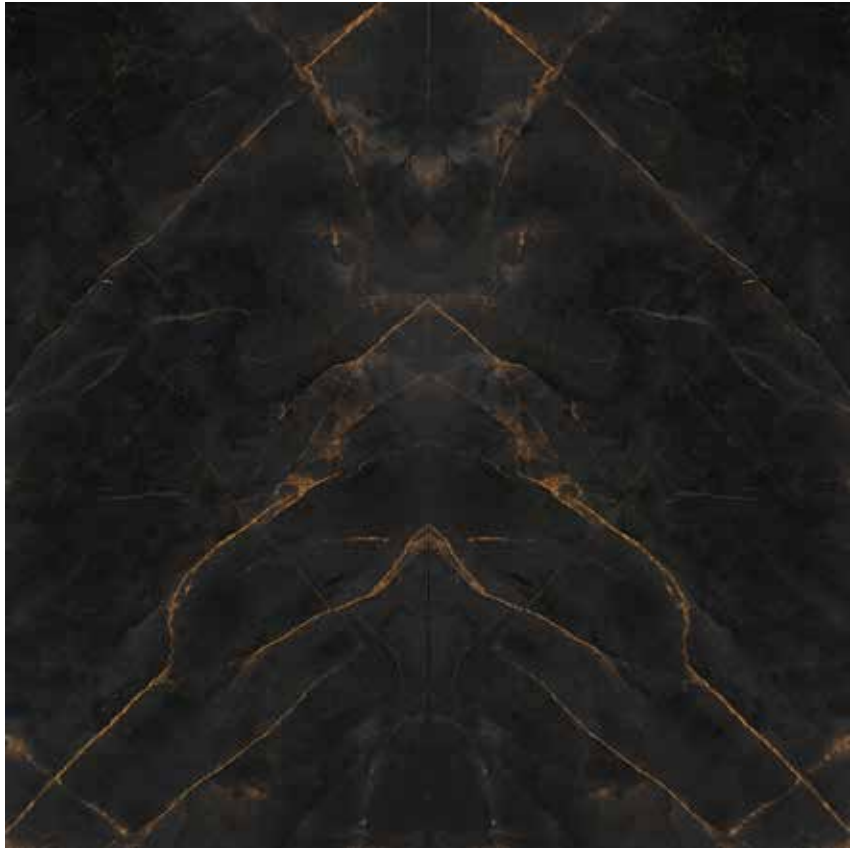

AMAZONITE

Porcelain Tile
Polished
6 Faces
120 × 240

CALACATTA
GOLD

Porcelain Tile
Polished
4 Faces
120 × 240

CALACATTA
GOLD
Bookmatch

Porcelain Tile
Polished
2 Faces
120 × 240

MAXIM GOLD

Porcelain Tile
Polished
4 Faces
120 × 240