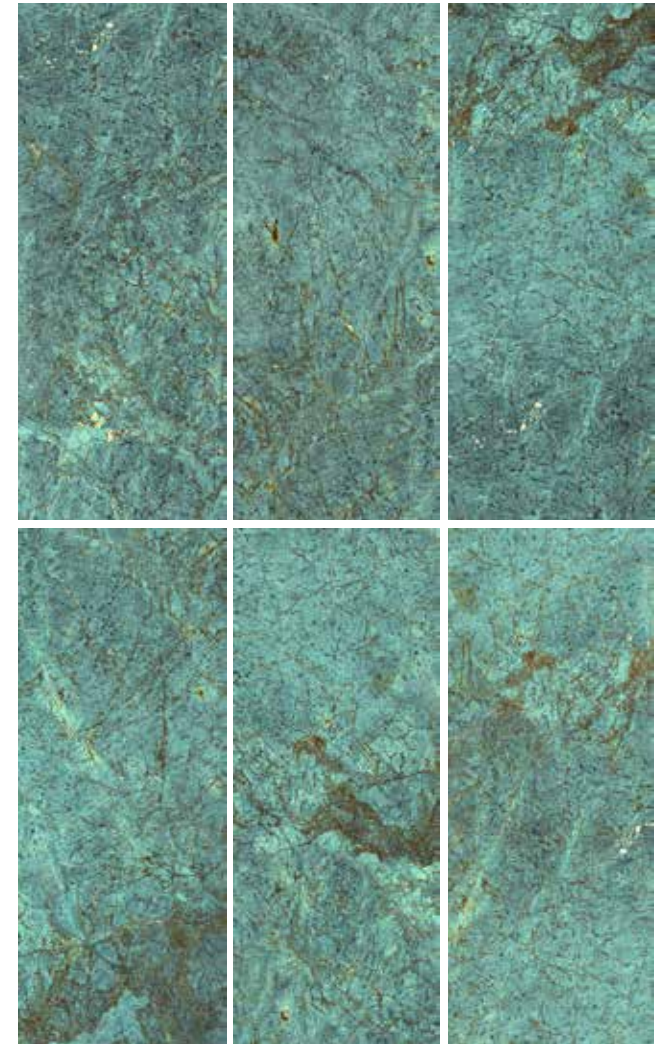

66

AMBER LINE

Porcelain Tile
Dry Technical
1 Faces
120 × 270

120 x 300

POLISHED

120×300
POLISHED

AMAZNOITE	70
KARAKA	72
LUCID ONYX	74
MAXIM GRAY	75
MAXIM GRAY <small>Bookmatch</small>	77
MAXIM GOLD <small>Bookmatch</small>	78
MAXIM GOLD	79
MAXIM GREEN	80
MAXIM GREEN <small>Bookmatch</small>	81
MAXIM ROYAL <small>Bookmatch</small>	82
NEOLITH GOLD	84
NEOLITH GOLD <small>Bookmatch</small>	85
NEOLITH BLUE	86
NEOLITH BLUE <small>Bookmatch</small>	87
NEOLITH GREEN <small>Bookmatch</small>	88
ONYX PERLA	89
PIETRA BLACK	90
SILVERN <small>Bookmatch</small>	91
SILVERN	92
STATUARIO	94
TIFFANY	96
VERDE STONE	98
VICTORIA	100