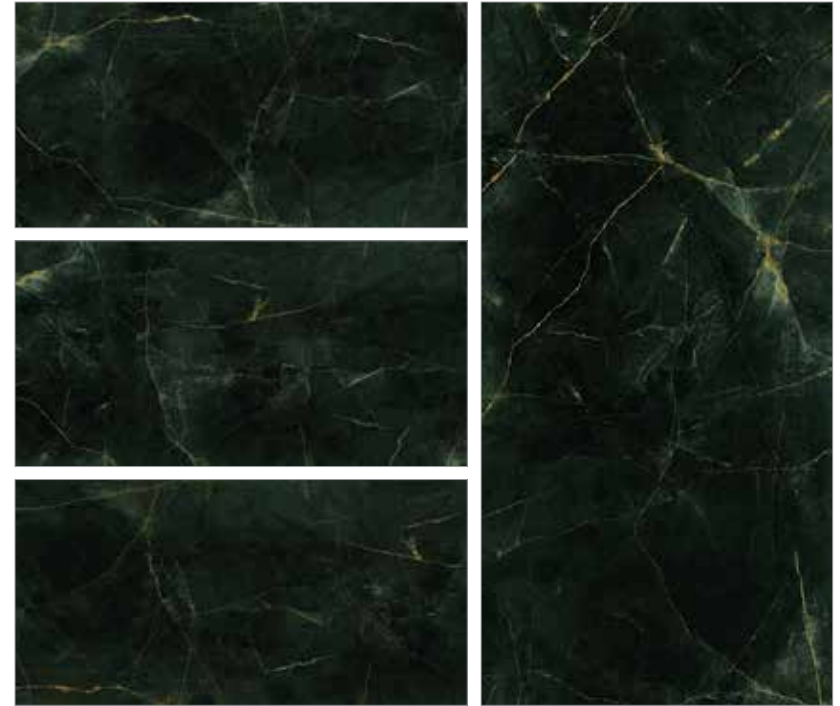

MAXIM
GRAY
Bookmatch

Porcelain Tile
Polished
2 Faces
120 × 300

MAXIM
GOLD
Bookmatch

Porcelain Tile
Polished
2 Faces
120 × 300

MAXIM
GOLD

Porcelain Tile
Polished
4 Faces
120 × 300

MAXIM GREEN

Porcelain Tile
Polished
4 Faces
120 × 300