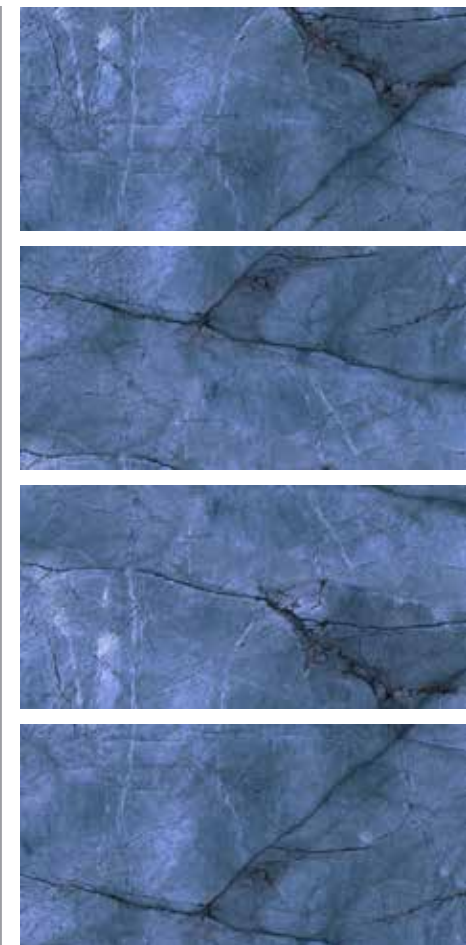

PIETRA LIGHT GRAY

Porcelain Tile
Polished
4 Faces
120 × 240

PIETRA
DARK
GRAY

Porcelain Tile
Semi Polished
4 Faces
120 × 240

PRAG

Porcelain Tile
Polished
4 Faces
120 × 240

TIFFANY

Porcelain Tile
Polished
5 Faces
120 × 240