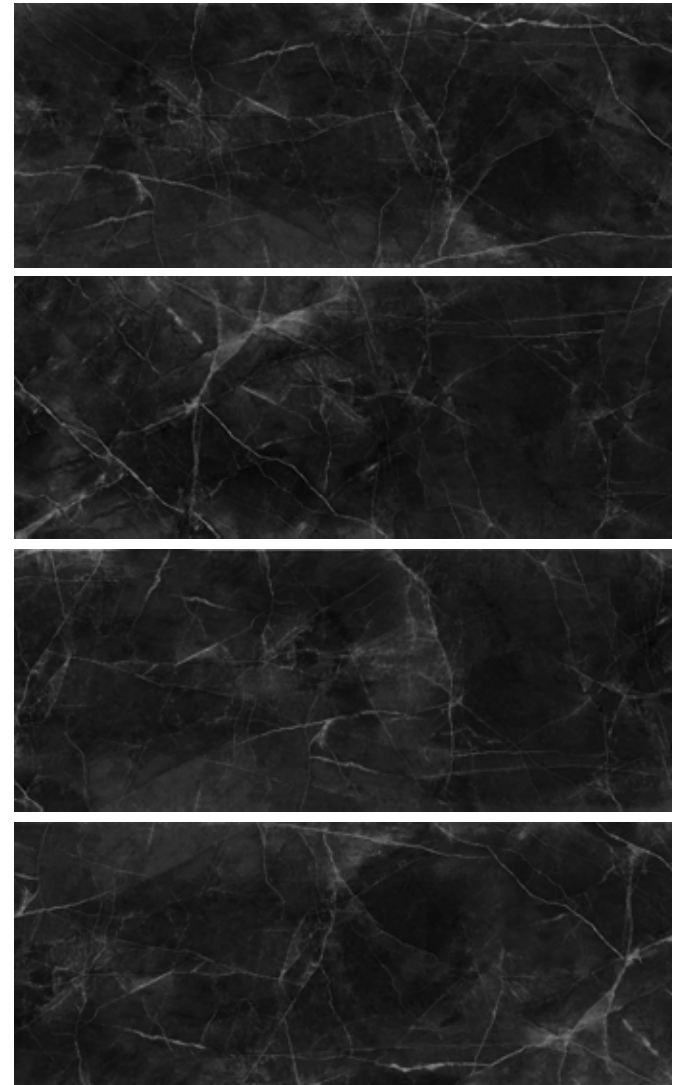

AMAZONITE

Porcelain Tile
Polished
6 Faces
120 × 300

KARAKA

Porcelain Tile
Polished
6 Faces
120 × 300

LUCID
ONYX

Porcelain Tile
Polished
4 Faces
120 × 300

MAXIM
GRAY

Porcelain Tile
Polished
4 Faces
120 × 300