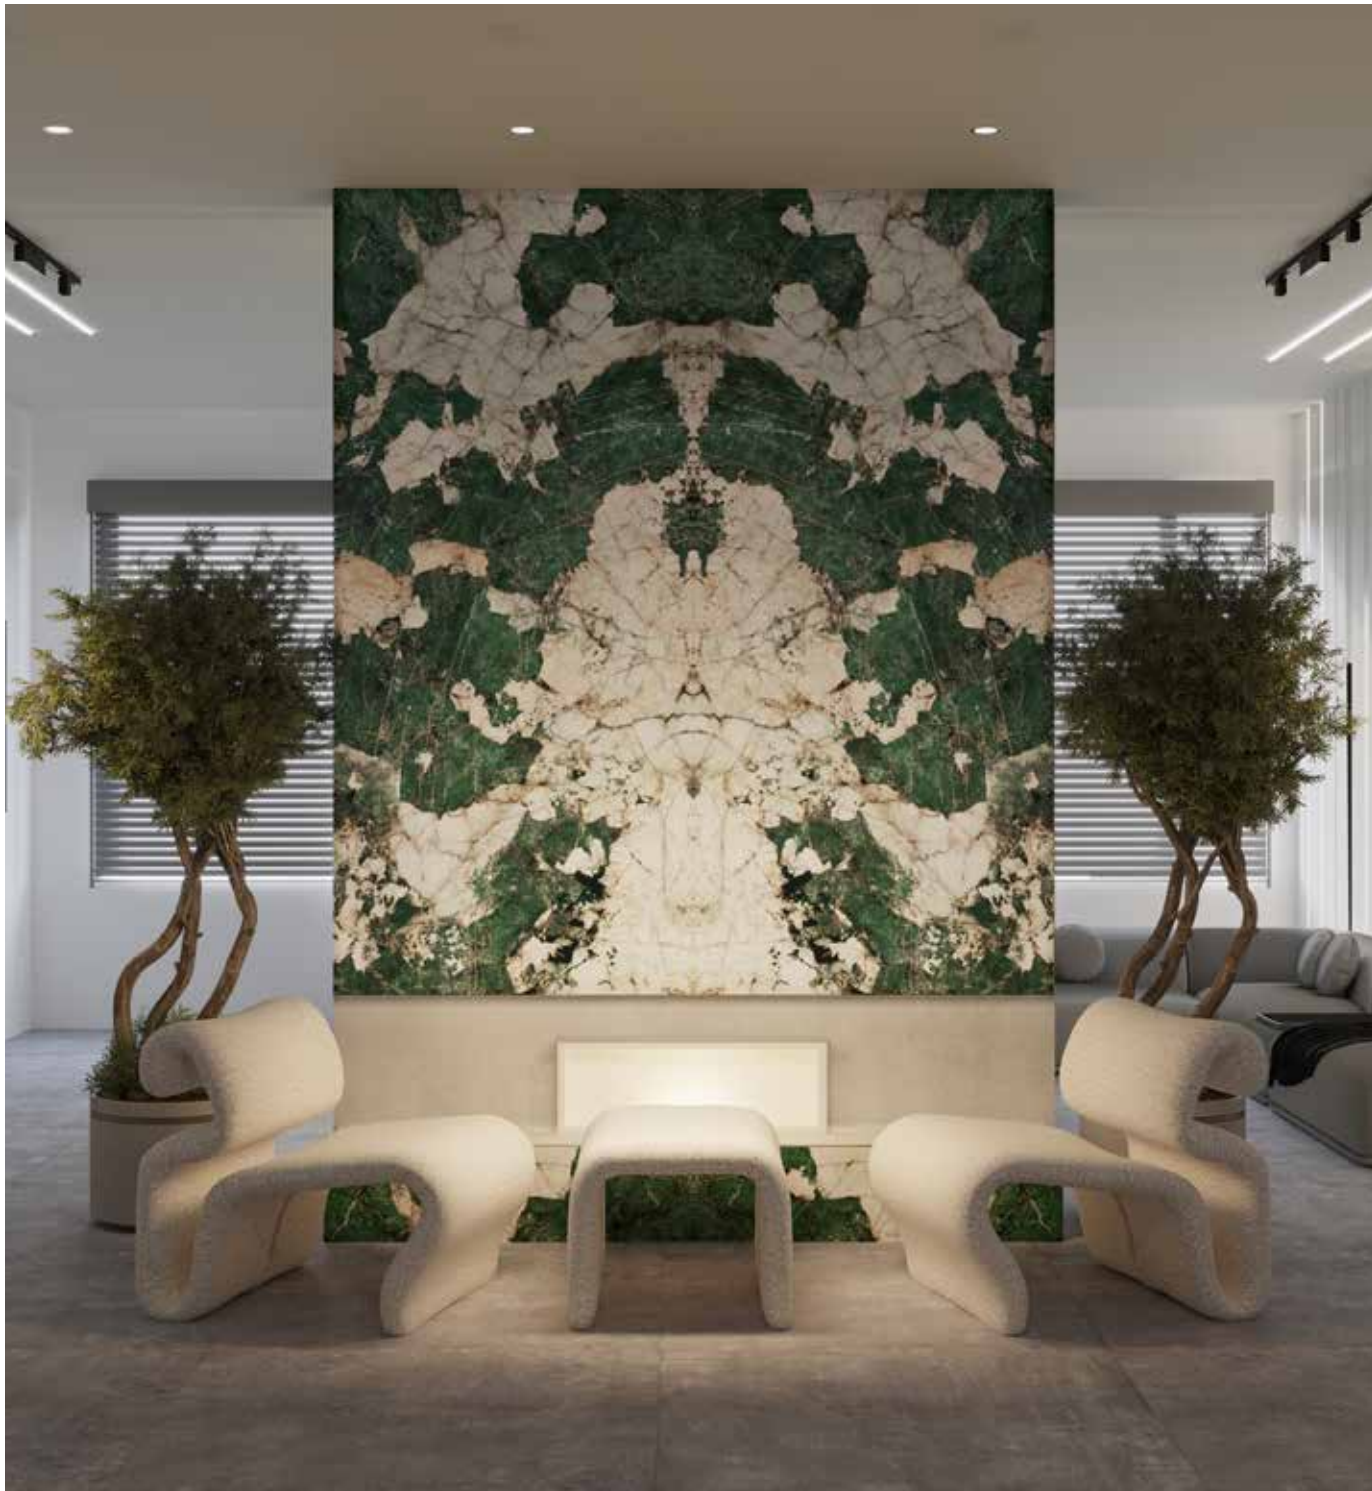

AGRIN

Bookmatch

Porcelain Tile
Polished
2 Faces
160 × 320

CALACATTA
GOLD
Bookmatch

Porcelain Tile
Polished
2 Faces
160 × 320

FIDAR GOLD

Bookmatch

Porcelain Tile
Polished
2 Faces
160 × 320