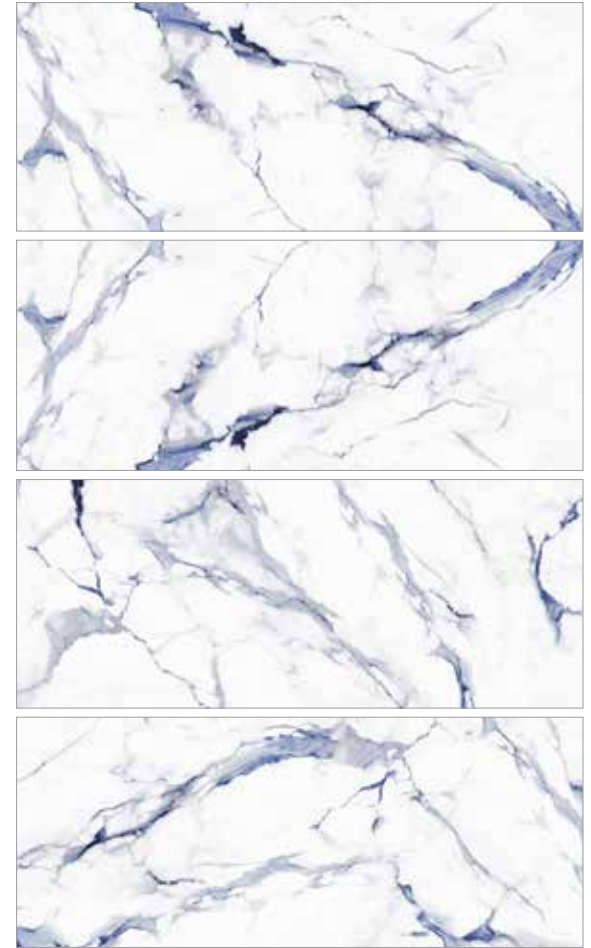

MAXIM
GREEN
Bookmatch

Porcelain Tile
Polished
2 Faces
120 × 240

MAXIM
ROYAL
Bookmatch

Porcelain Tile
Polished
2 Faces
120 × 300

NEOLITH GOLD

Porcelain Tile
Polished
3 Faces
120 × 300

NEOLITH
GOLD
Bookmatch

Porcelain Tile
Polished
2 Faces
120 × 300