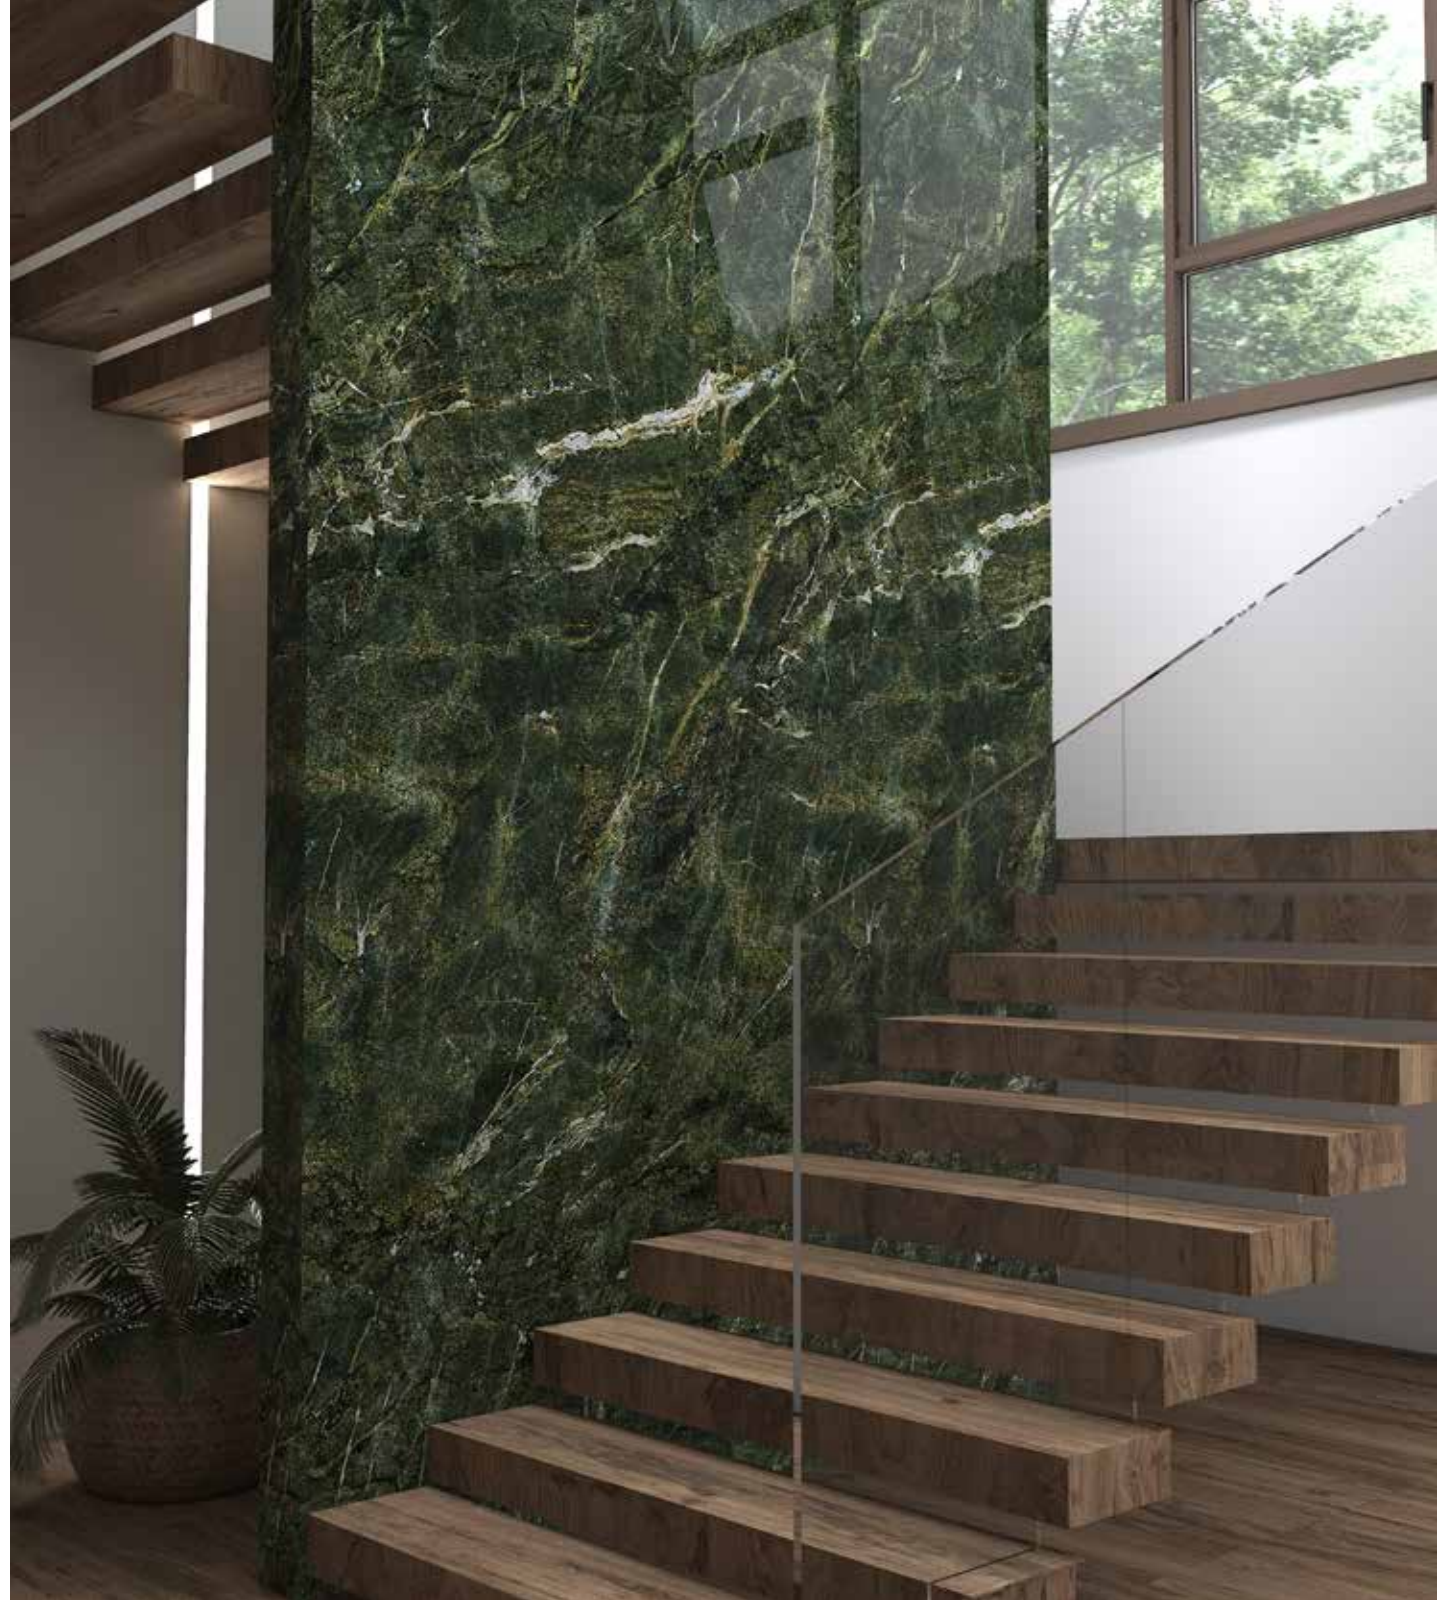

VERDE STONE

Porcelain Tile
Polished
4 Faces
120 × 300