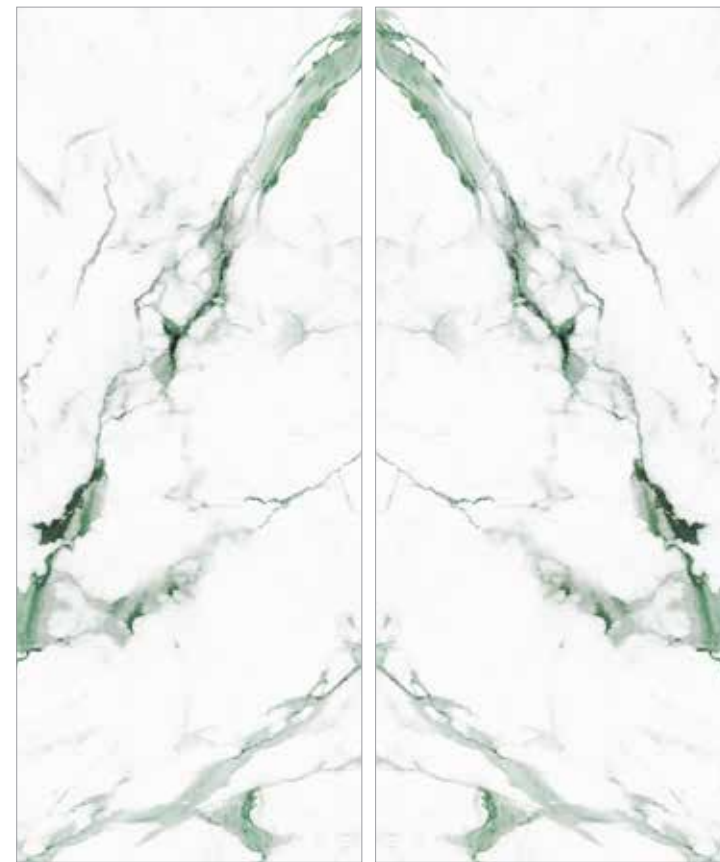

NEOLITH BLUE

Porcelain Tile
Polished
4 Faces
120 × 300

NEOLITH
BLUE
Bookmatch

Porcelain Tile
Polished
2 Faces
120 x 300

NEOLITH
GREEN
Bookmatch

Porcelain Tile
Polished
2 Faces
120 × 300

ONYX PERLA

Porcelain Tile
Polished
6 Faces
120 × 300