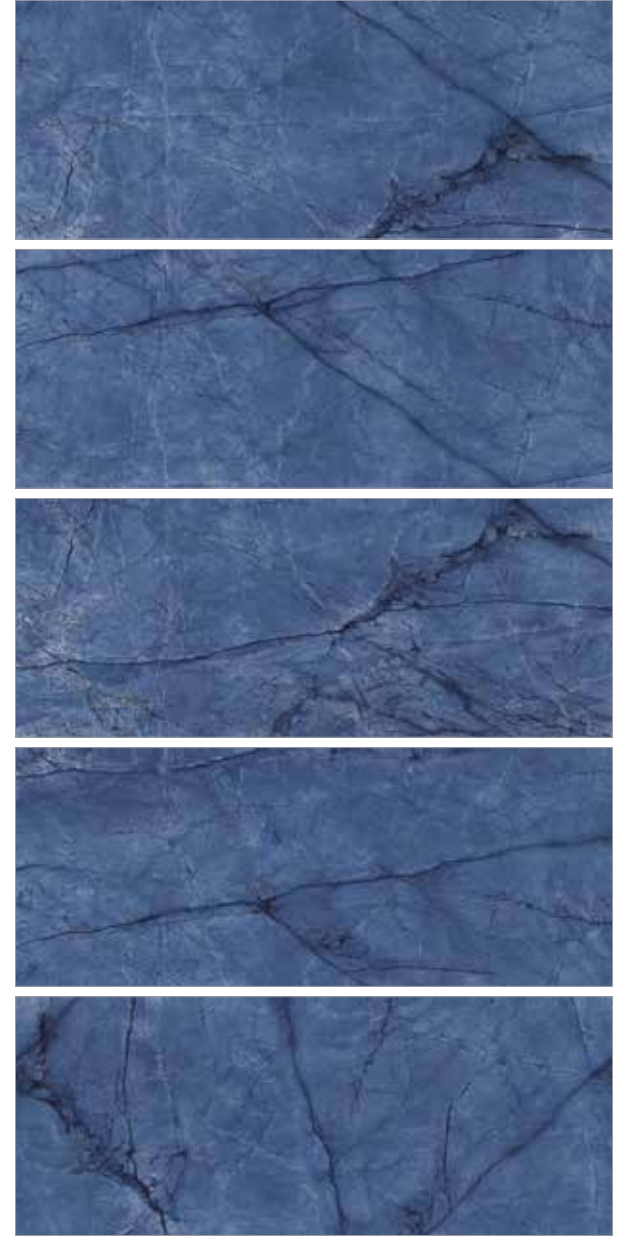

TIFFANY

Porcelain Tile
Polished
5 Faces
120 × 300