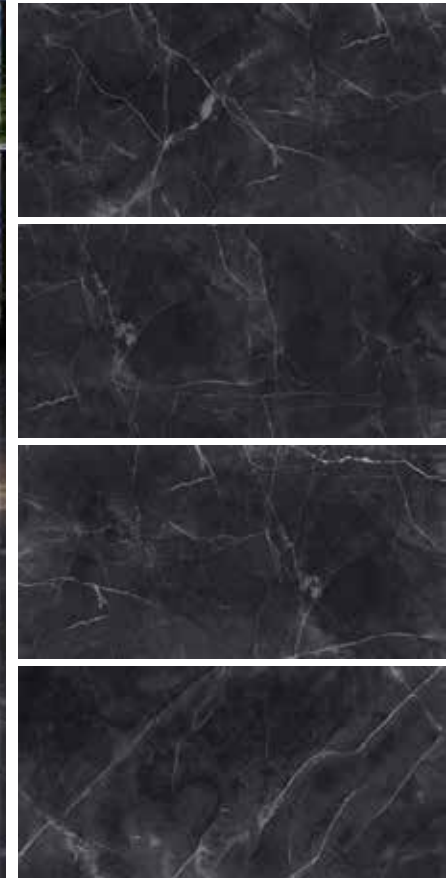

MAXIM GRAY

Porcelain Tile
Polished
5 Faces
120 × 240