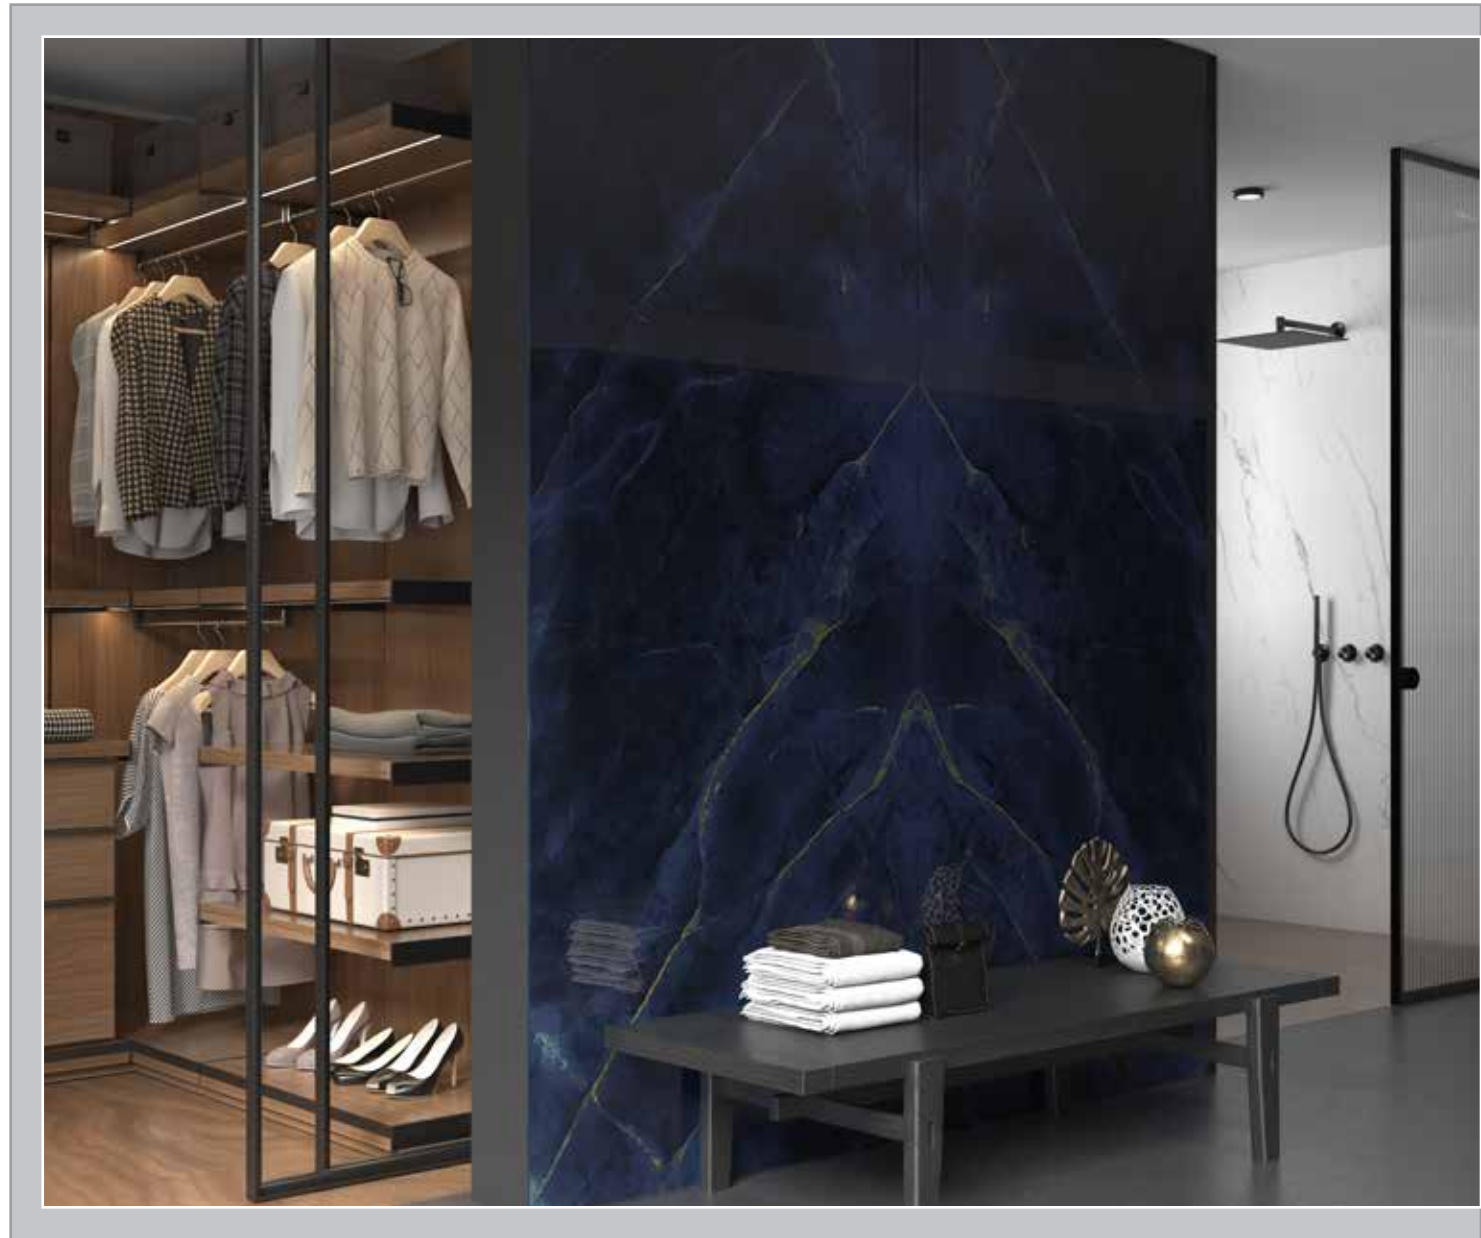

MAXIM
ROYAL
Bookmatch

Porcelain Tile
Polished
2 Faces
120 × 300