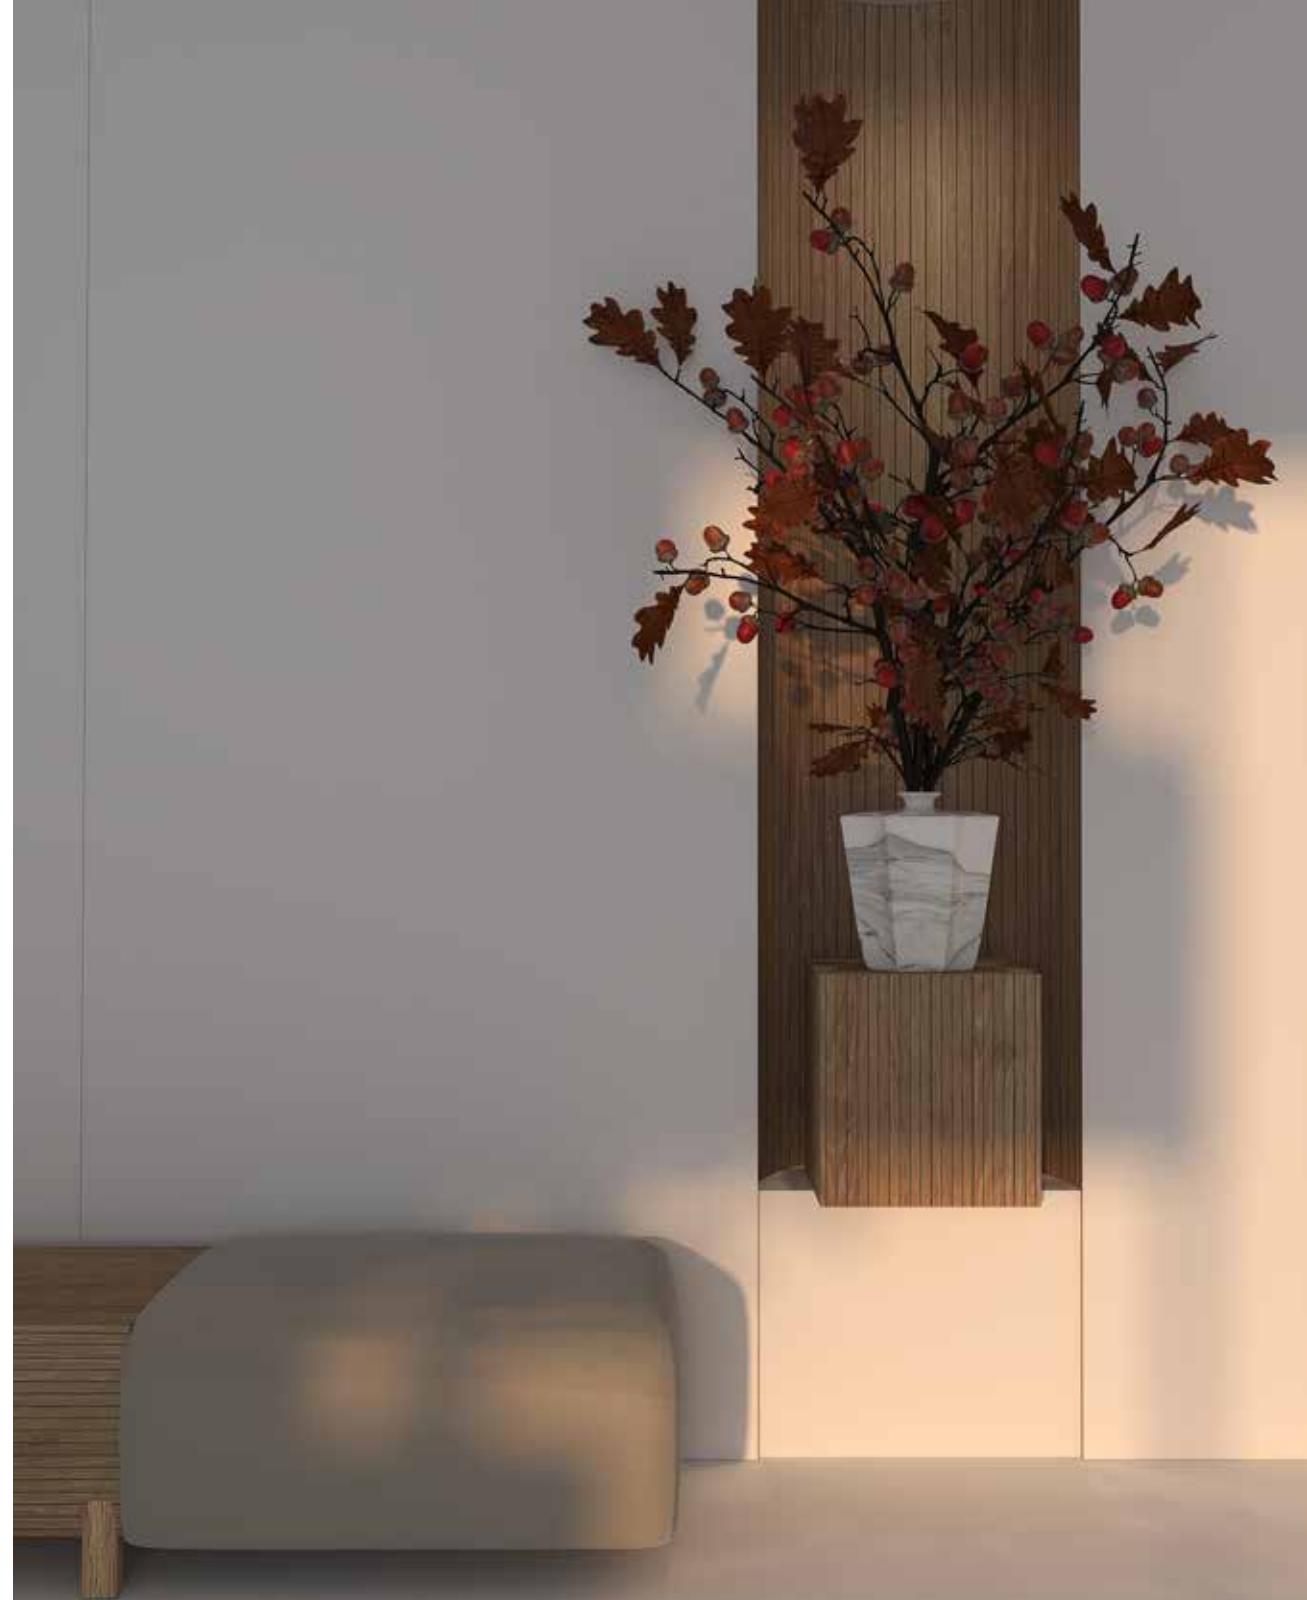

ROYALTY
Bookmatch

Porcelain Tile
Matt
2 Faces
120 × 300

SUPER WHITE

Porcelain Tile
Matt
1 Face
120 × 300

120 x 300

DRY TECHNICAL

120×300

DRY TECHNICAL