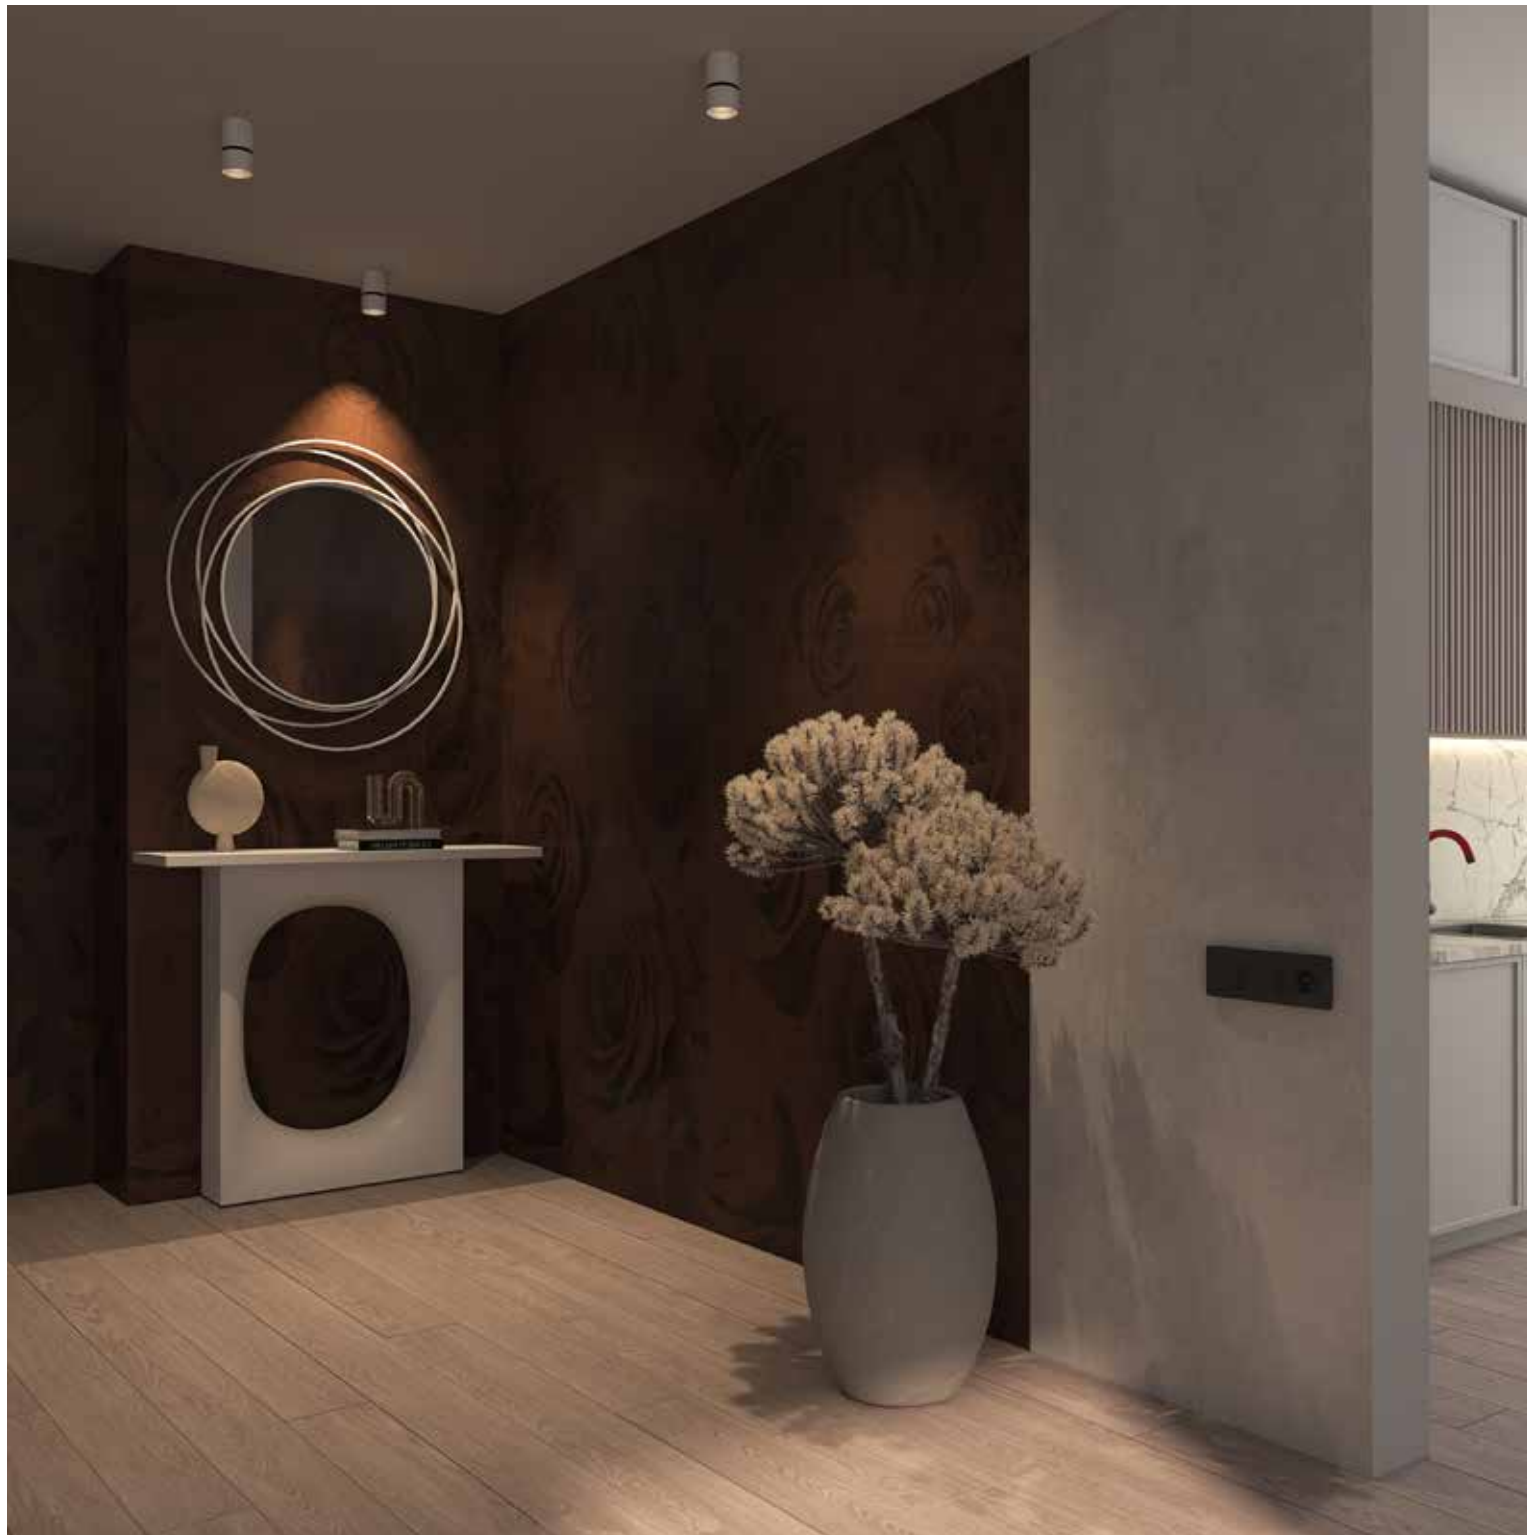

ROZA | Porcelain Tile
Dry Technical
1 Faces
120 × 300