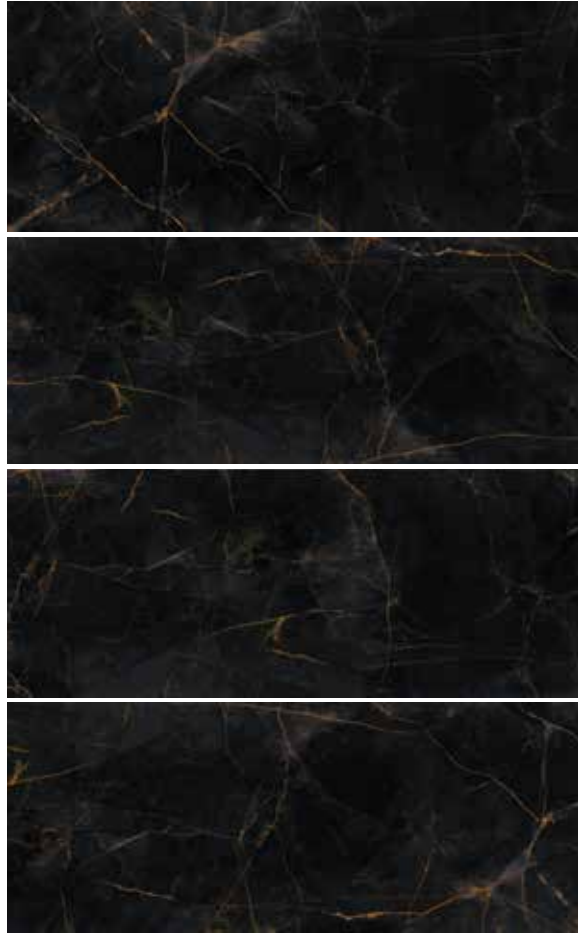

MAXIM
GOLD

Porcelain Tile
Polished
4 Faces
120 × 300