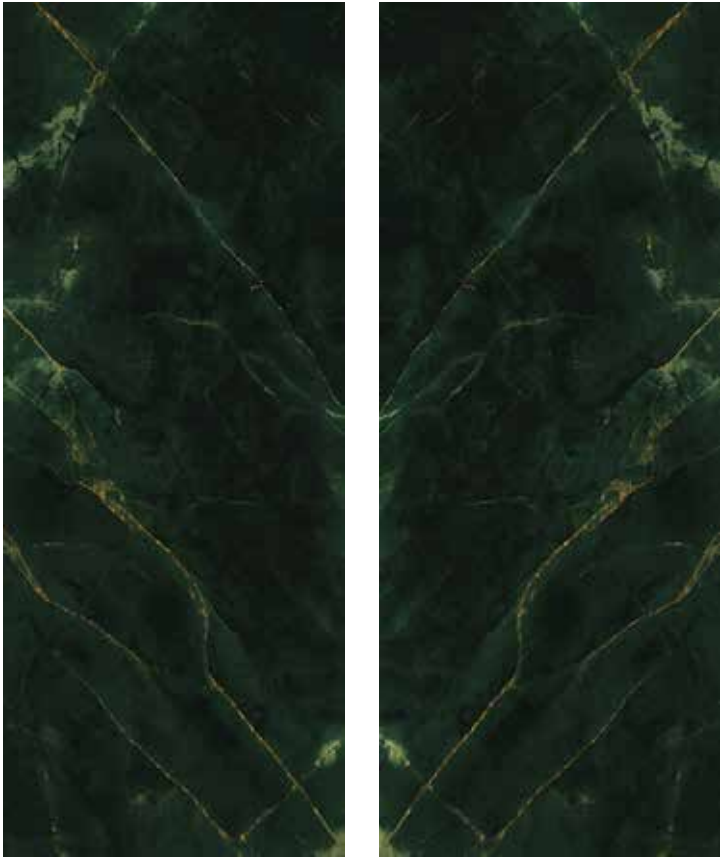

MAXIM
GRAY
Bookmatch

Porcelain Tile
Polished
2 Faces
120 × 300

MAXIM
GOLD
Bookmatch

Porcelain Tile
Polished
2 Faces
120 × 300

MAXIM
GOLD

Porcelain Tile
Polished
4 Faces
120 × 300

MAXIM GREEN

Porcelain Tile
Polished
4 Faces
120 × 300