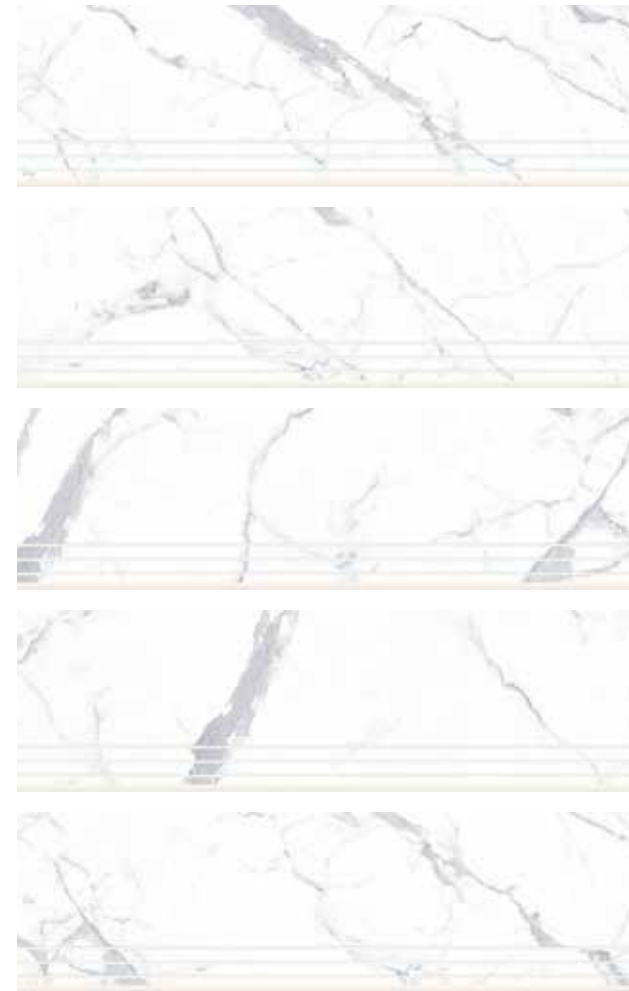

35 × 120
STAIRS

ARIZONA	95
BALSA	96
LIMESTONE	97
LOGAN	98
LONA	99
PIETRA	100
SKY	101
WOOD	102

ARIZONA

Porcelain Stair
Matt
4 Faces
35 × 120

BALSA

Porcelain Stair
Matt
5 Faces
35 × 120

LIMESTONE

Porcelain Stair
Matt
4 Faces
35 × 120