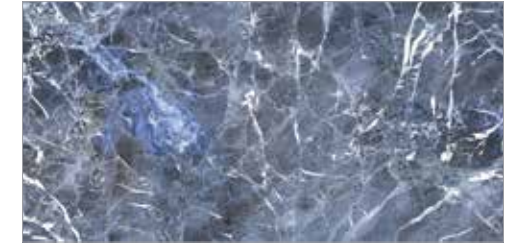

LUNAR | Porcelain Tile
Polished
5 Faces
80 × 160