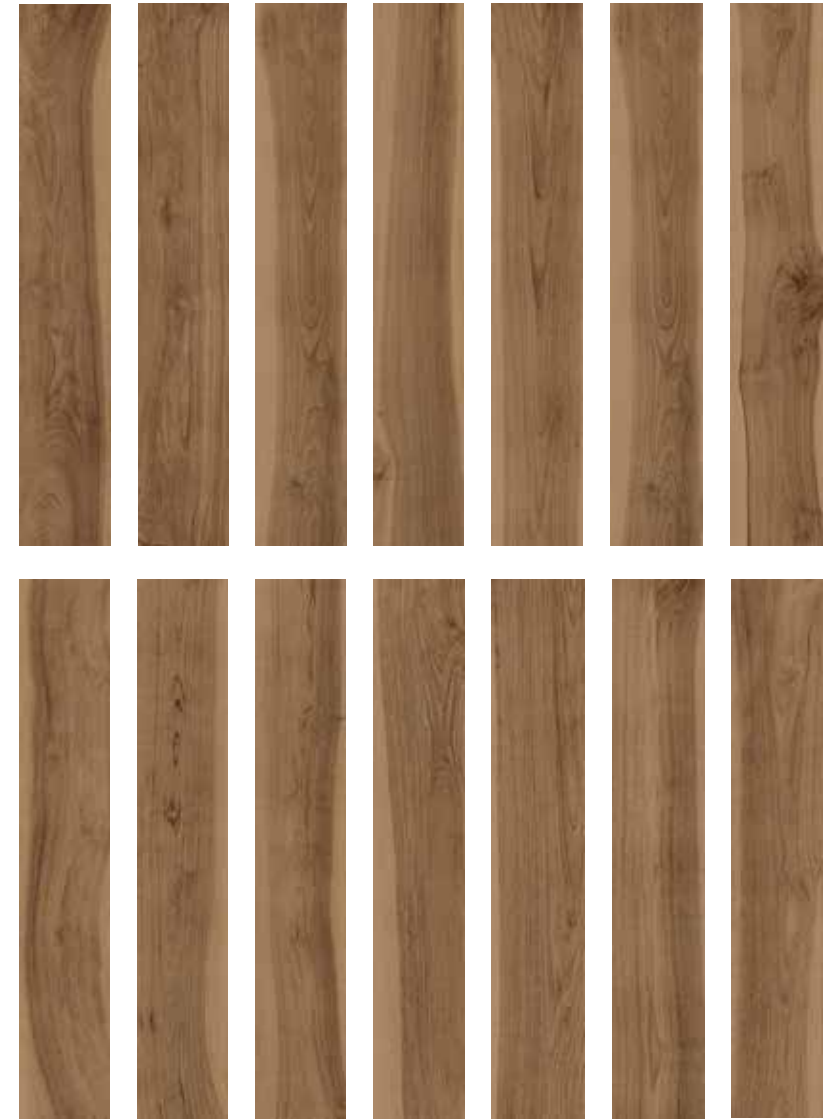

20 x 120

WOOD

20×120
WOOD

BALSA	88
ELEGANCE	89
NOVA	90
TIMBER	91
WOOD	92

BALSA

Porcelain Tile
Matt
10 Faces
20 × 120

ELEGANCE

Porcelain Tile
Matt
16 Faces
20 × 120