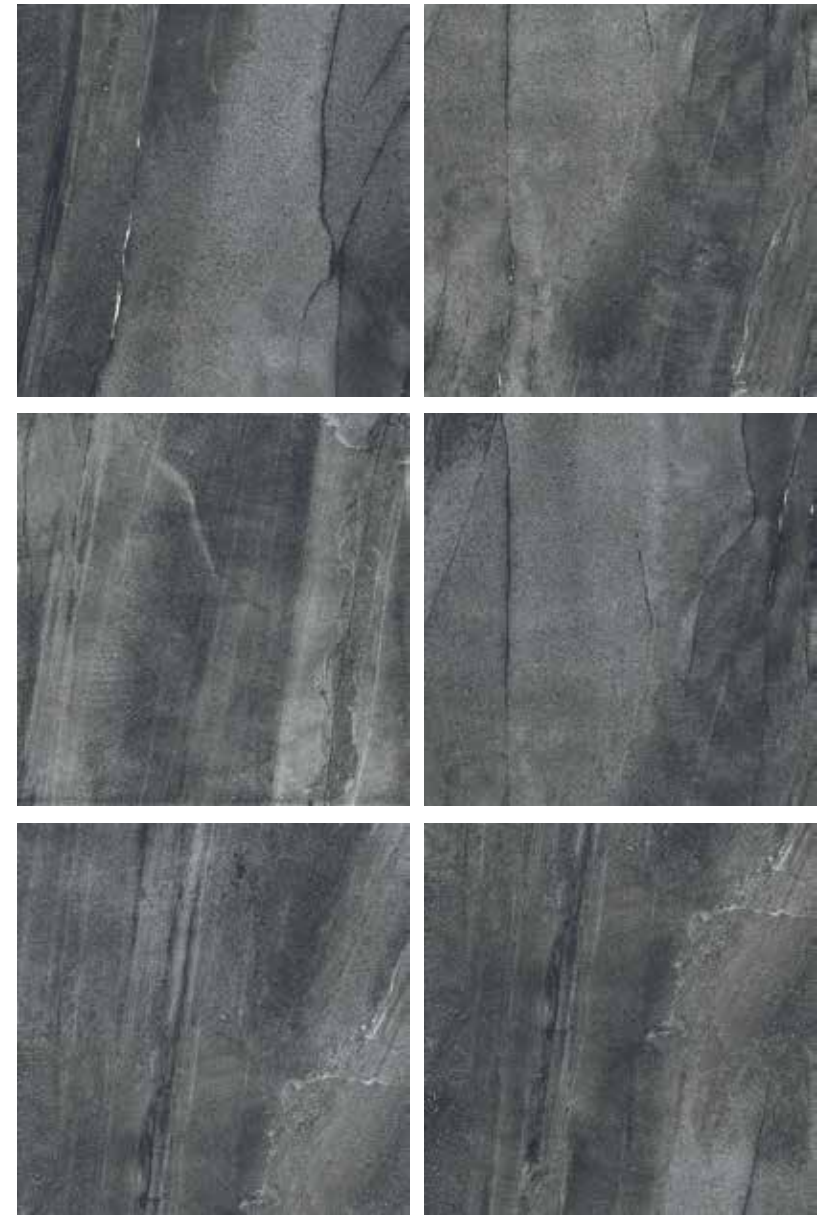

SUNSET

Porcelain Tile
Matt
6 Faces
60 × 60