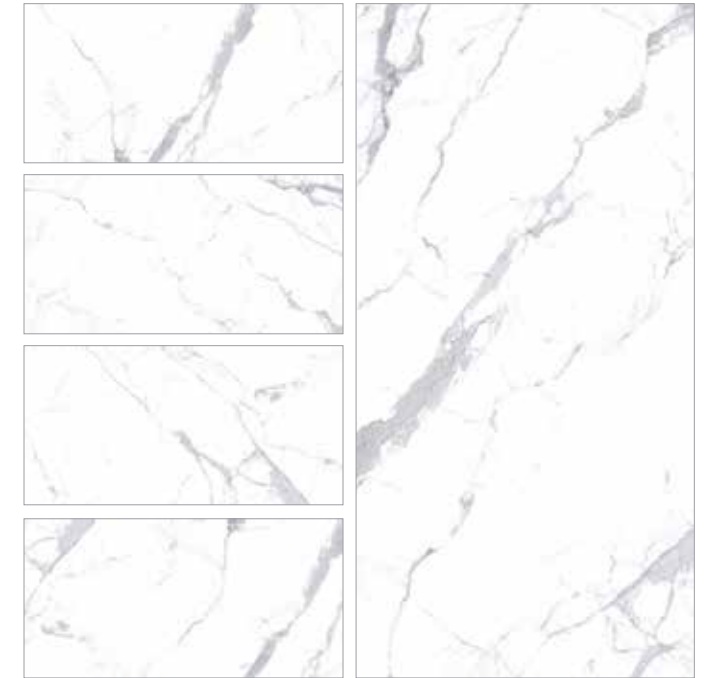

DENIS

Porcelain Tile
Polished
4 Faces
80 × 160

GRAND

Porcelain Tile
Polished
Color Body
5 Faces
80 × 160

HAWAII

Porcelain Tile
Polished
Color Body
6 Faces
80 × 160

LOGAN

Porcelain Tile
Polished
5 Faces
80 × 160