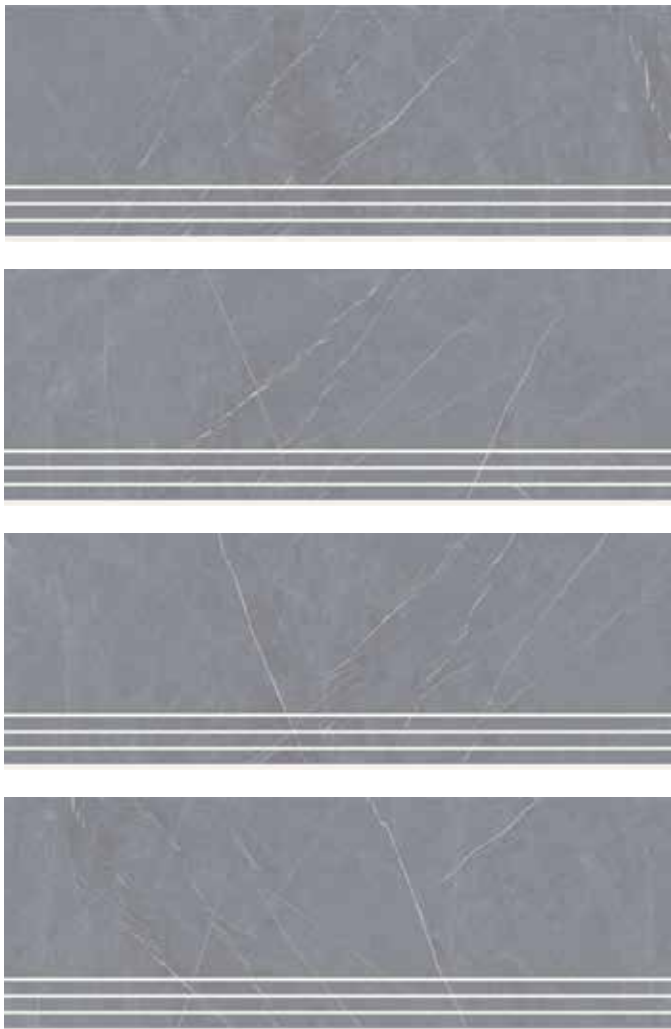

PIETRA

Porcelain Stair
Matt
4 Faces
35 × 120