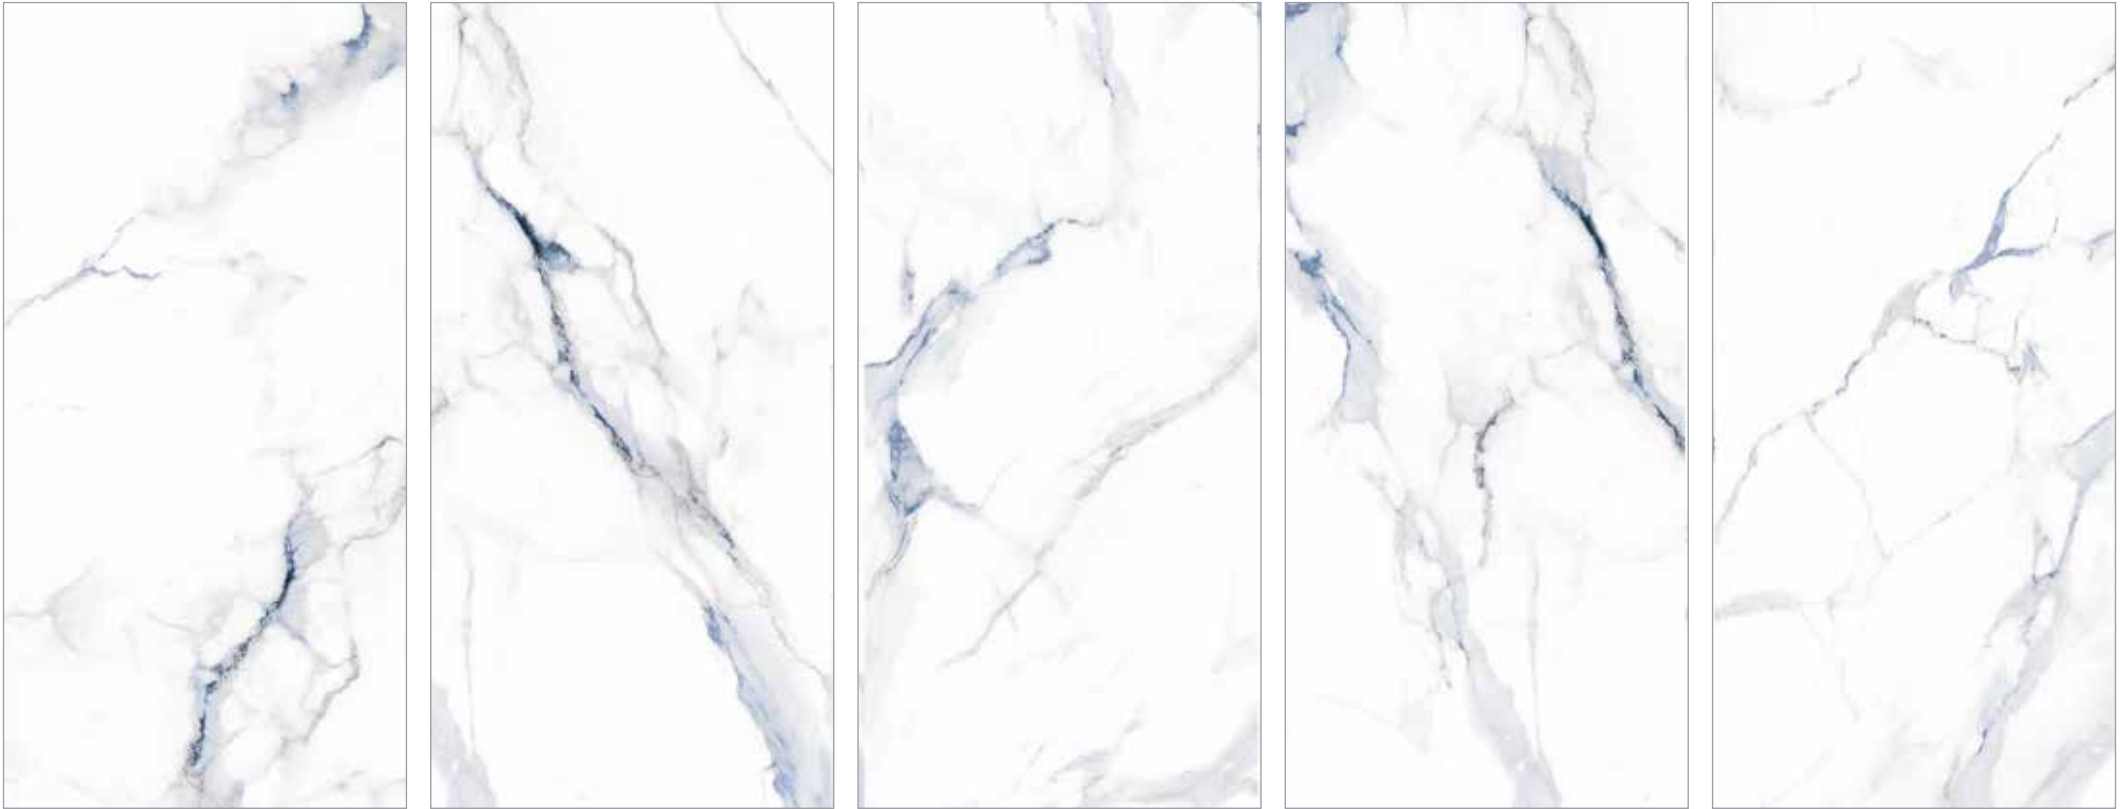

STONETECH LIGHT

5 FACES 60 X 120 MATT

5 F A C E S

VETRO BLUE

5 FACES 60 X 120 POLISHED

5 F A C E S

VETRO GOLD

5 FACES 60 X 120 POLISHED