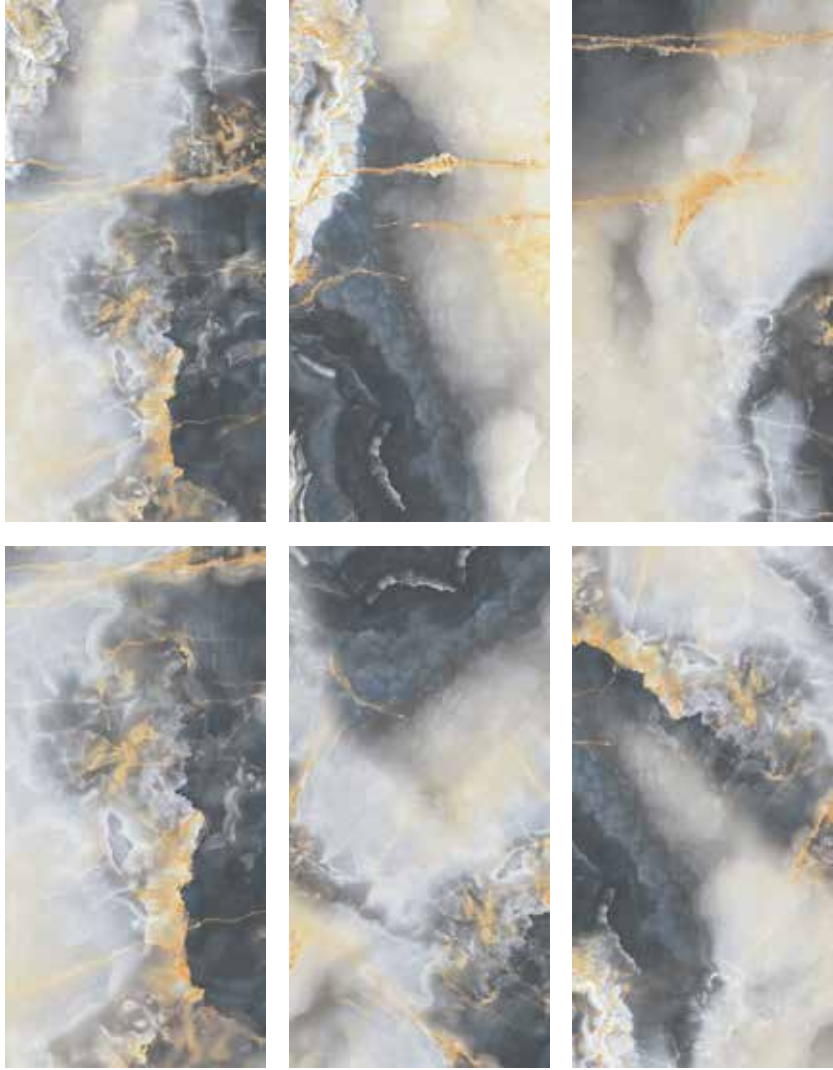

INFINITY DARK

5 FACES 60 X 120 POLISHED

INFINITY LIGHT

5 FACES 60 X 120 POLISHED

5 F A C E S

NORDIC

6 FACES 60 X 120 POLISHED

OLGA