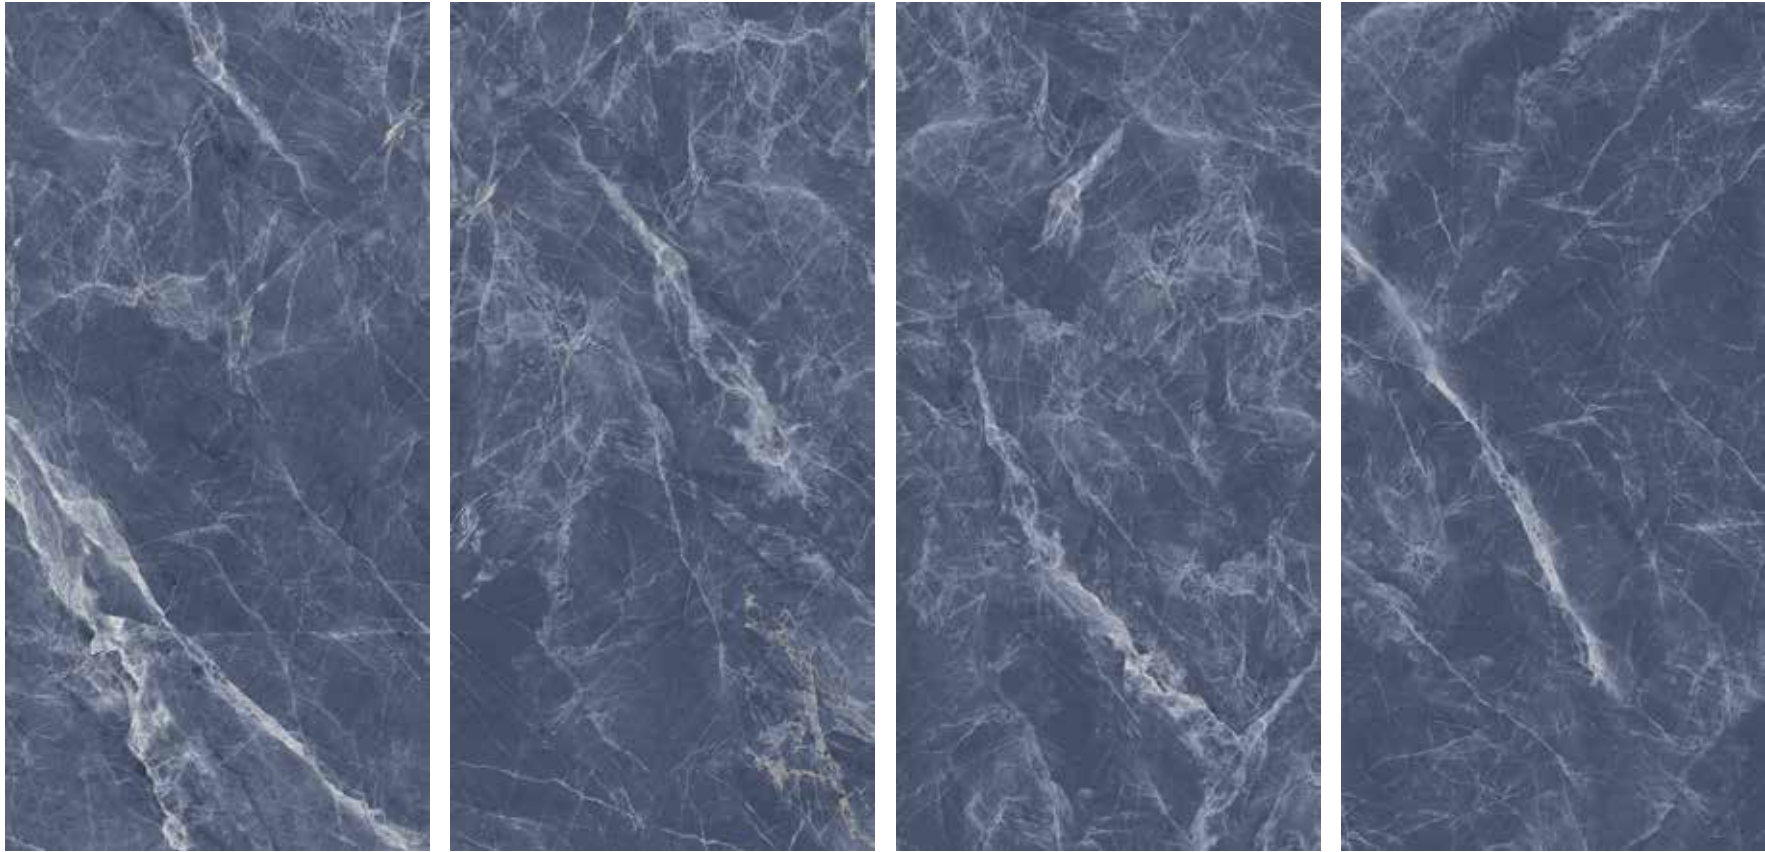

4 FACES 60 X 120 POLISHED

4 F A C E S

CAVALINA

4 FACES 60 X 120 POLISHED

4 F A C E S

DETROIT
DARK GRAY

6 FACES 60 X 120 MATT

DETROIT LIGHT GRAY