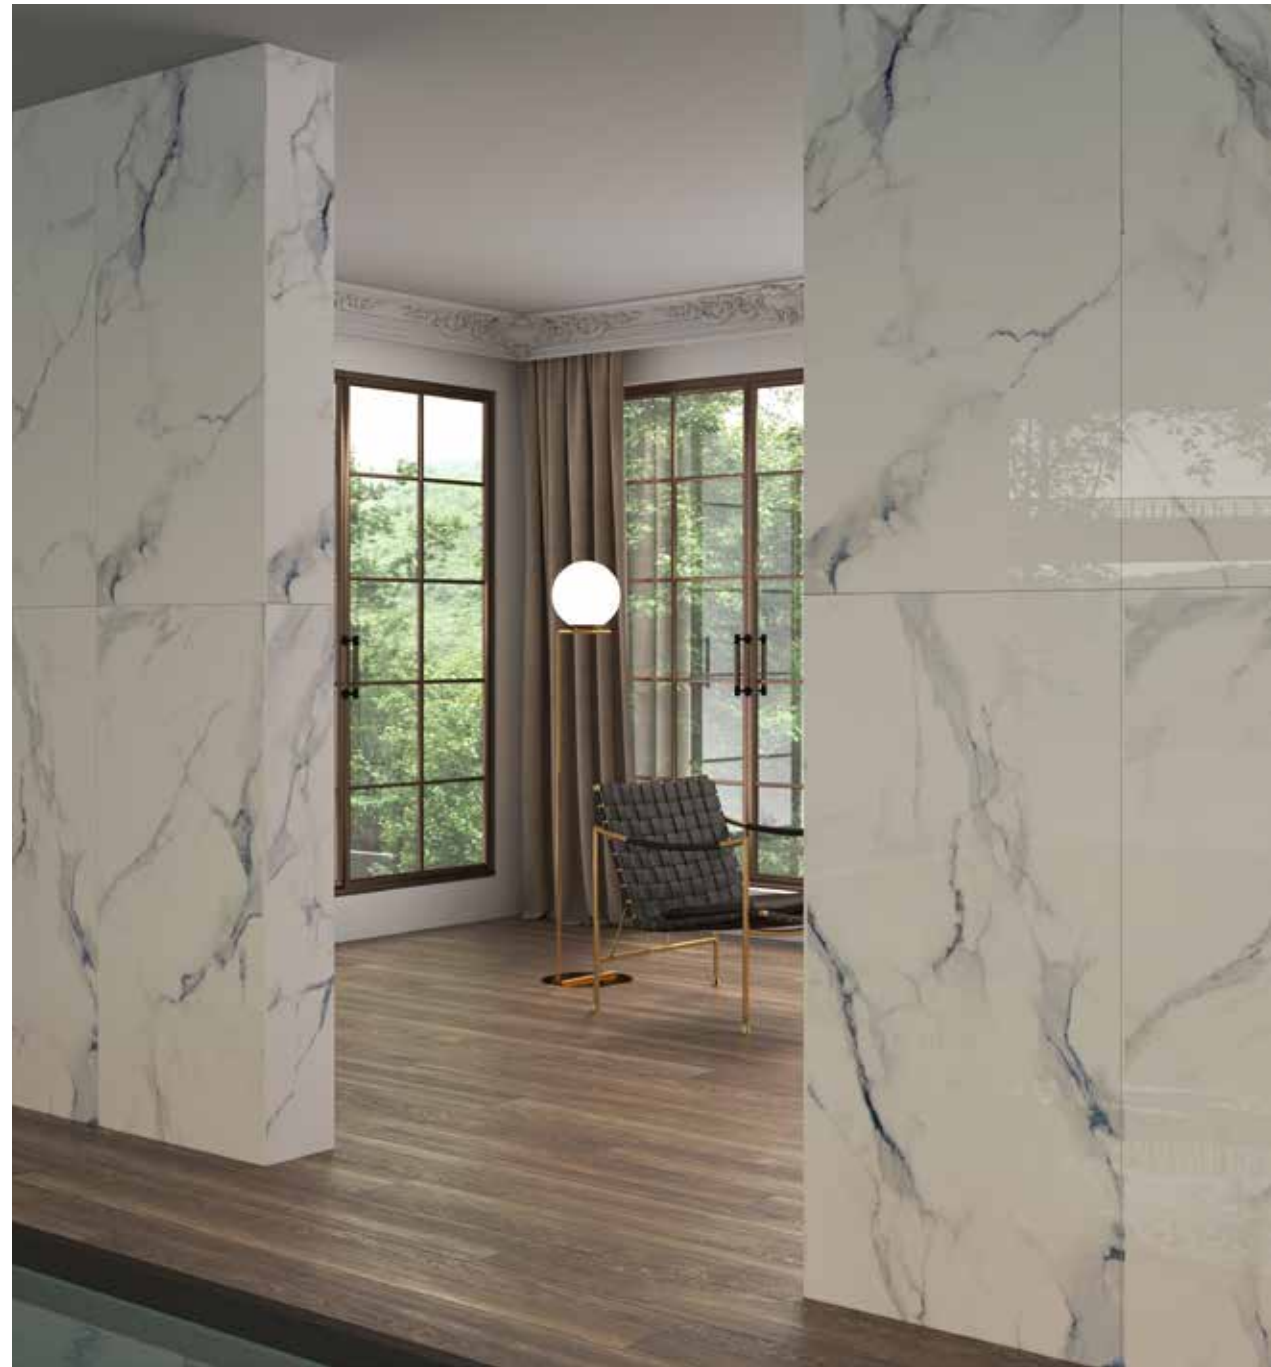

STONETECH LIGHT

5 FACES 60 X 120 MATT

5 F A C E S

VETRO BLUE

5 FACES 60 X 120 POLISHED

5 F A C E S

VETRO GOLD

5 FACES 60 X 120 POLISHED

5 F A C E S

VIENNA

4 FACES 60 X 120 POLISHED

4 F A C E S

80 x 80 cm

ARCO

67

AMETIS