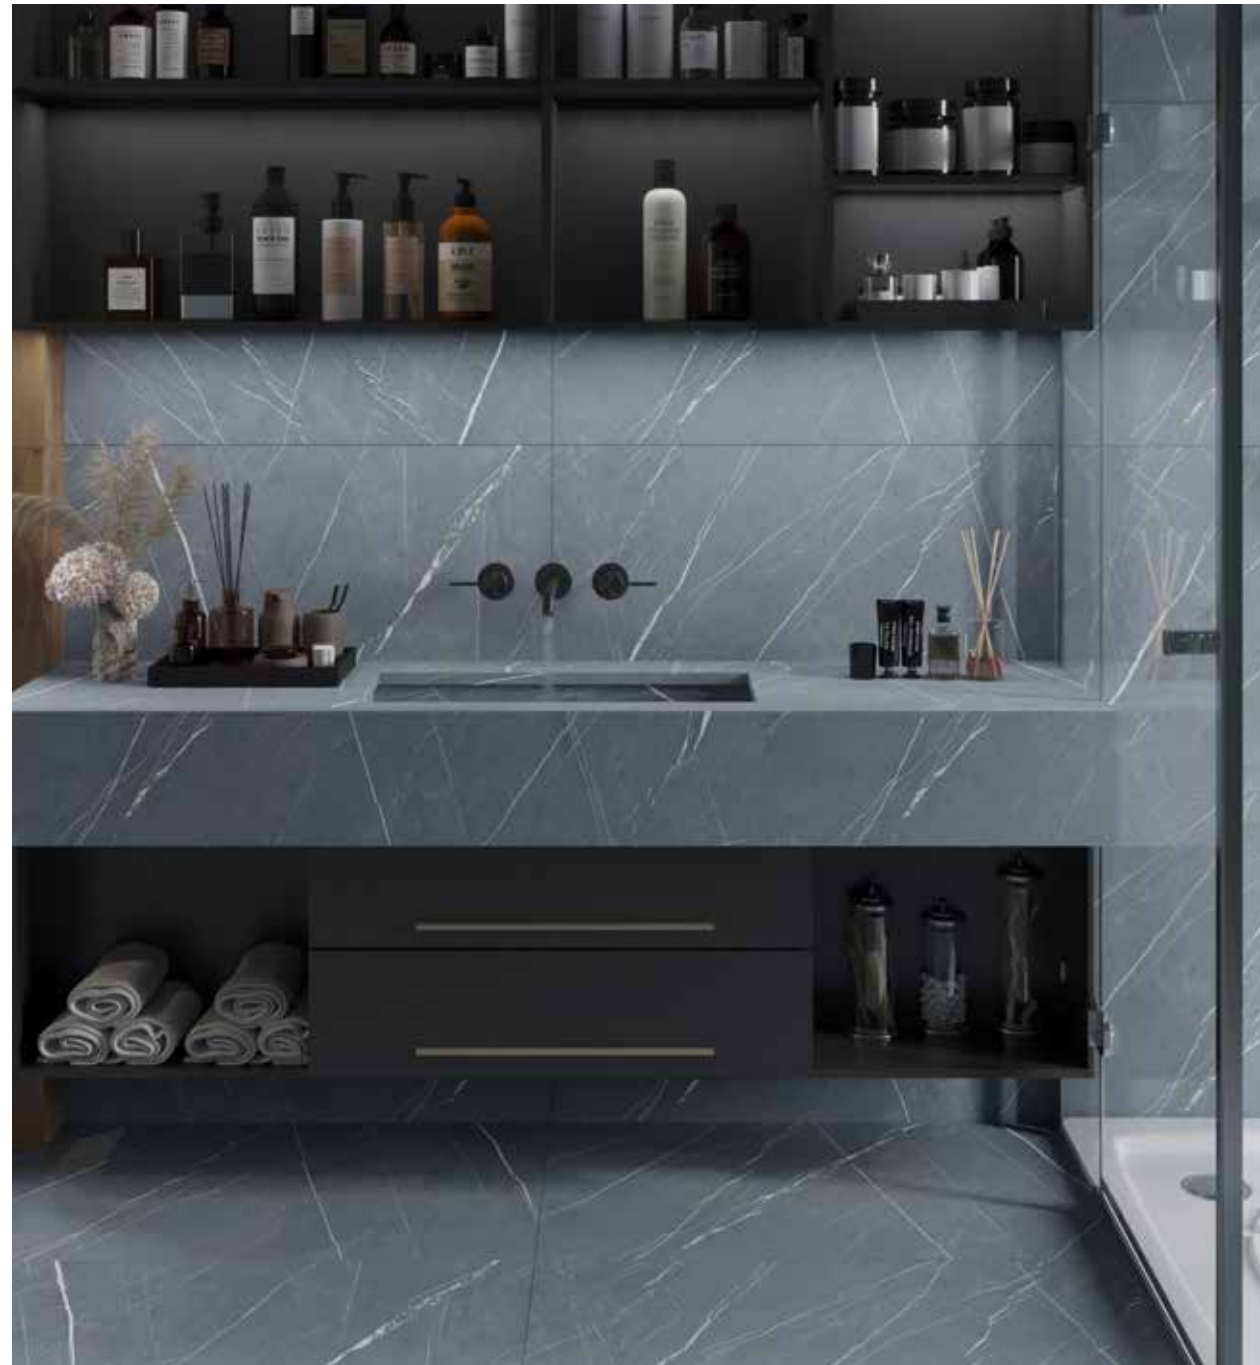

PIETRA
DARK GRAY

4 FACES 60 X 120 POLISHED

4 F A C E S

PIETRA
LIGHT GRAY

4 FACES 60 X 120 POLISHED

4 F A C E S

PURE

4 FACES 60 X 120 POLISHED