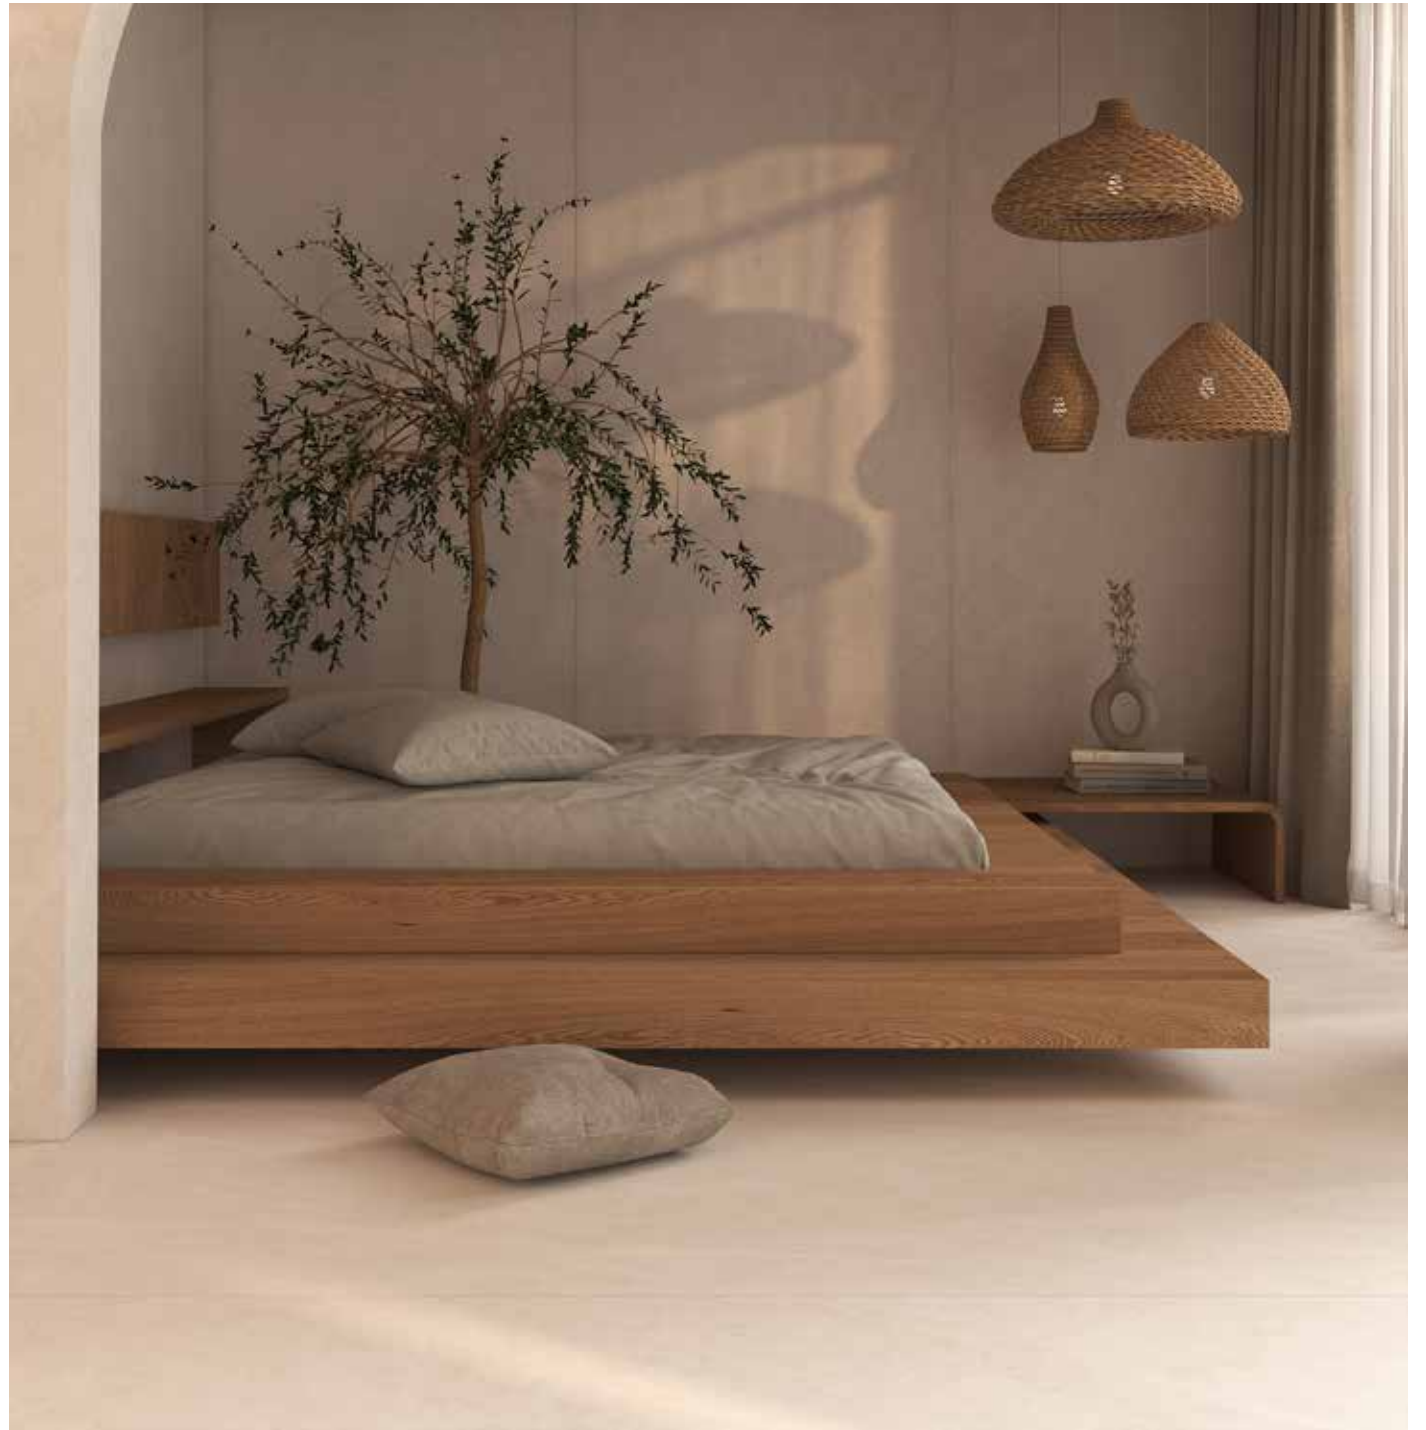

SANTINO

Porcelain Tile
Polished
8 Faces
120 × 270