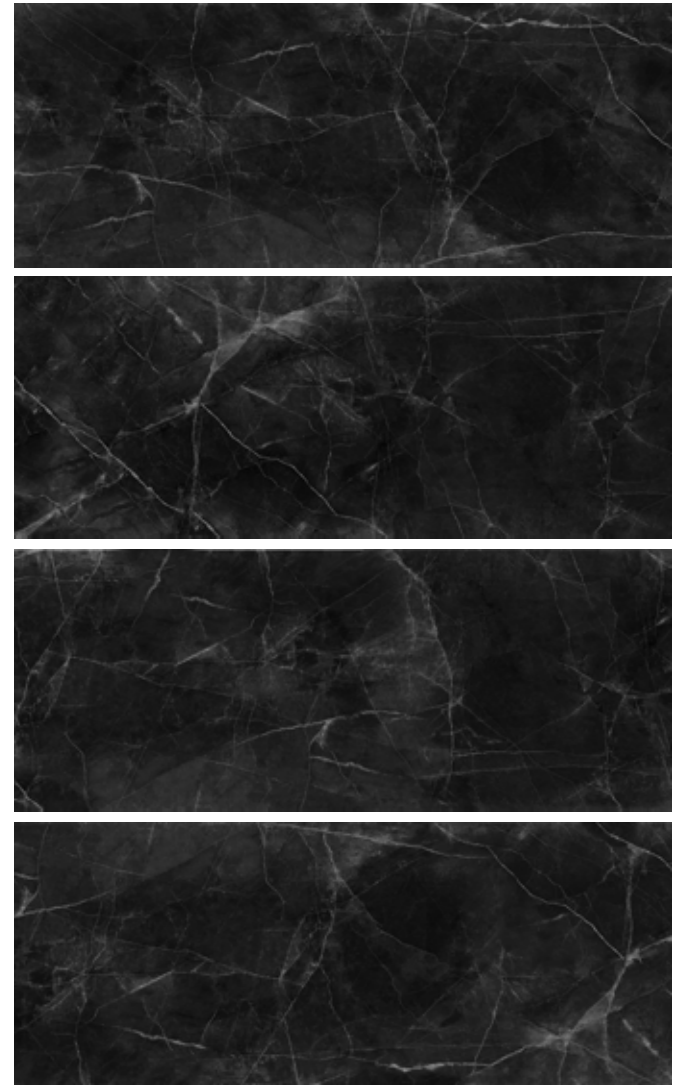

# LIVERNO

Porcelain Tile  
Polished  
6 Faces  
120 × 300

LUCID  
ONYX

Porcelain Tile  
Polished  
4 Faces  
120 × 300

MAXIM  
GRAY

Porcelain Tile  
Polished  
4 Faces  
120 × 300

MAXIM  
GOLD  
Bookmatch

Porcelain Tile  
Polished  
2 Faces  
120 × 300