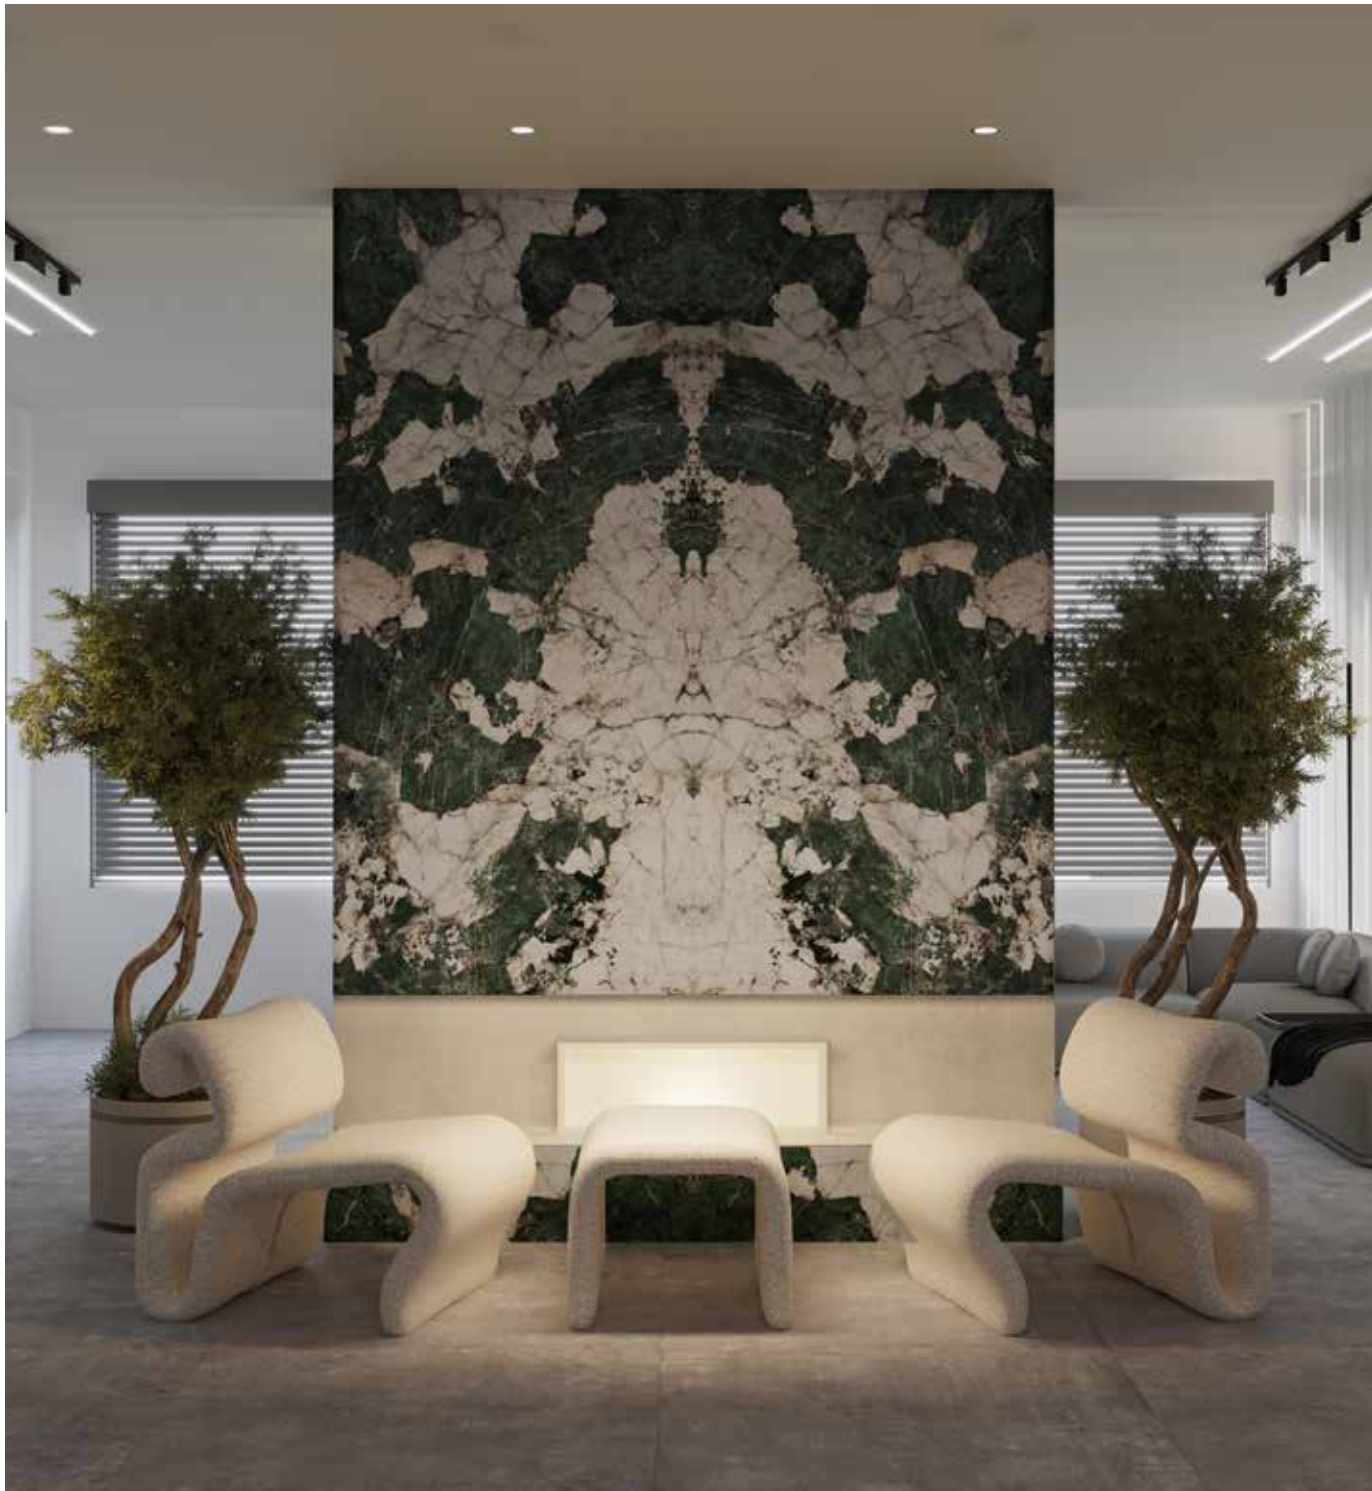

EMERALD GREEN

Bokmatch

Porcelain Tile
Polished
2 Faces
160 × 320