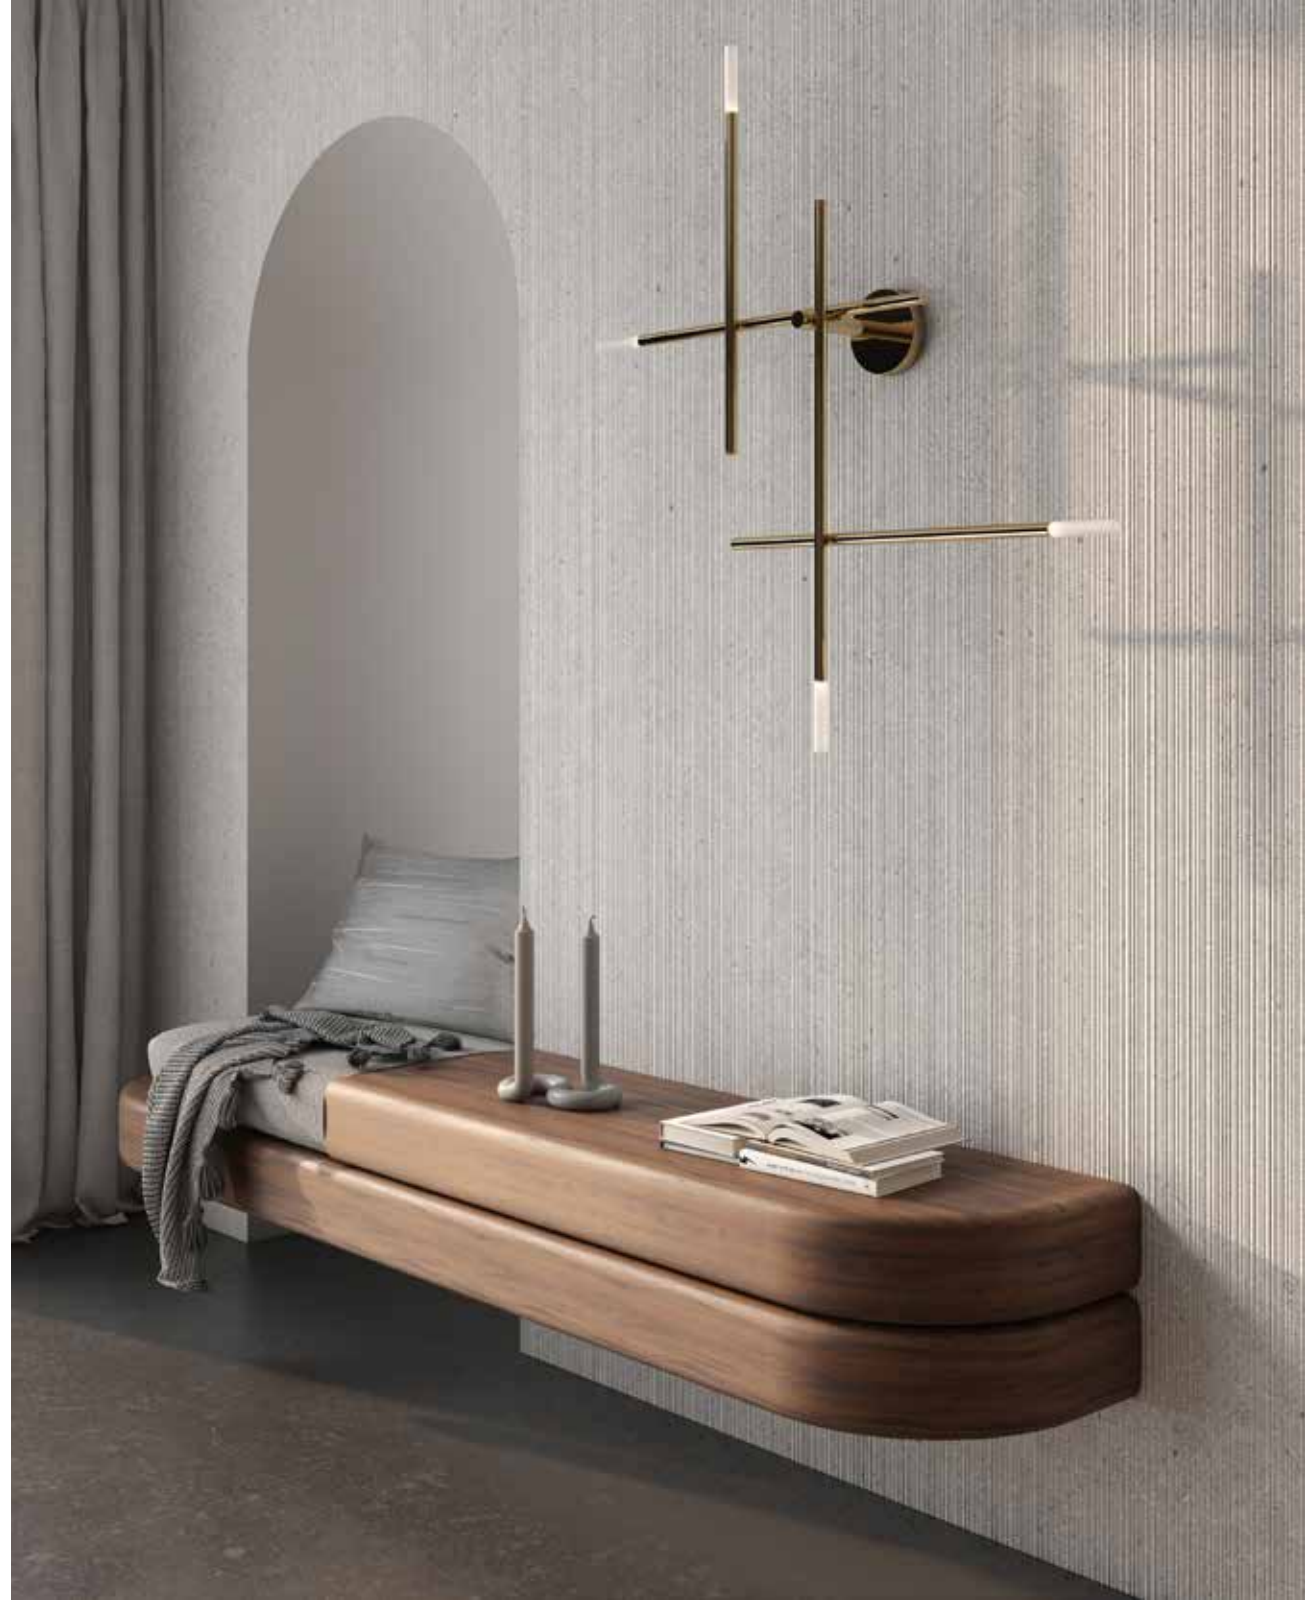

# CARRARA

Porcelain Tile  
Matt - Punch - Carving  
4 Face  
120 × 300

CEPPO  
DARK

Porcelain Tile  
Matt - Punch - Carving  
6 Face  
120 × 300

CEPPO  
LIGHT

Porcelain Tile  
Matt - Punch - Carving  
6 Face  
120 × 300