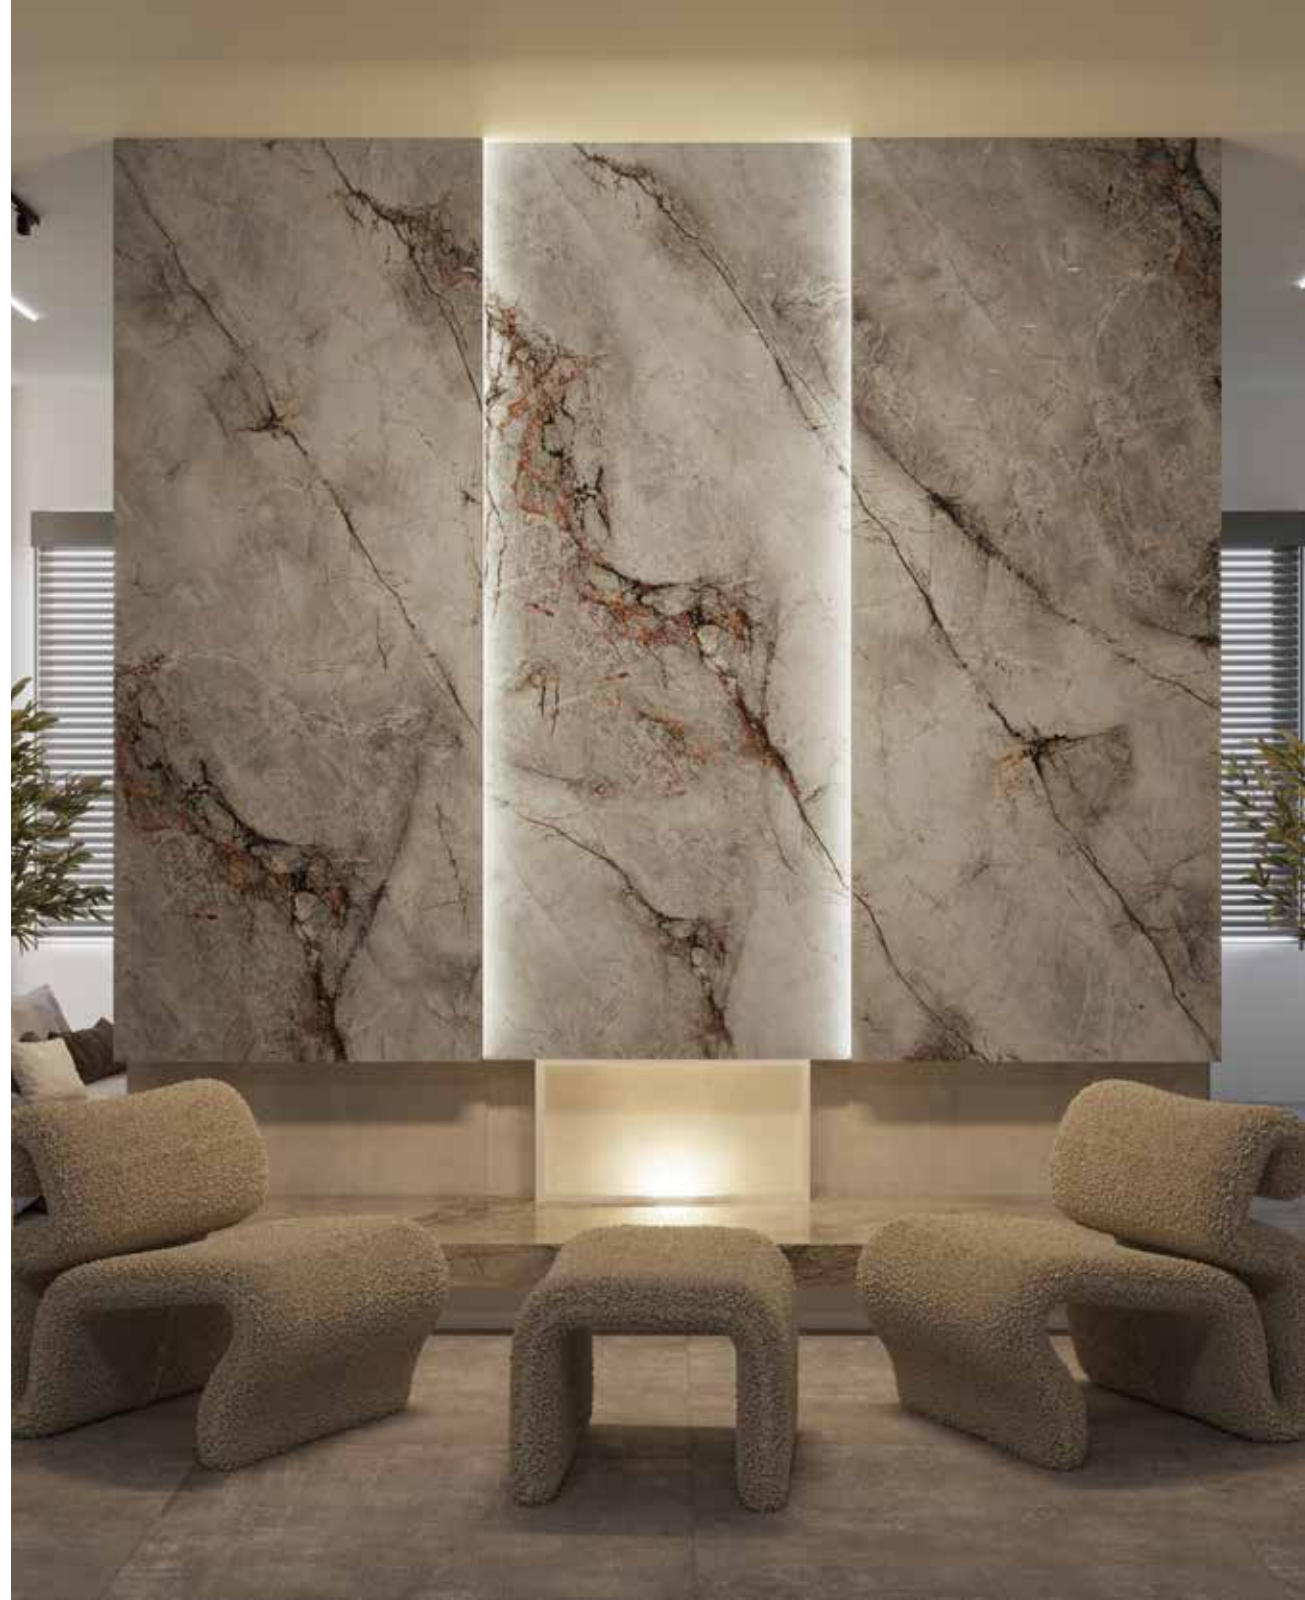

SILVERN

Porcelain Tile
Polished
4 Faces
120 × 300