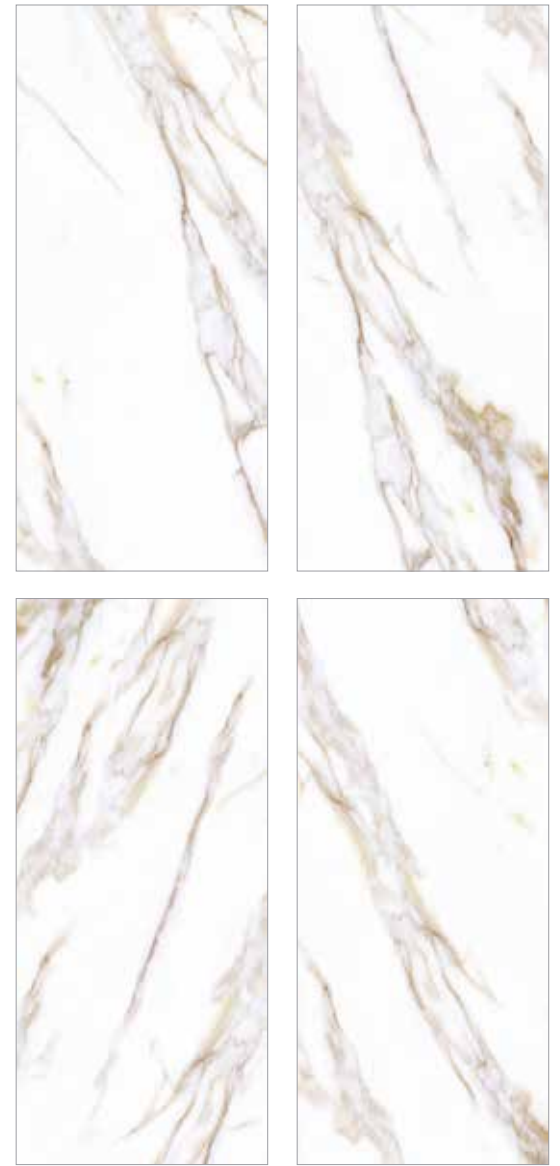

# ONYX PERLA

Porcelain Tile  
Polished  
6 Faces  
120 × 270

CALACATTA  
GOLD  
BOOKMATCH

Porcelain Tile  
Polished  
2 Faces  
120 × 270

CALACATTA  
GOLD

Porcelain Tile  
Polished  
4 Faces  
120 × 270

PIETRA  
DARK  
GRAY