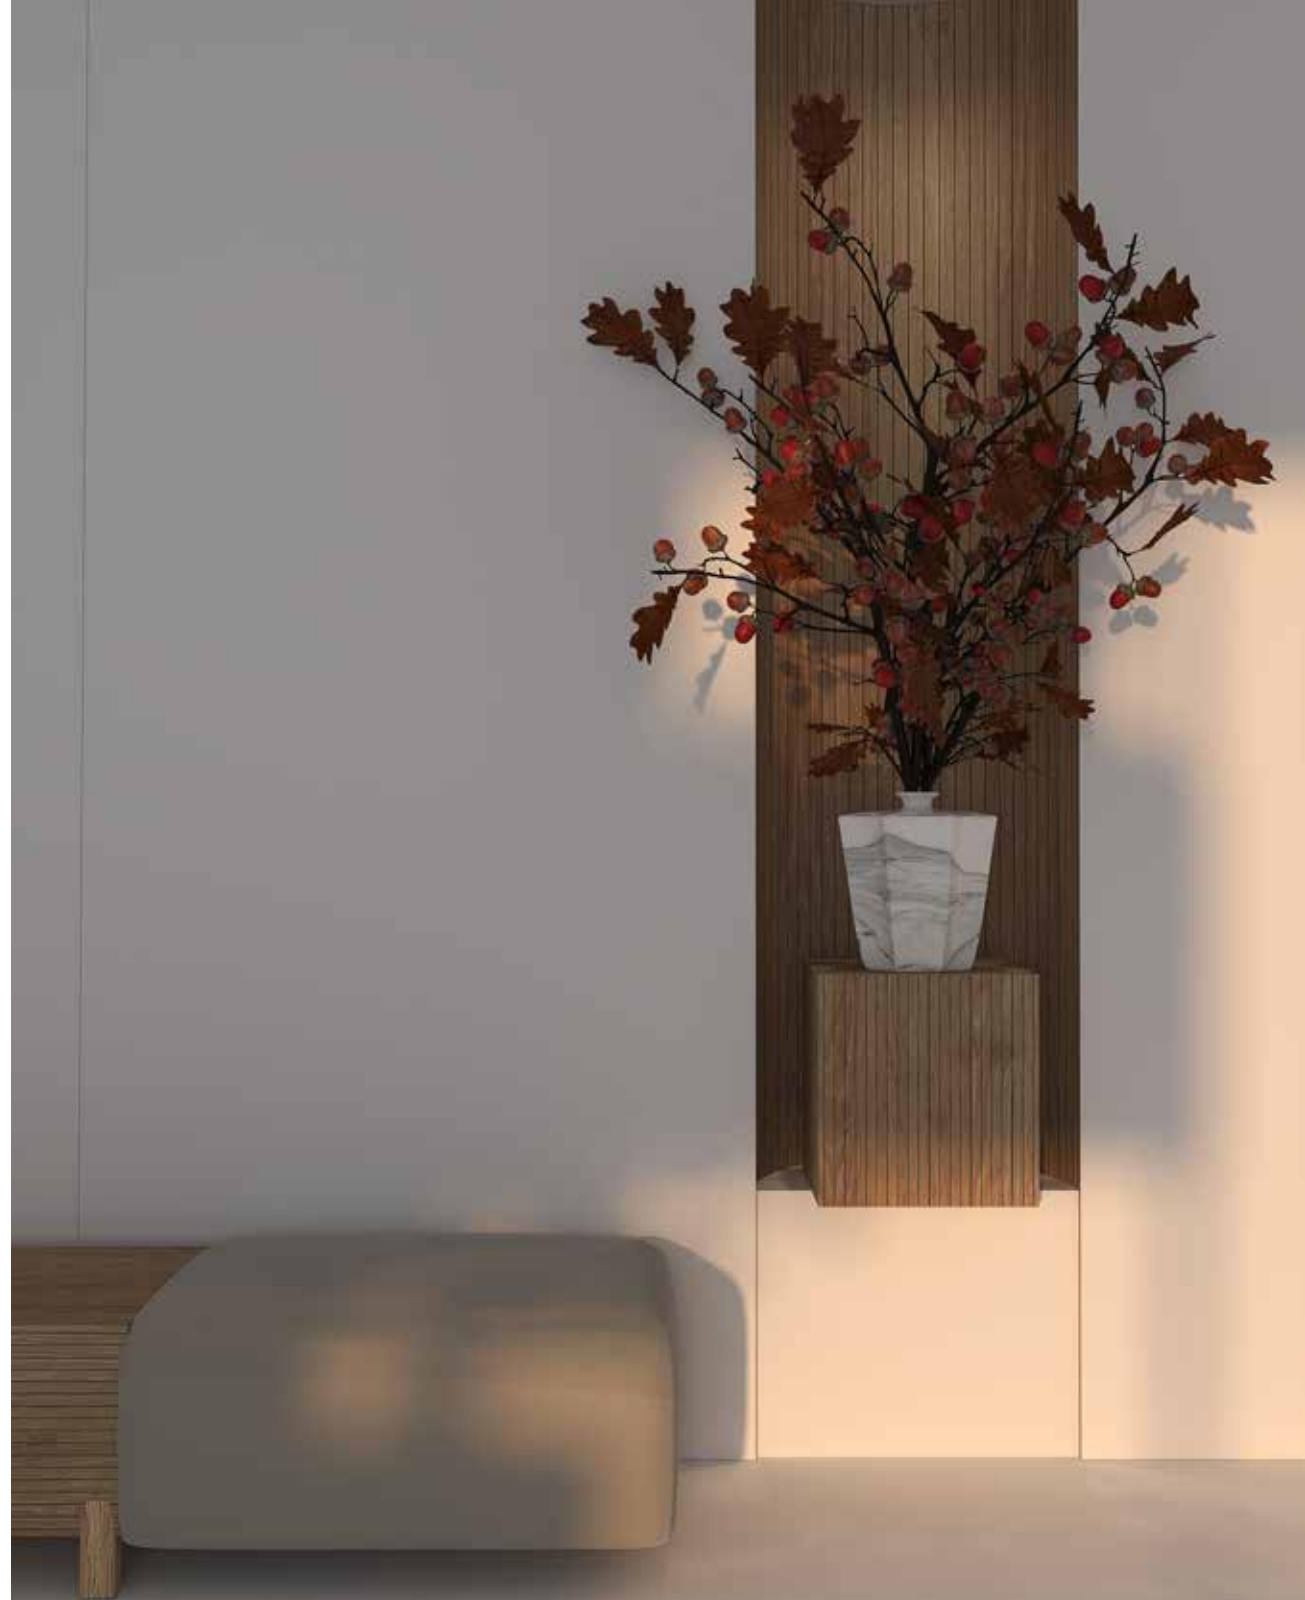

SUPER WHITE

Porcelain Tile
Matt
1 Face
120 × 300