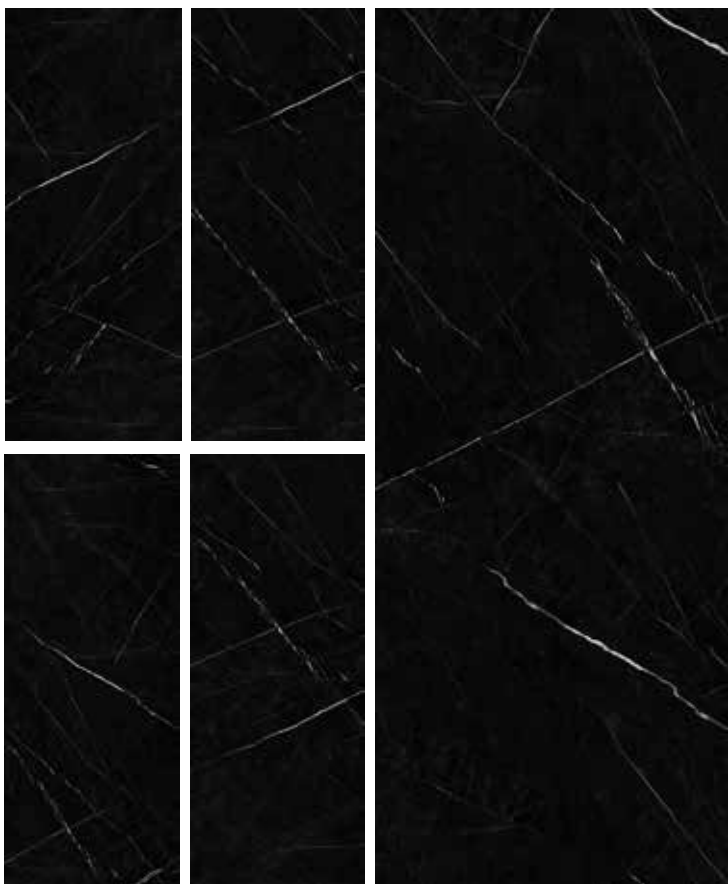

PIETRA BLACK

Porcelain Tile
Matt, Color Body
5 Faces
120 × 300