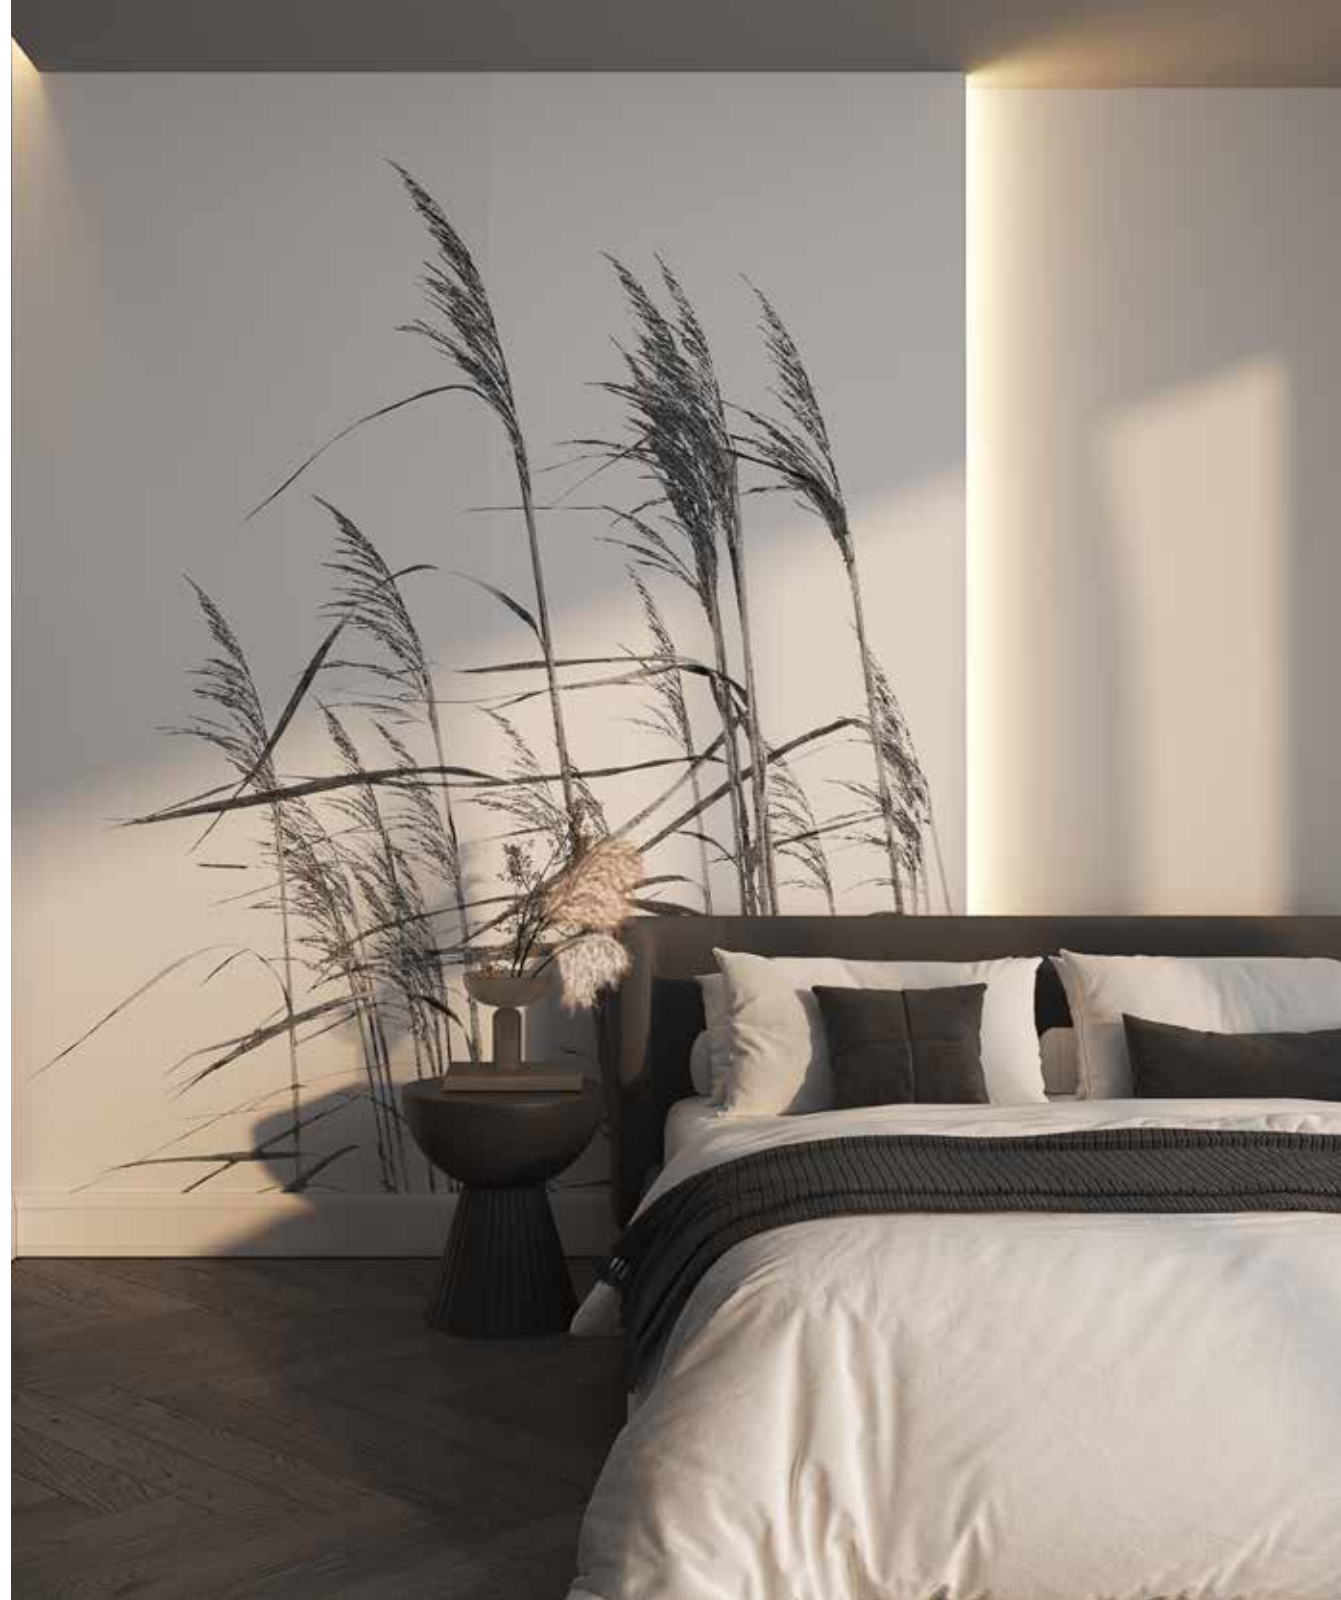

# FLORIAN

Porcelain Tile  
Dry Technical  
1 Face  
120 × 300

JASMIN

Porcelain Tile  
Dry Technical  
2 Faces  
120 × 300

LAVAN  
Bookmatch

Porcelain Tile  
Dry Technical  
2 Faces  
120 × 300

MERLIN

Porcelain Tile  
Dry Technical  
2 Face  
120 × 300