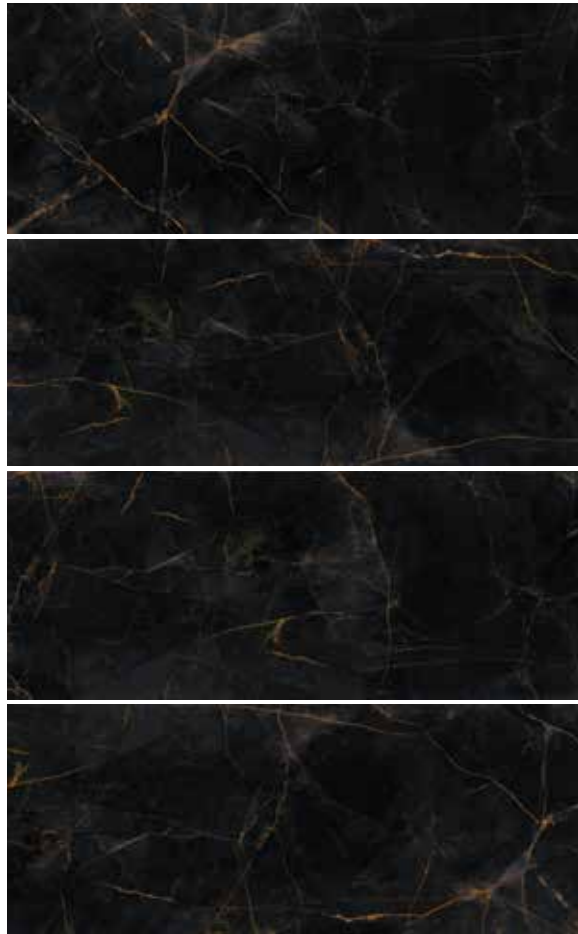

# LIVERNO

Porcelain Tile  
Polished  
6 Faces  
120 × 300

LUCID  
ONYX

Porcelain Tile  
Polished  
4 Faces  
120 × 300

MAXIM  
GRAY

Porcelain Tile  
Polished  
4 Faces  
120 × 300

MAXIM  
GOLD  
Bookmatch

Porcelain Tile  
Polished  
2 Faces  
120 × 300