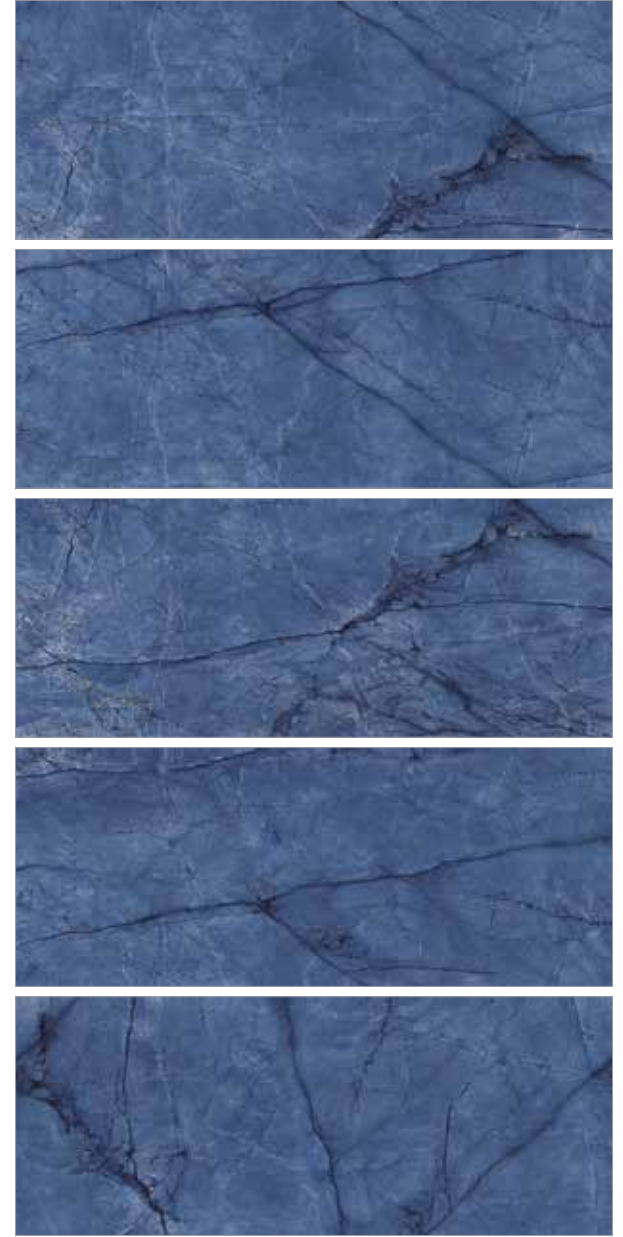

TIFFANY

Porcelain Tile
Polished
5 Faces
120 × 300