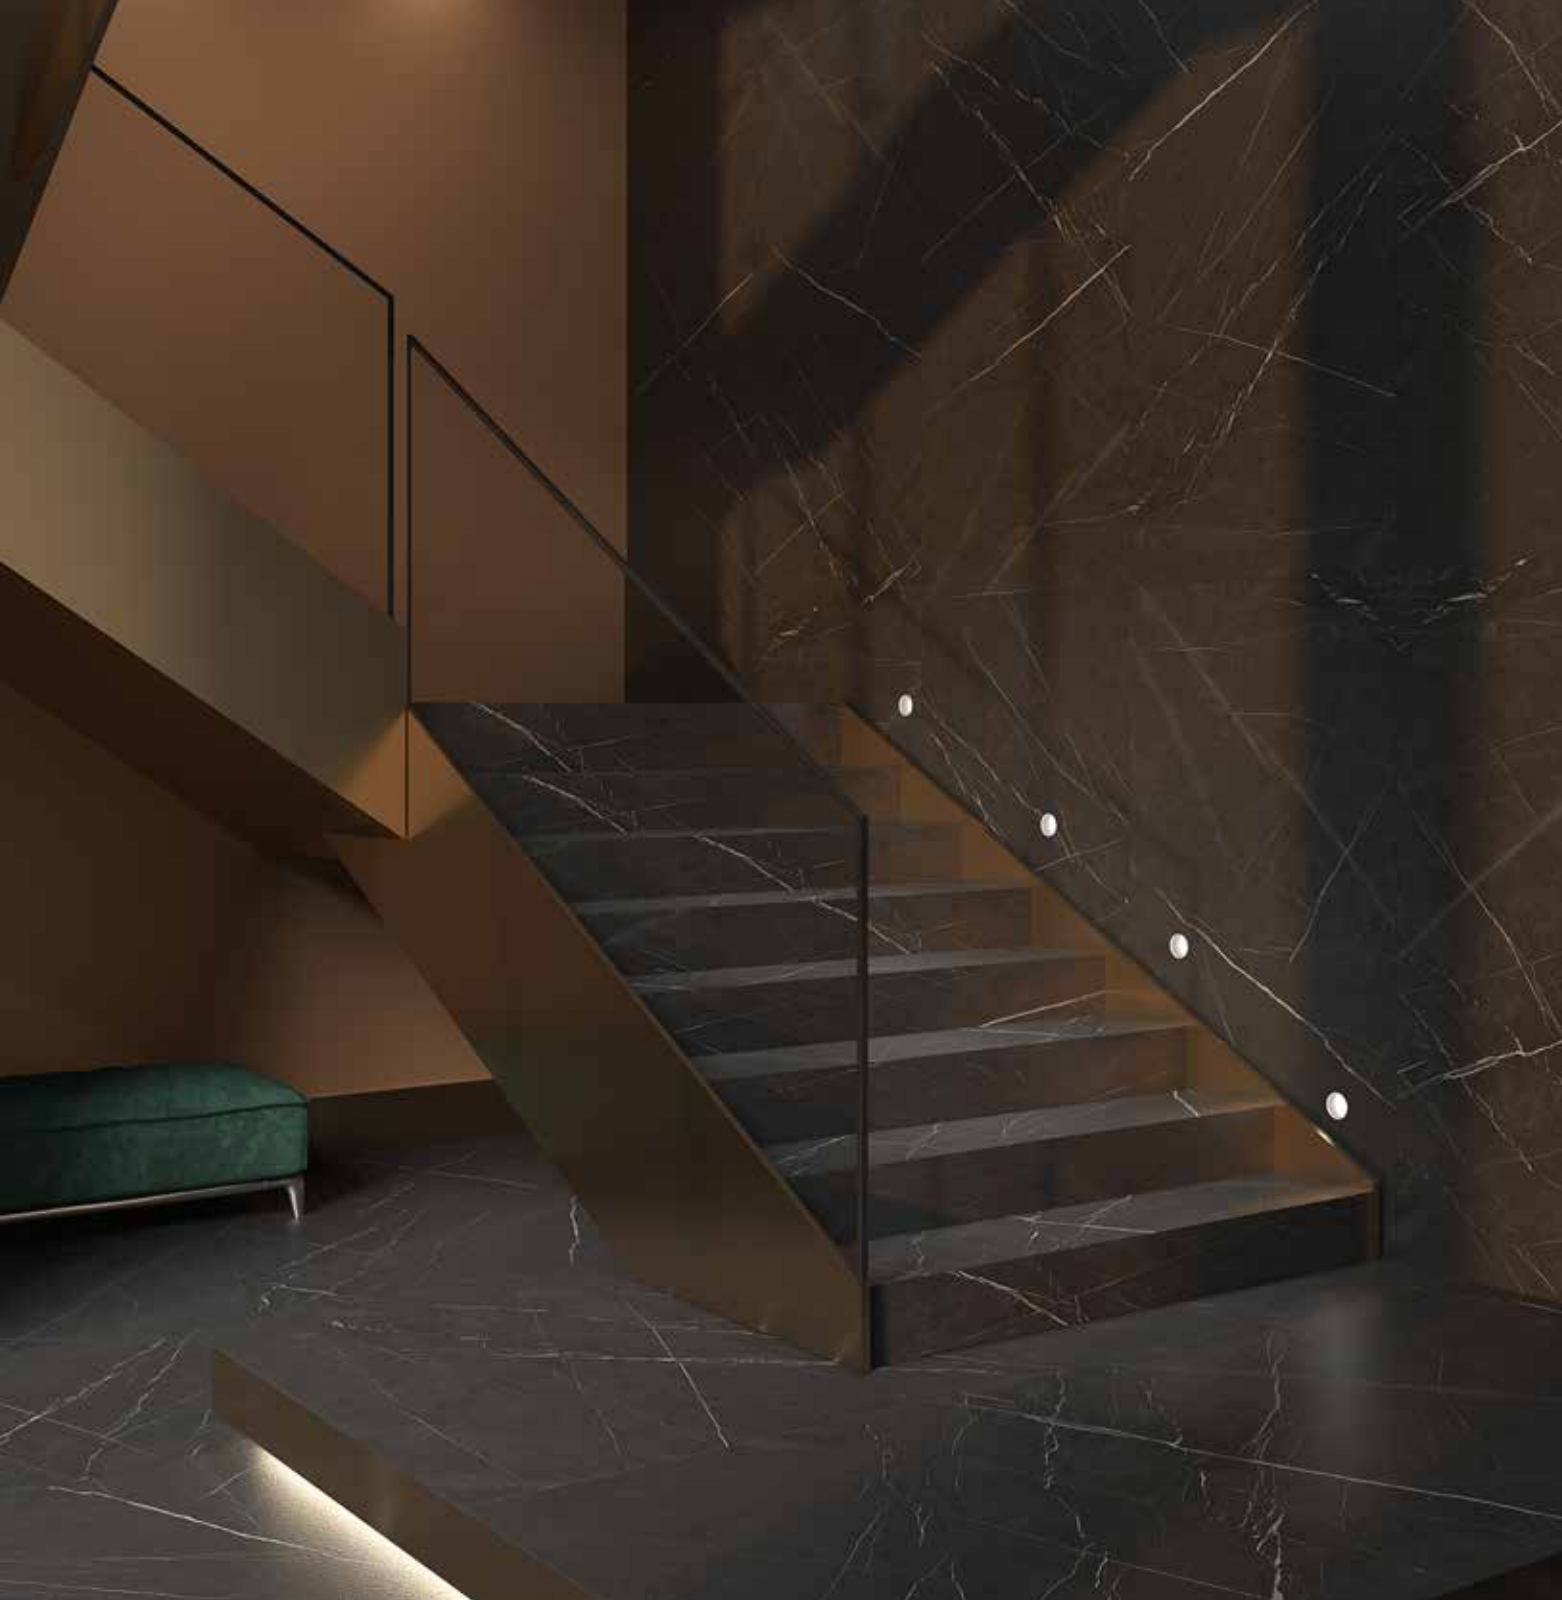

# ONYX PERLA

Porcelain Tile  
Polished  
6 Faces  
120 × 270

CALACATTA  
GOLD  
BOOKMATCH

Porcelain Tile  
Polished  
2 Faces  
120 × 270

CALACATTA  
GOLD

Porcelain Tile  
Polished  
4 Faces  
120 × 270

PIETRA  
DARK  
GRAY