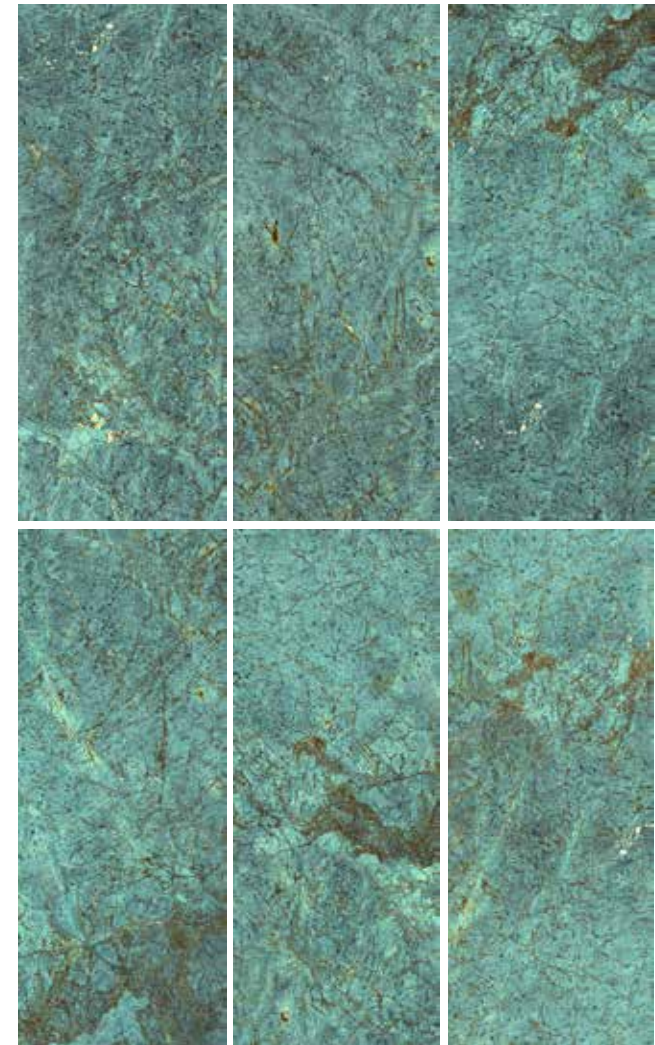

# AMBER LINE

Porcelain Tile  
Dry Technical  
1 Faces  
120 × 270

120 x 300

POLISHED

**120×300**  
*POLISHED*

AMAZNOITE	73
LIVERNO	75
LUCID ONYX	77
MAXIM GRAY	78
MAXIM GOLD <small>Bookmatch</small>	80
MAXIM GOLD	81
MAXIM GREEN	82
MAXIM GREEN <small>Bookmatch</small>	83
MAXIM ROYAL <small>Bookmatch</small>	84
NEOLITH GOLD	86
NEOLITH GOLD <small>Bookmatch</small>	87
NEOLITH BLUE	88
NEOLITH BLUE <small>Bookmatch</small>	89
NEOLITH GREEN <small>Bookmatch</small>	90
ONYX PERLA	91
PIETRA BLACK	92
SILVERN <small>Bookmatch</small>	94
SILVERN	96
RAMA GRAY	98
STATUARIO	100
TIFFANY	102
VERDE STONE	104
VICTORIA	106