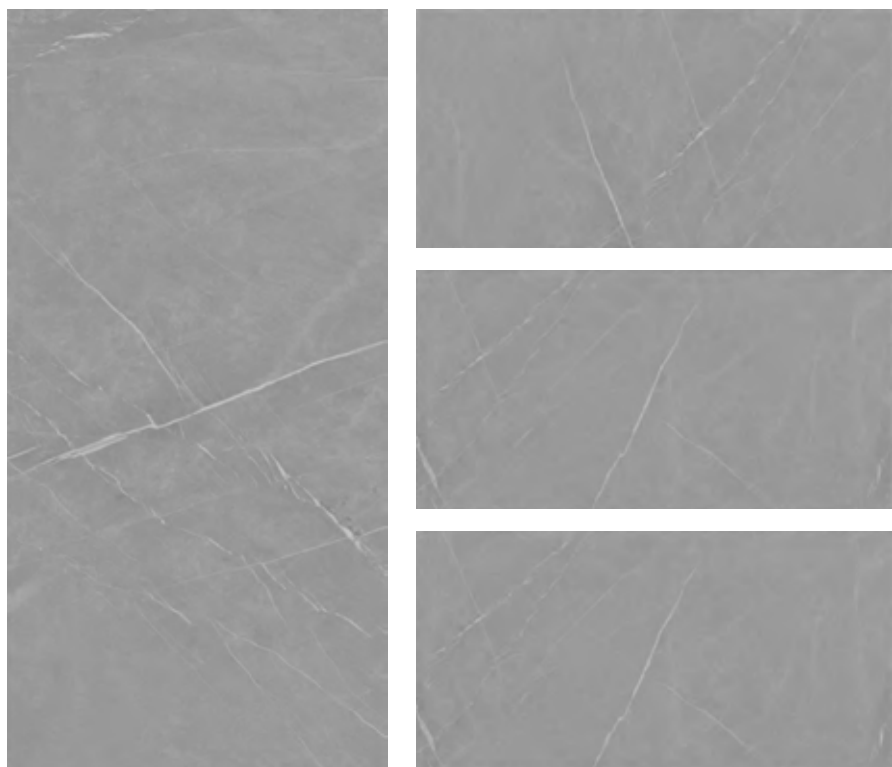

# ONYX PERLA

Porcelain Tile  
Polished  
6 Faces  
120 × 240

PANDA  
Bookmatch

Porcelain Tile  
Polished  
2 Faces  
120 × 240