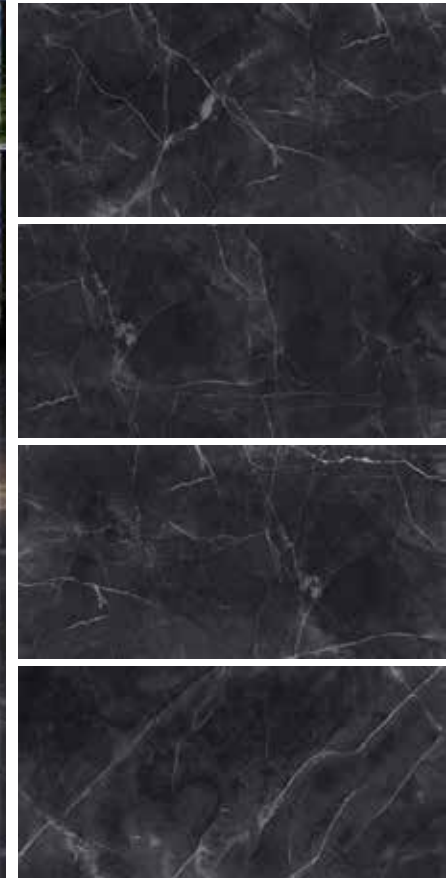

# MAXIM GOLD

Porcelain Tile  
Polished  
4 Faces  
120 × 240

MAXIM  
GOLD  
Bookmatch

Porcelain Tile  
Polished  
2 Faces  
120 × 240