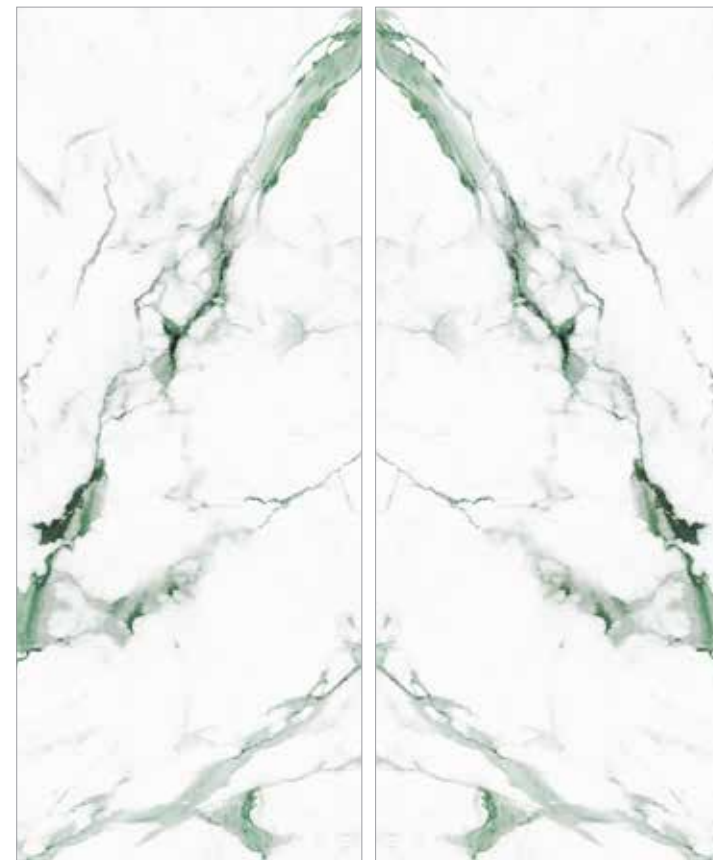

NEOLITH
GREEN
Bookmatch

Porcelain Tile
Polished
2 Faces
120 × 300