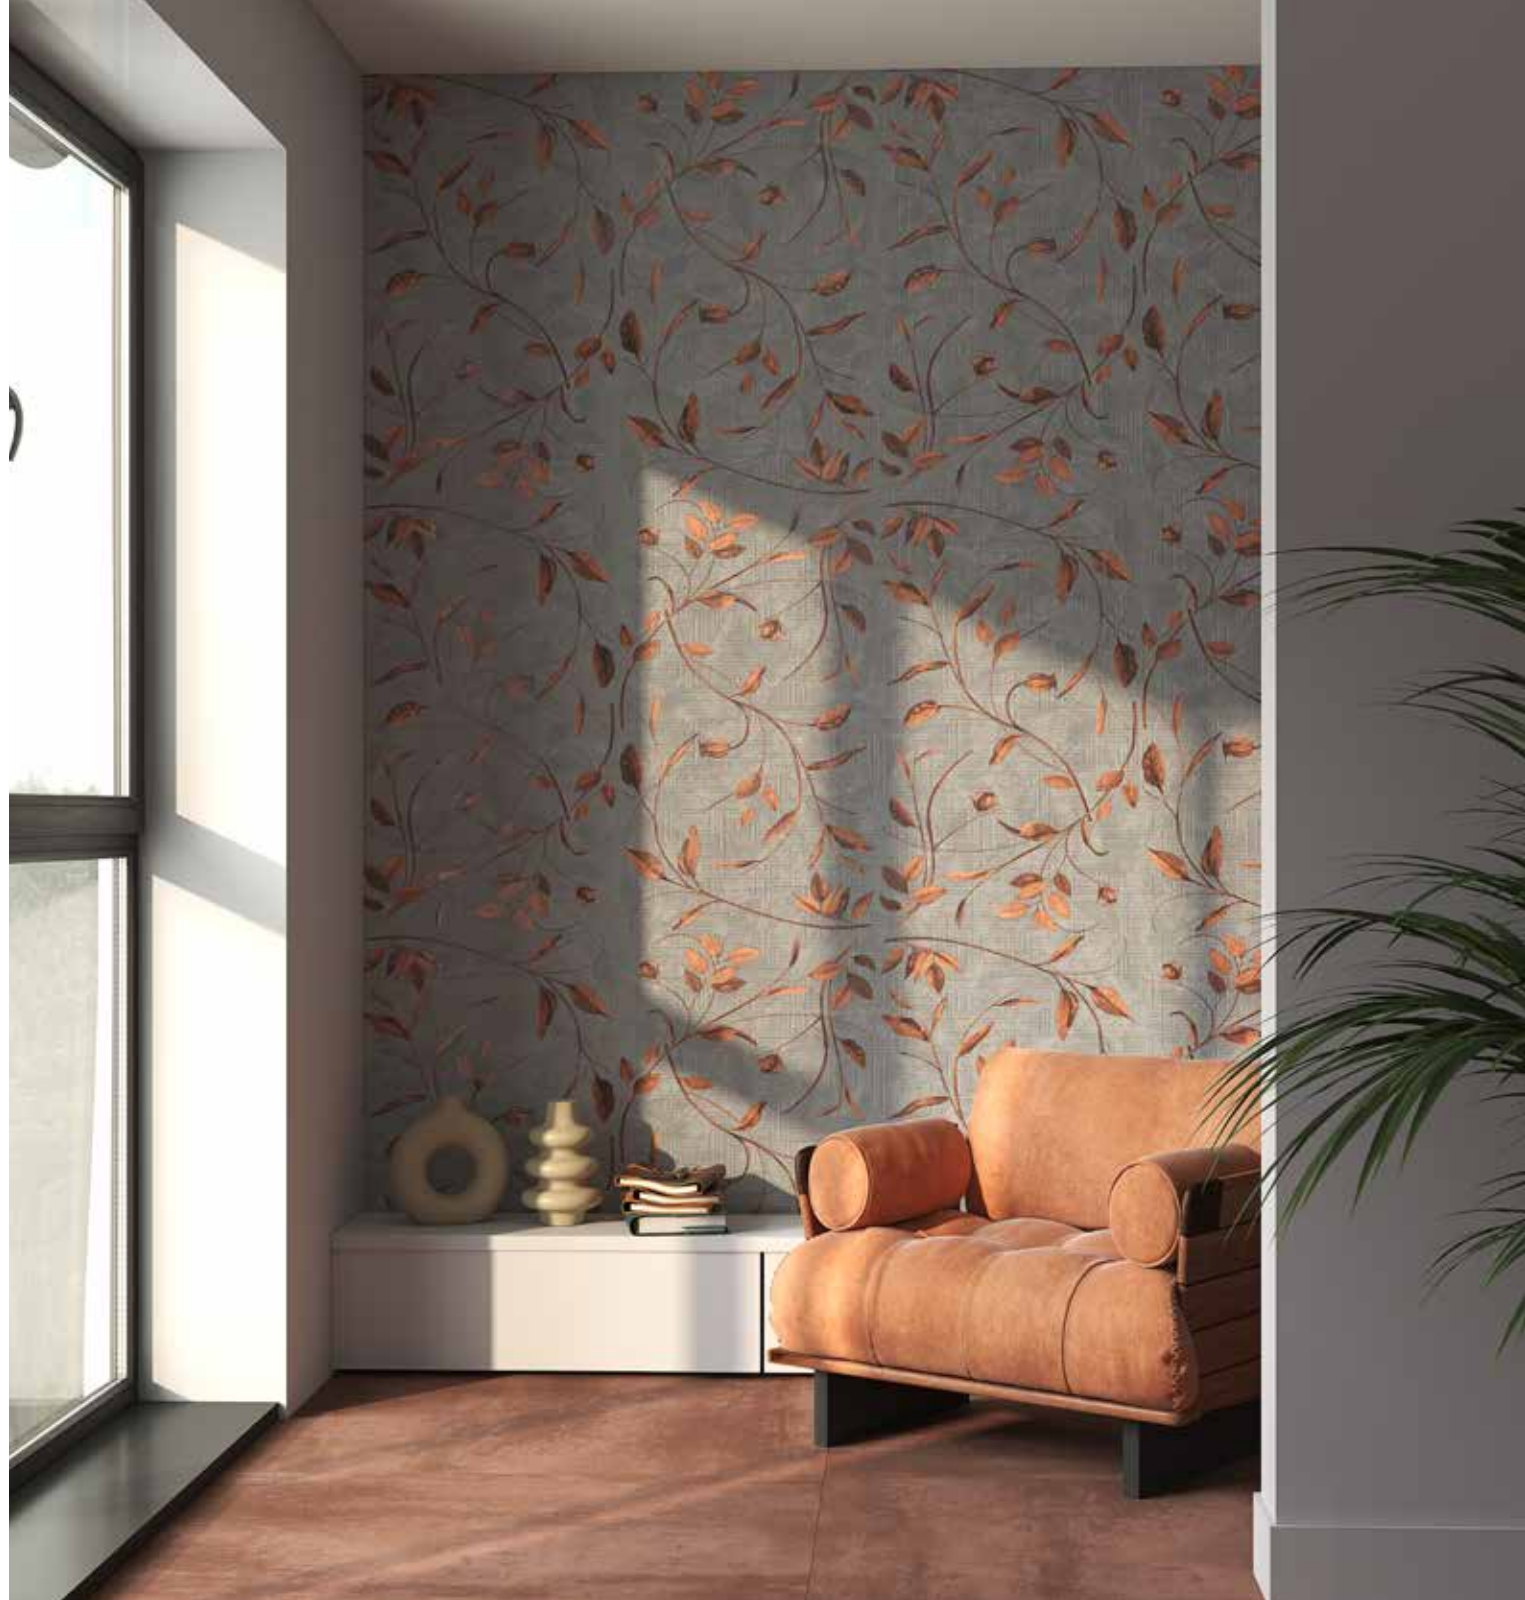

FLORIAN

Porcelain Tile
Dry Technical
1 Face
120 × 300