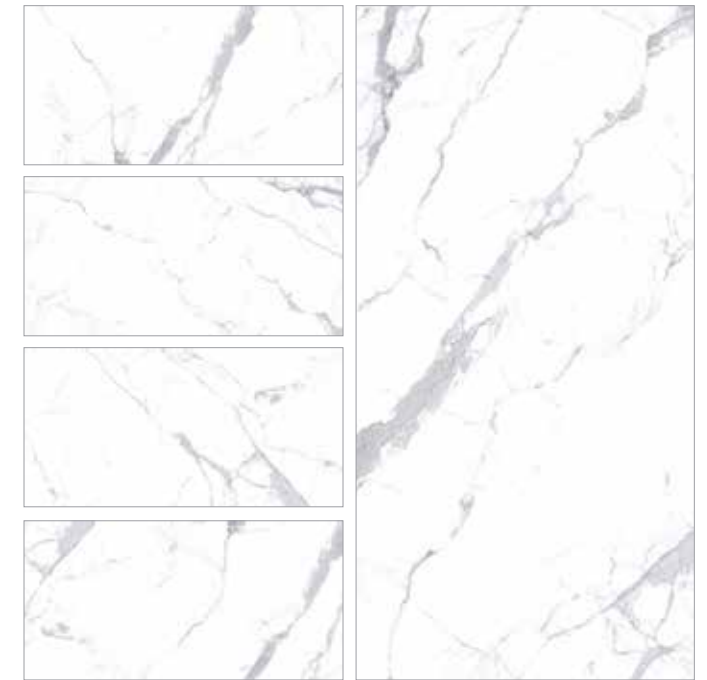

LOGAN

Porcelain Tile
Polished
5 Faces
80 × 160