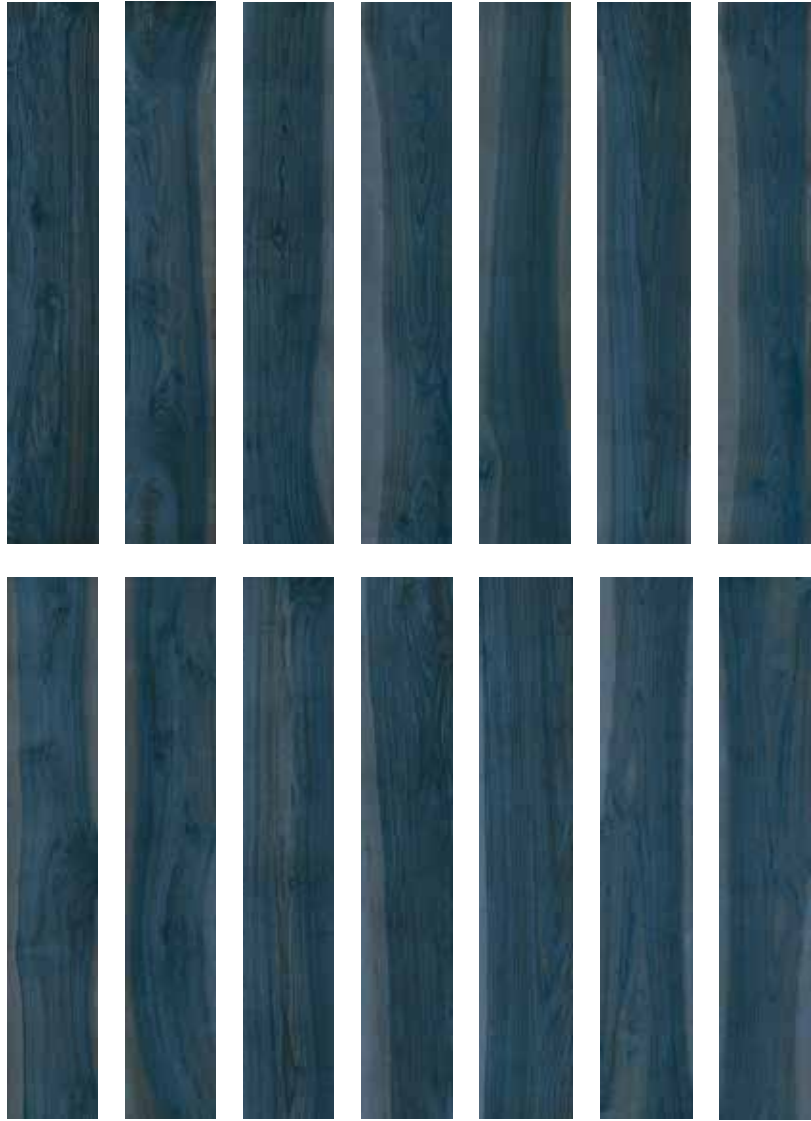

# ELEGANCE

Porcelain Tile  
Matt  
16 Faces  
20 × 120

NOVA

Porcelain Tile  
Matt  
14 Faces  
20 × 120