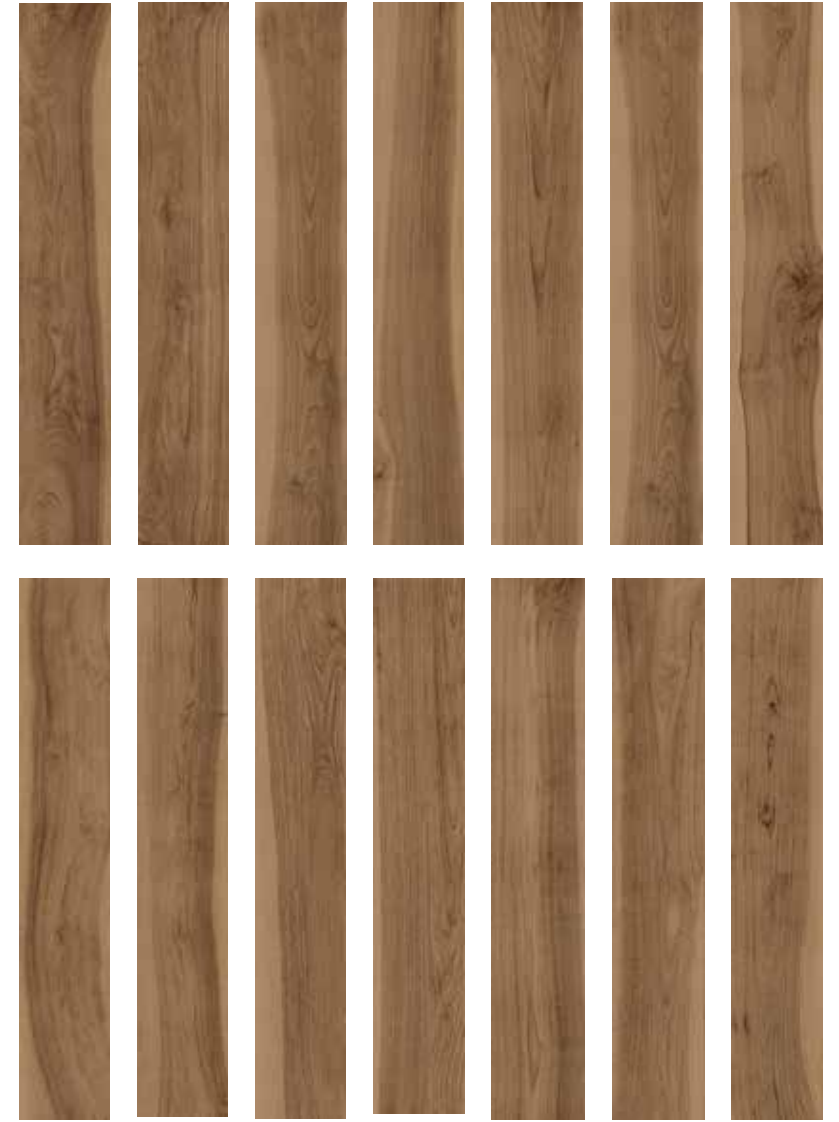

NOVA

Porcelain Tile
Matt
14 Faces
20 × 120