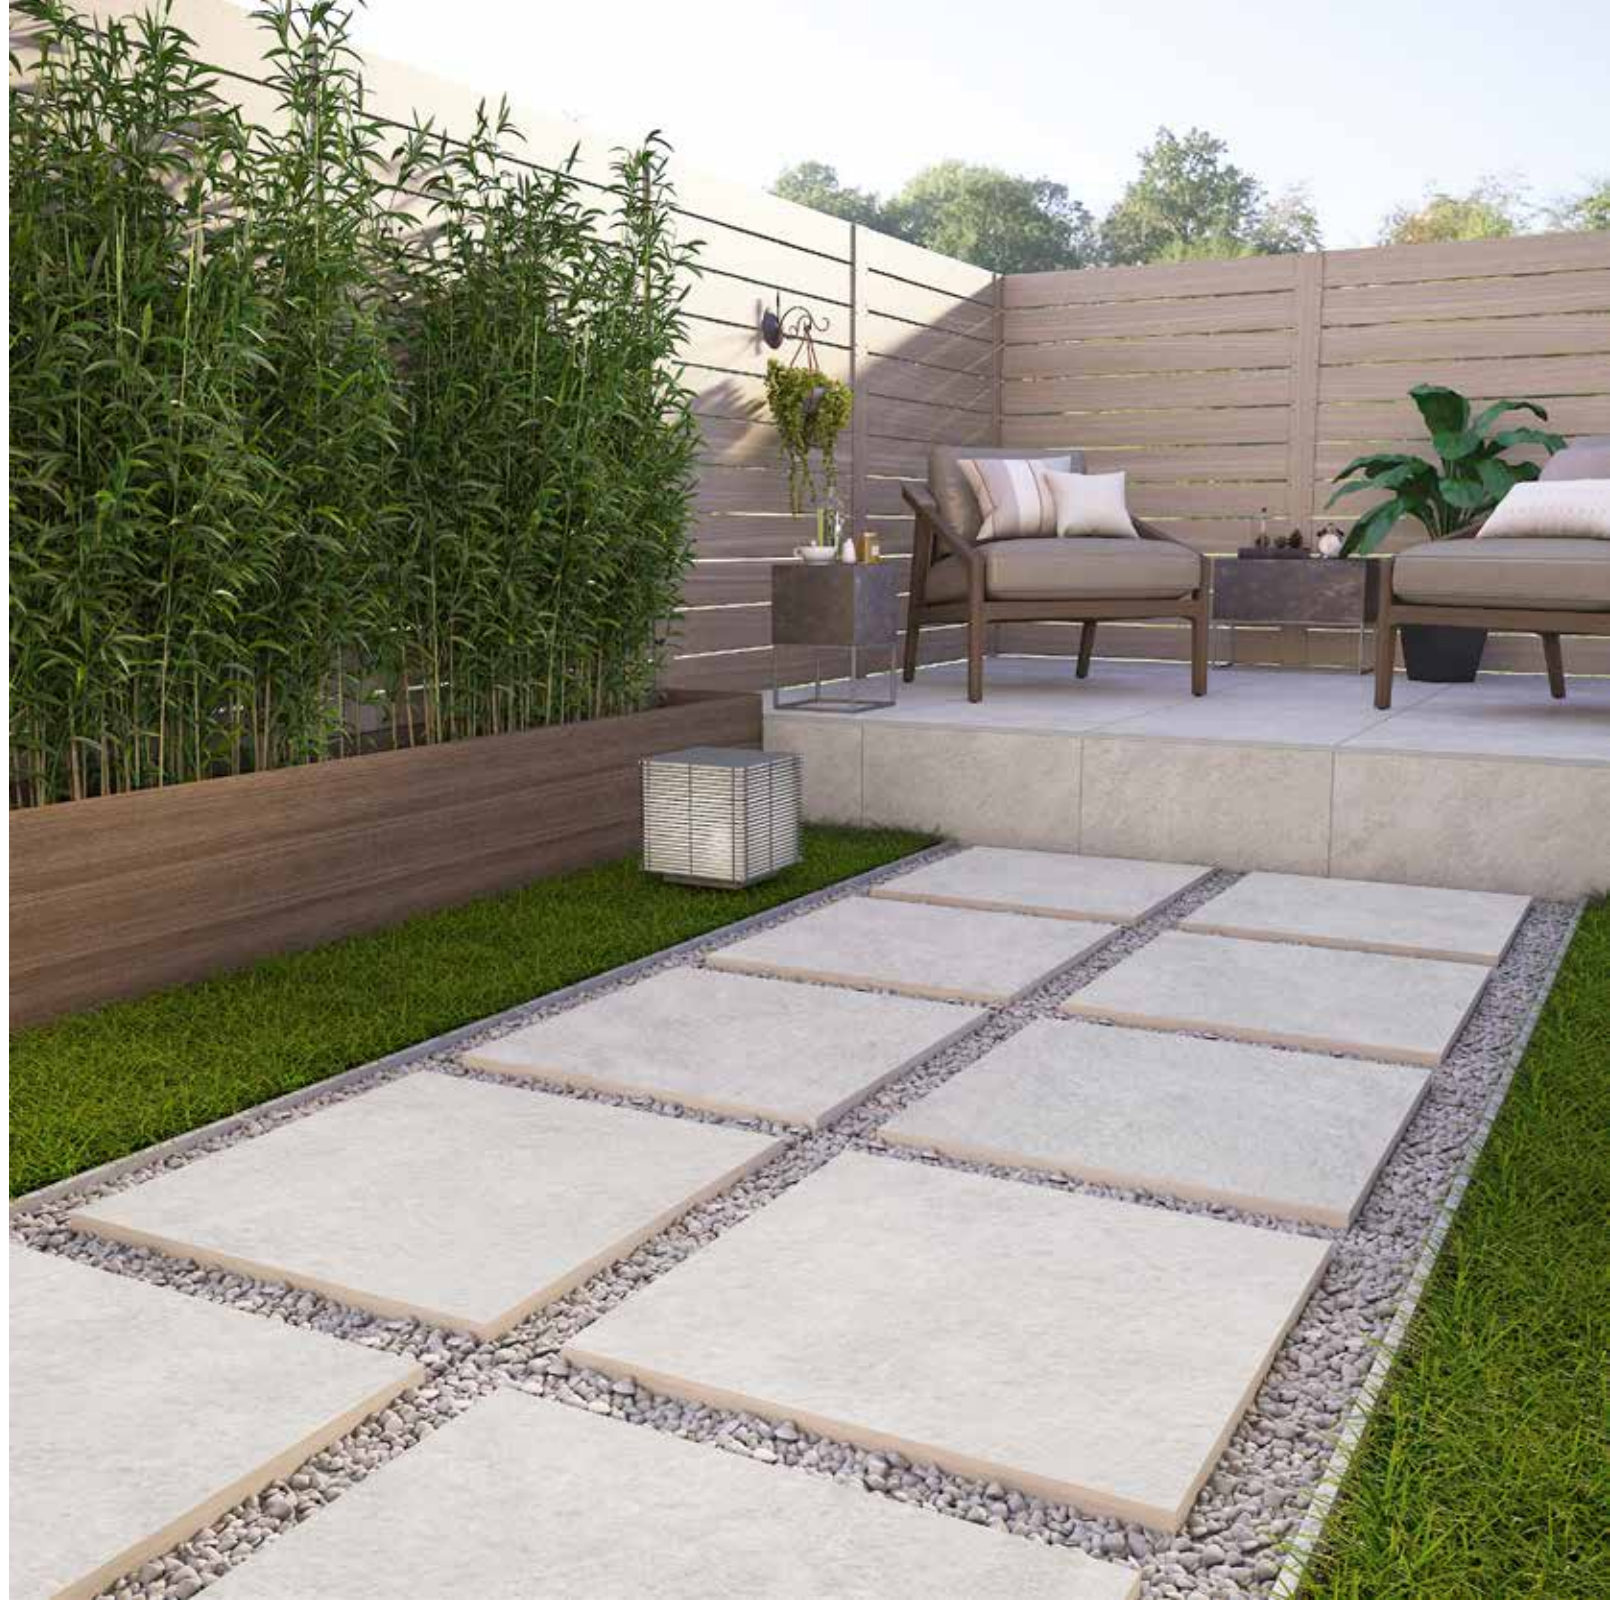

# LIME STONE

Porcelain Tile  
Matt  
Antiacid  
7 Faces  
40 × 40