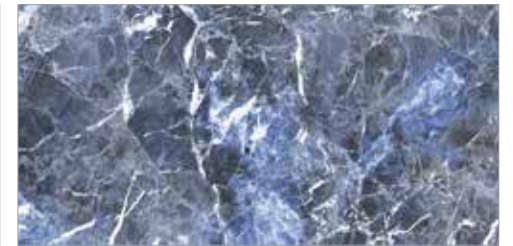

LUNAR | Porcelain Tile
Polished
5 Faces
80 × 160