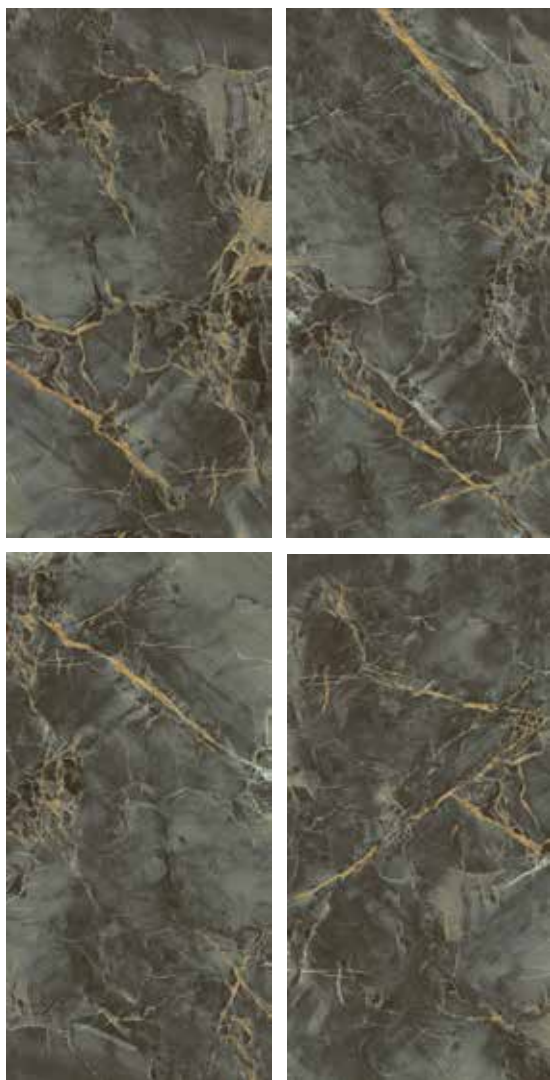

ARAN

Porcelain Tile
Polished
4 Faces
80 × 160