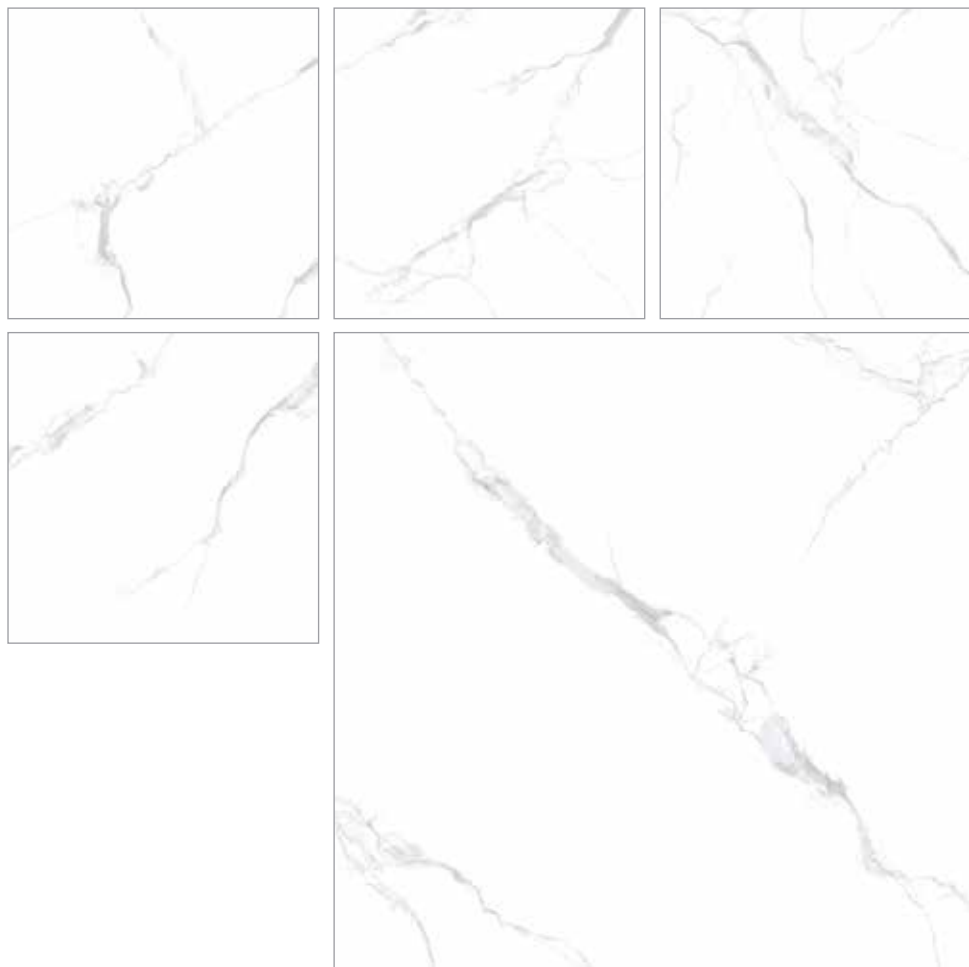

LUCA

Porcelain Tile
Polished
5 Faces
100 × 100