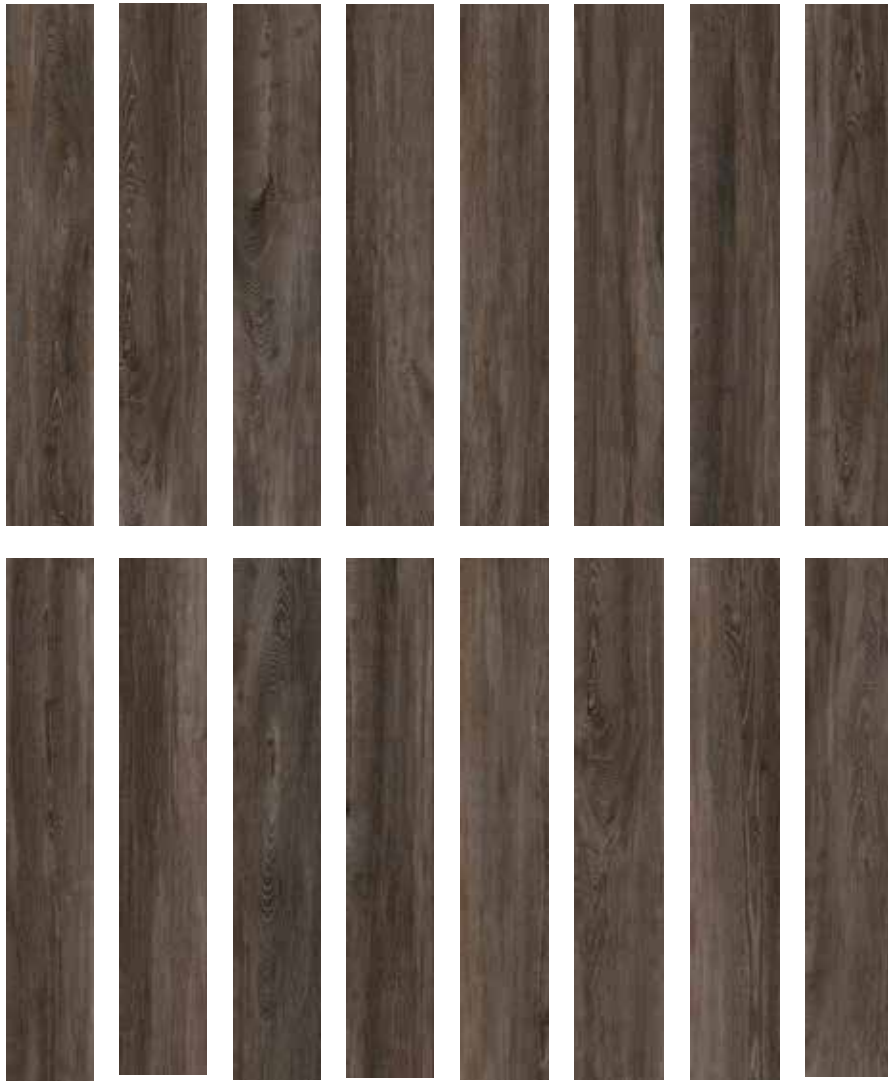

ELEGANCE

Porcelain Tile
Matt
16 Faces
20 × 120