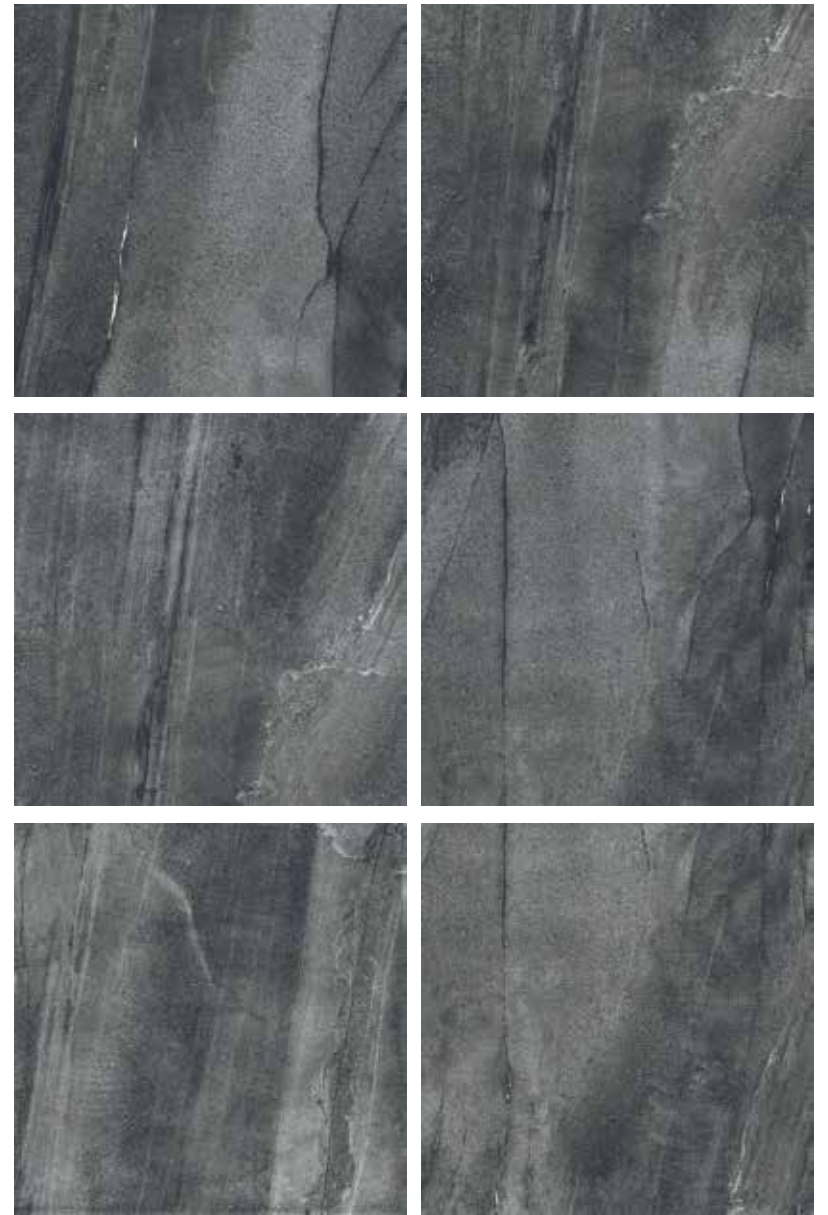

SUNSET

Porcelain Tile
Matt
6 Faces
60 x 60