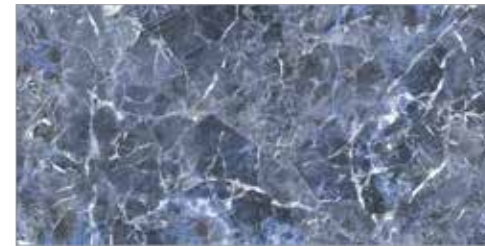

LUNAR | Porcelain Tile
Polished
5 Faces
80 × 160