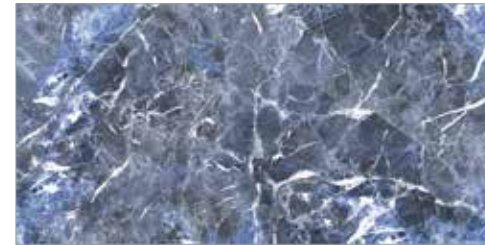

LUNAR | Porcelain Tile
Polished
5 Faces
80 × 160