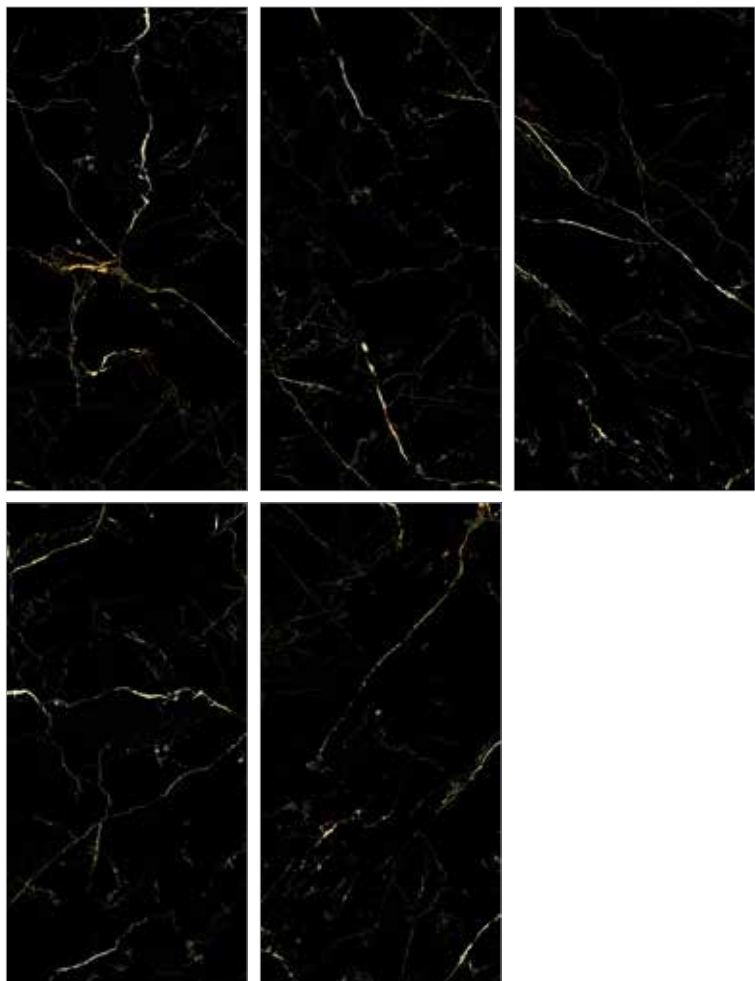

# HAWAII

Porcelain Tile  
Polished  
Color Body  
6 Faces  
80 × 160

LOGAN

Porcelain Tile  
Polished  
5 Faces  
80 × 160

LUIZ

Porcelain Tile  
Polished  
Color Body  
5 Faces  
80 × 160

OPAL

Porcelain Tile  
Polished  
4 Faces  
80 × 160