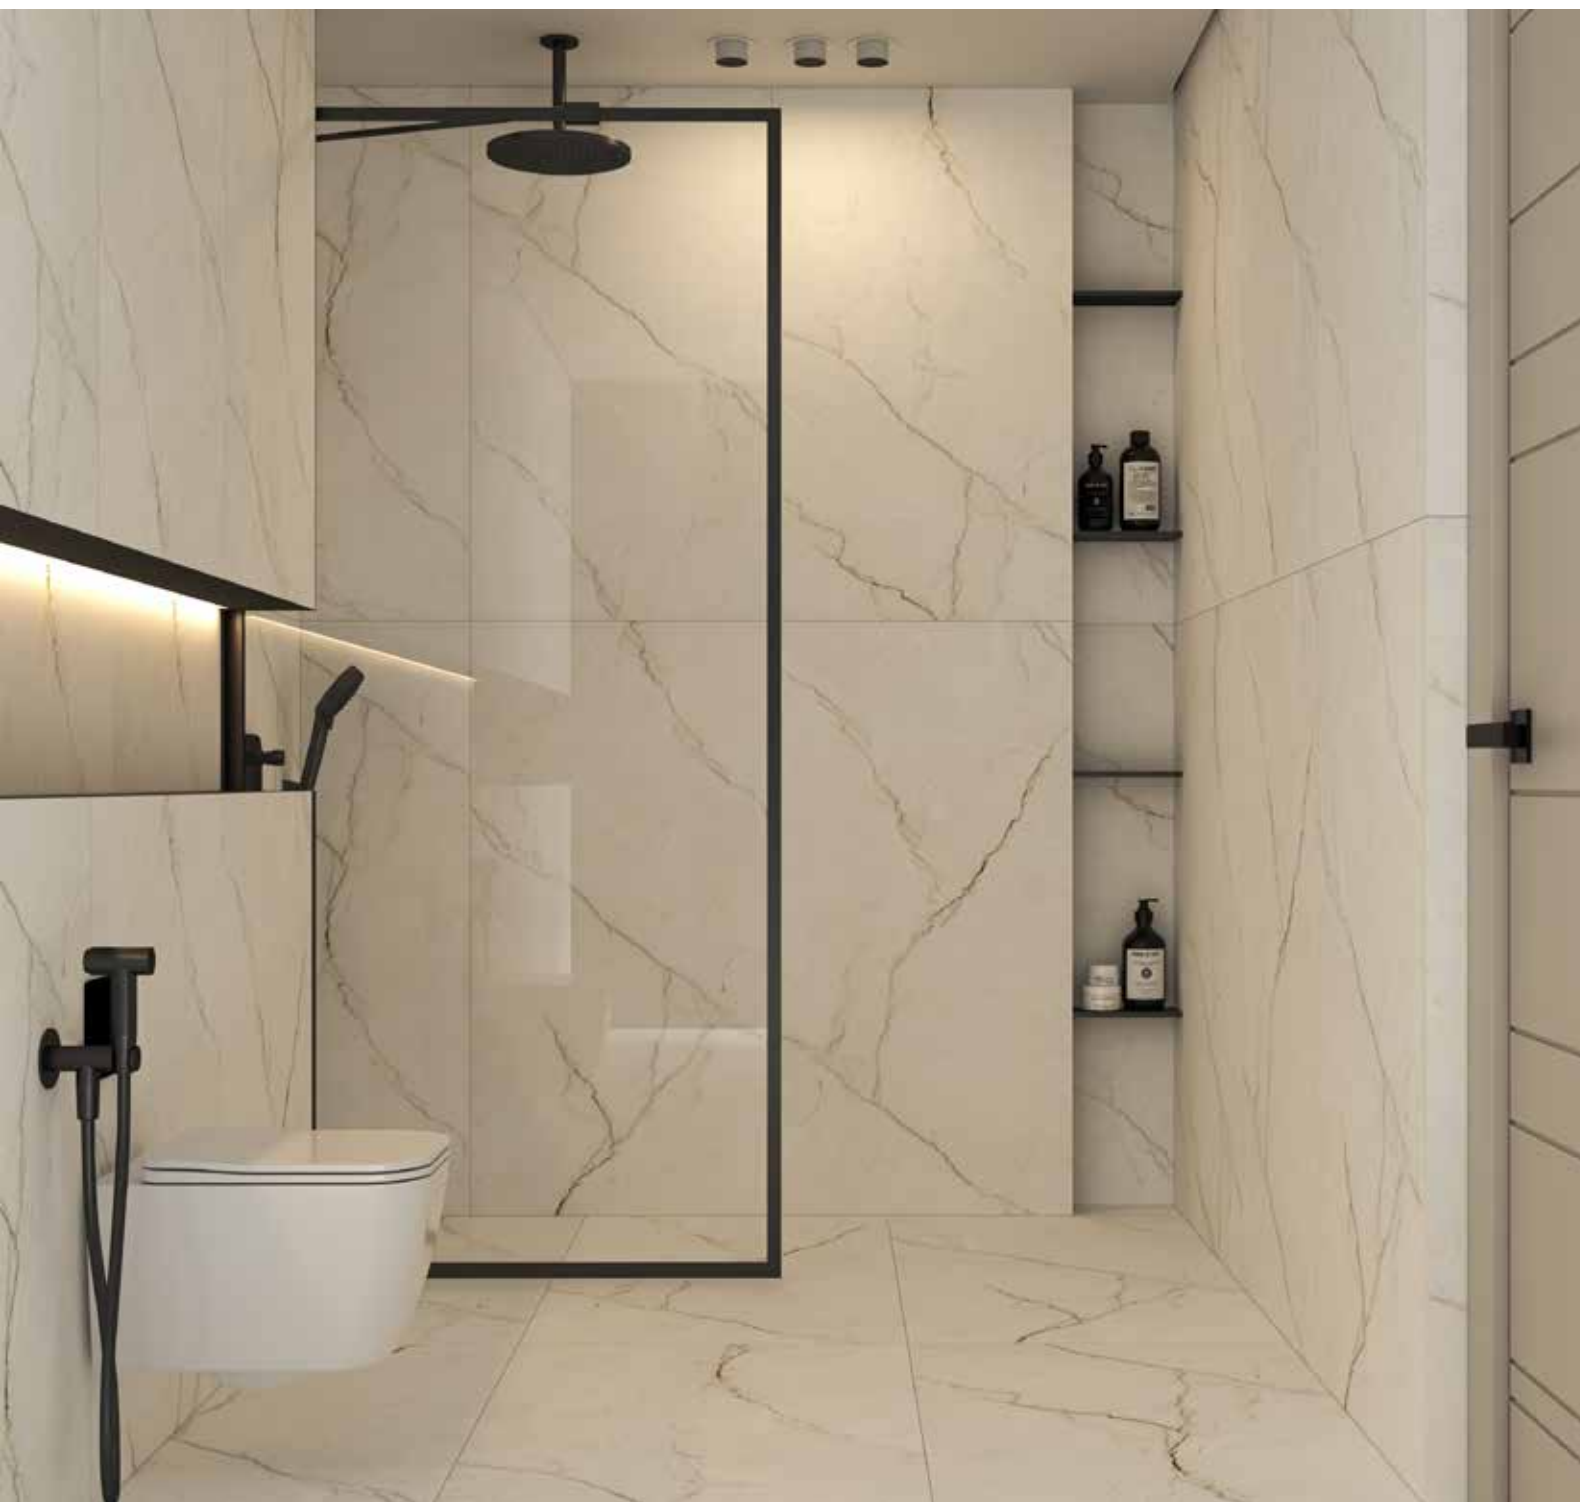

LEVANTO

Porcelain Tile
Matt
5 Faces
80 × 160