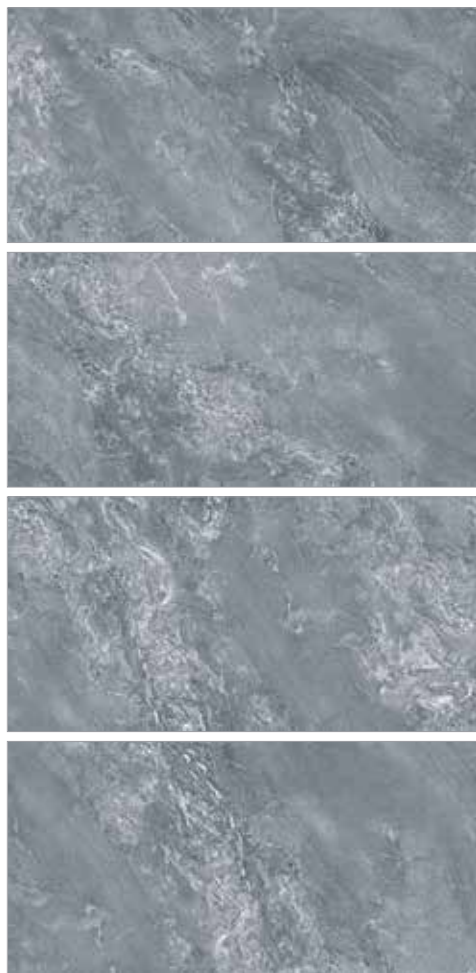

STORM DARK GRAY

Porcelain Tile
Matt
4 Faces
80 × 160