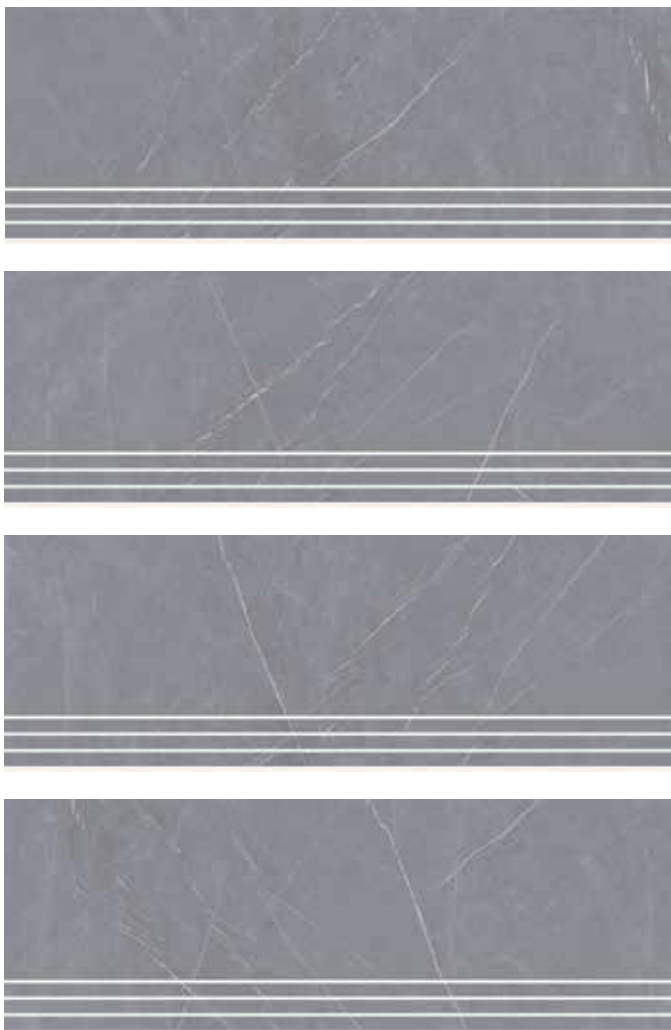

# LIMESTONE

Porcelain Stair  
Matt  
4 Faces  
35 × 120

LOGAN

Porcelain Stair  
Matt  
6 Faces  
35 × 120

LONA

Porcelain Stair  
Matt  
7 Faces  
35 × 120