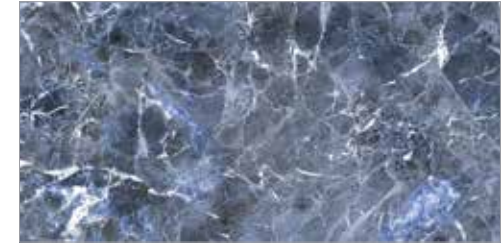

LUNAR | Porcelain Tile
Polished
5 Faces
80 × 160