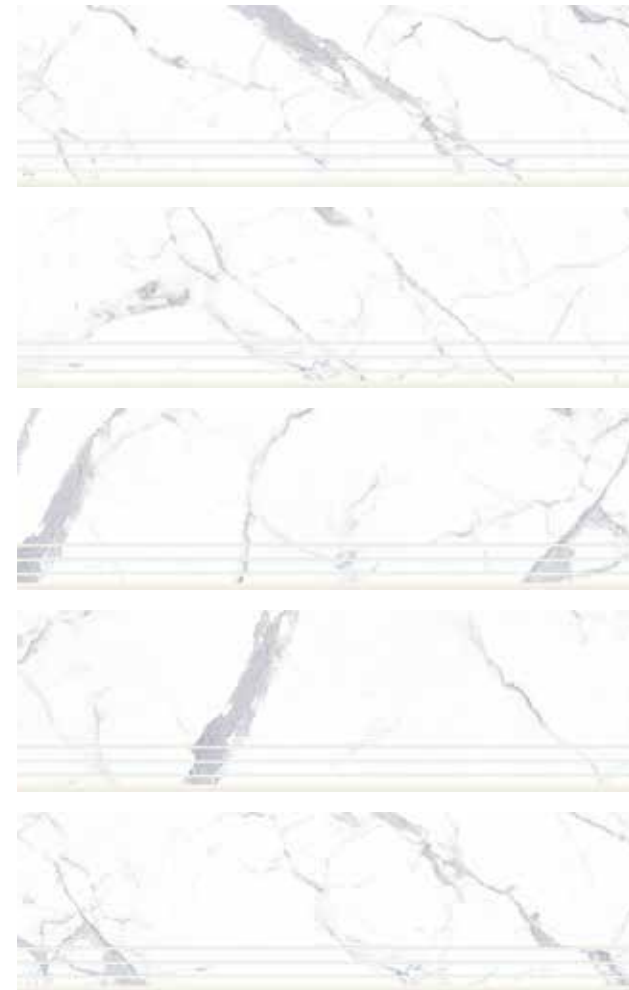

LOGAN

Porcelain Stair
Matt
6 Faces
35 × 120